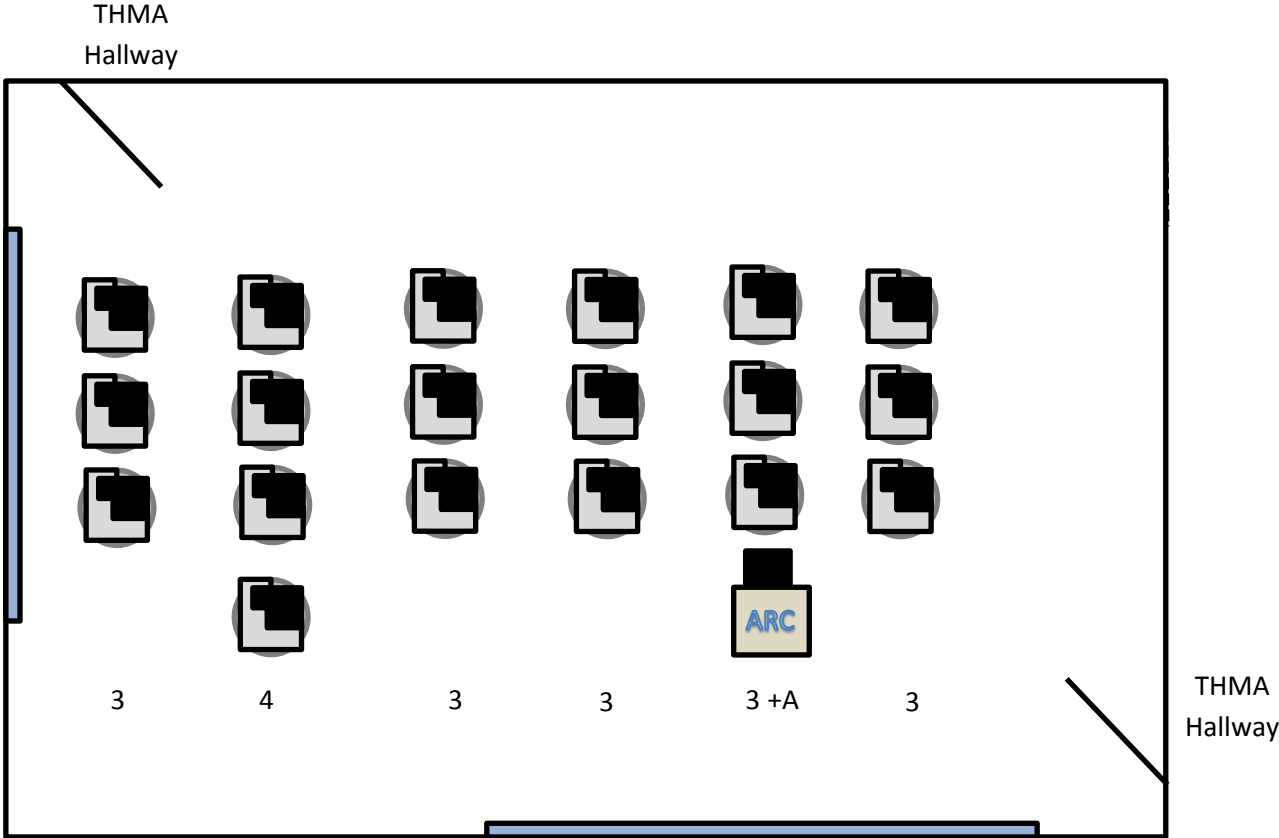

THMA 212

FRONT

Last Updated 03/23/2018

Capacity: 12

 19 – Rolling Pod Chairs

 1 ARC Station