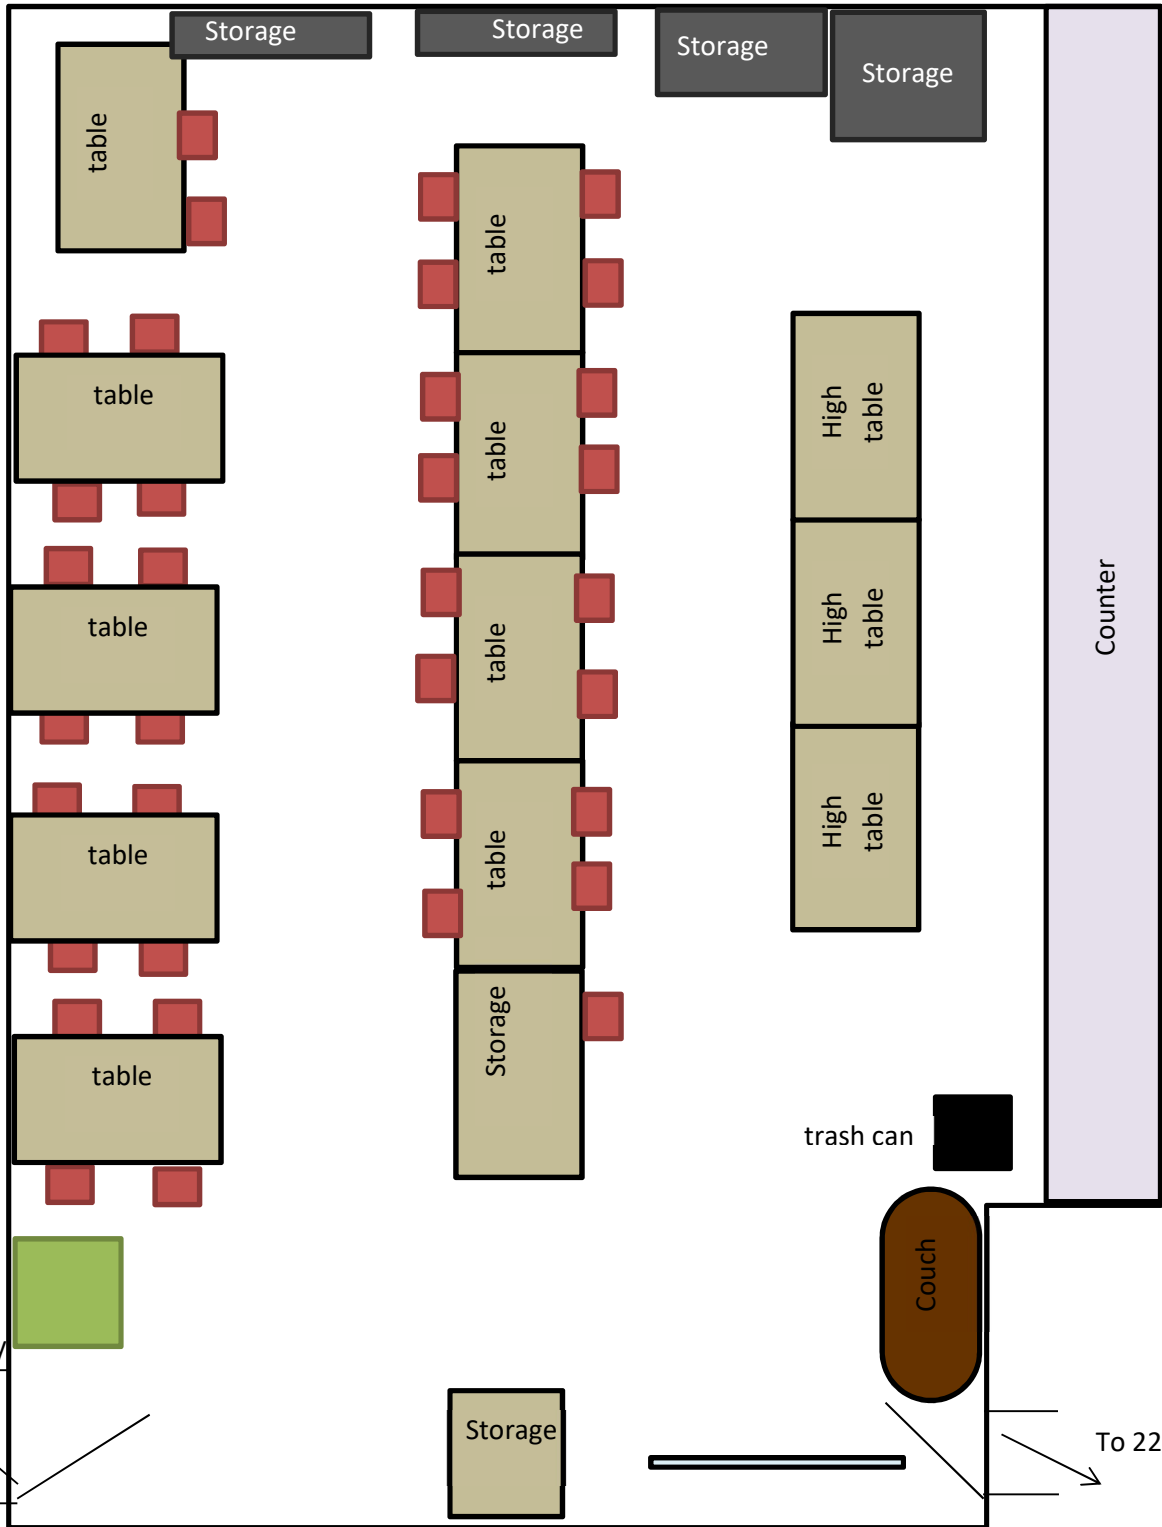

# THMA 228

Capacity: 40

35 rolling, plastic, brown chairs

FRONT

Last Updated 06/01/2020