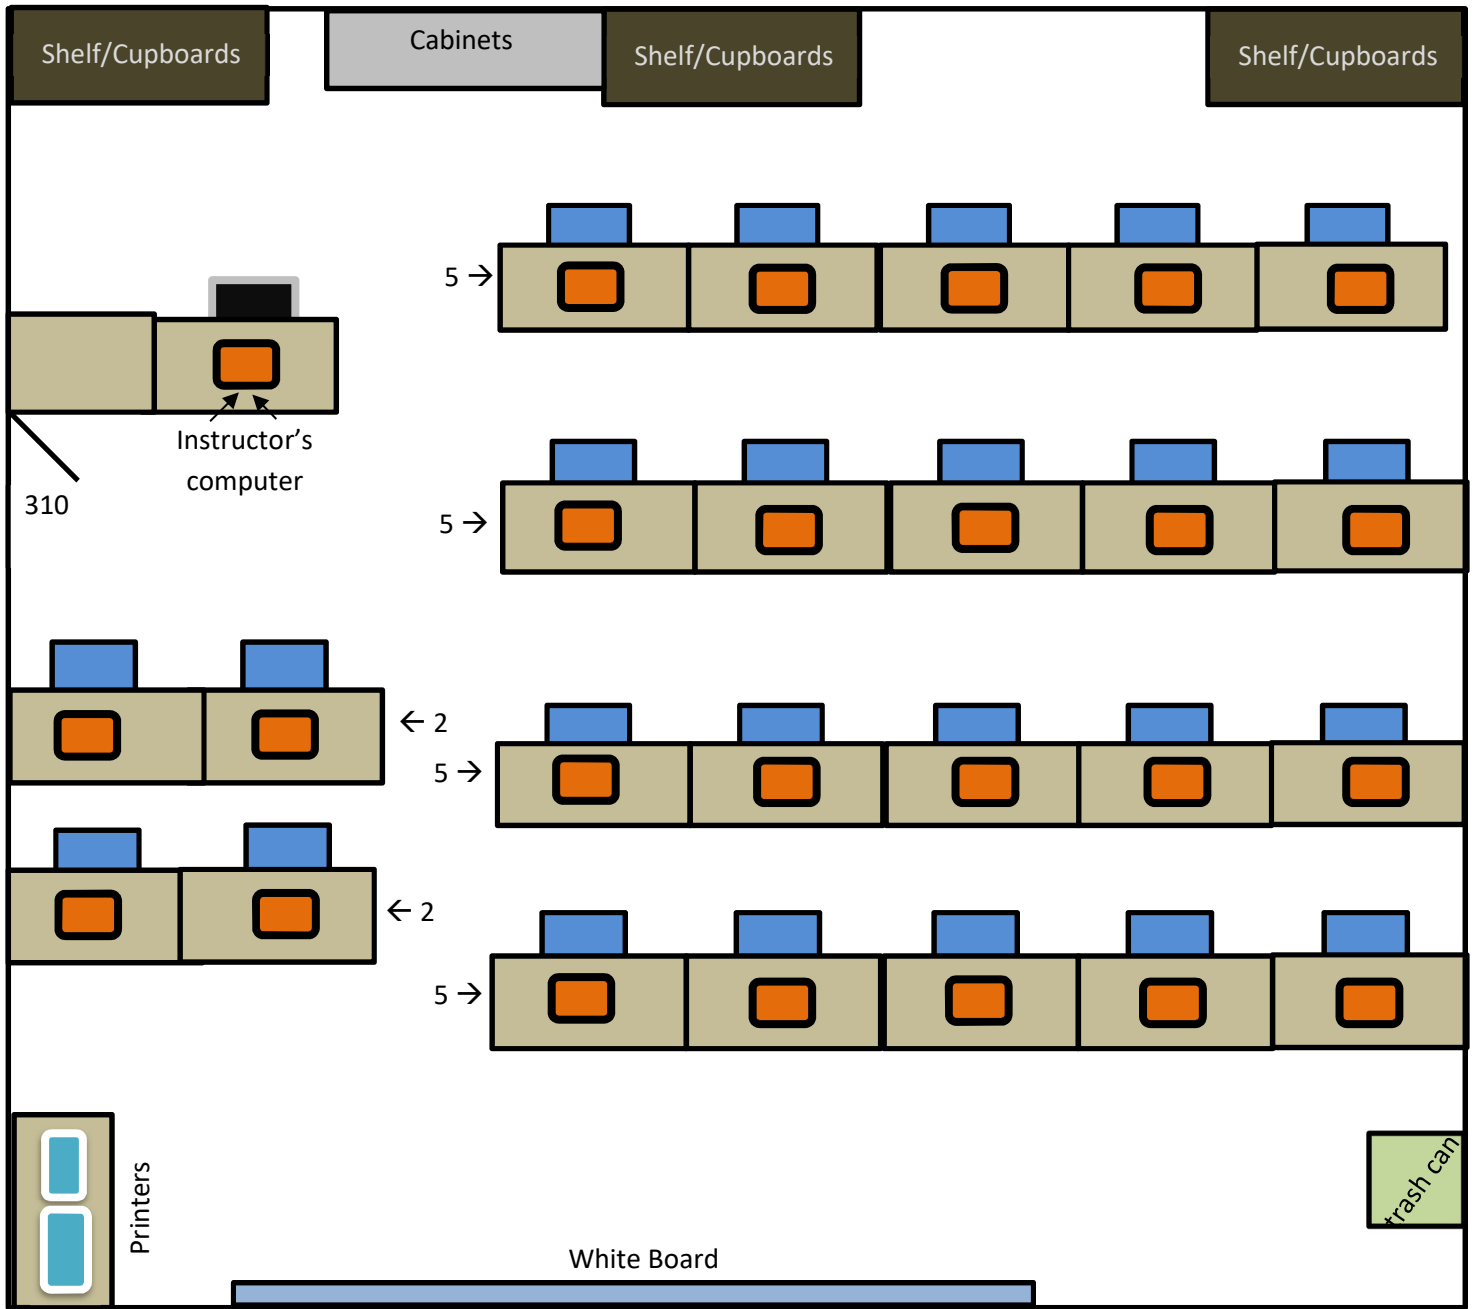

THMA 312

-  24 - Chairs (Plastic, Metal)
-  1 Instructor chair
-  25 MAC computers

FRONT

Last Updated 04/20/2020

Capacity: 24

THMA
Hallway