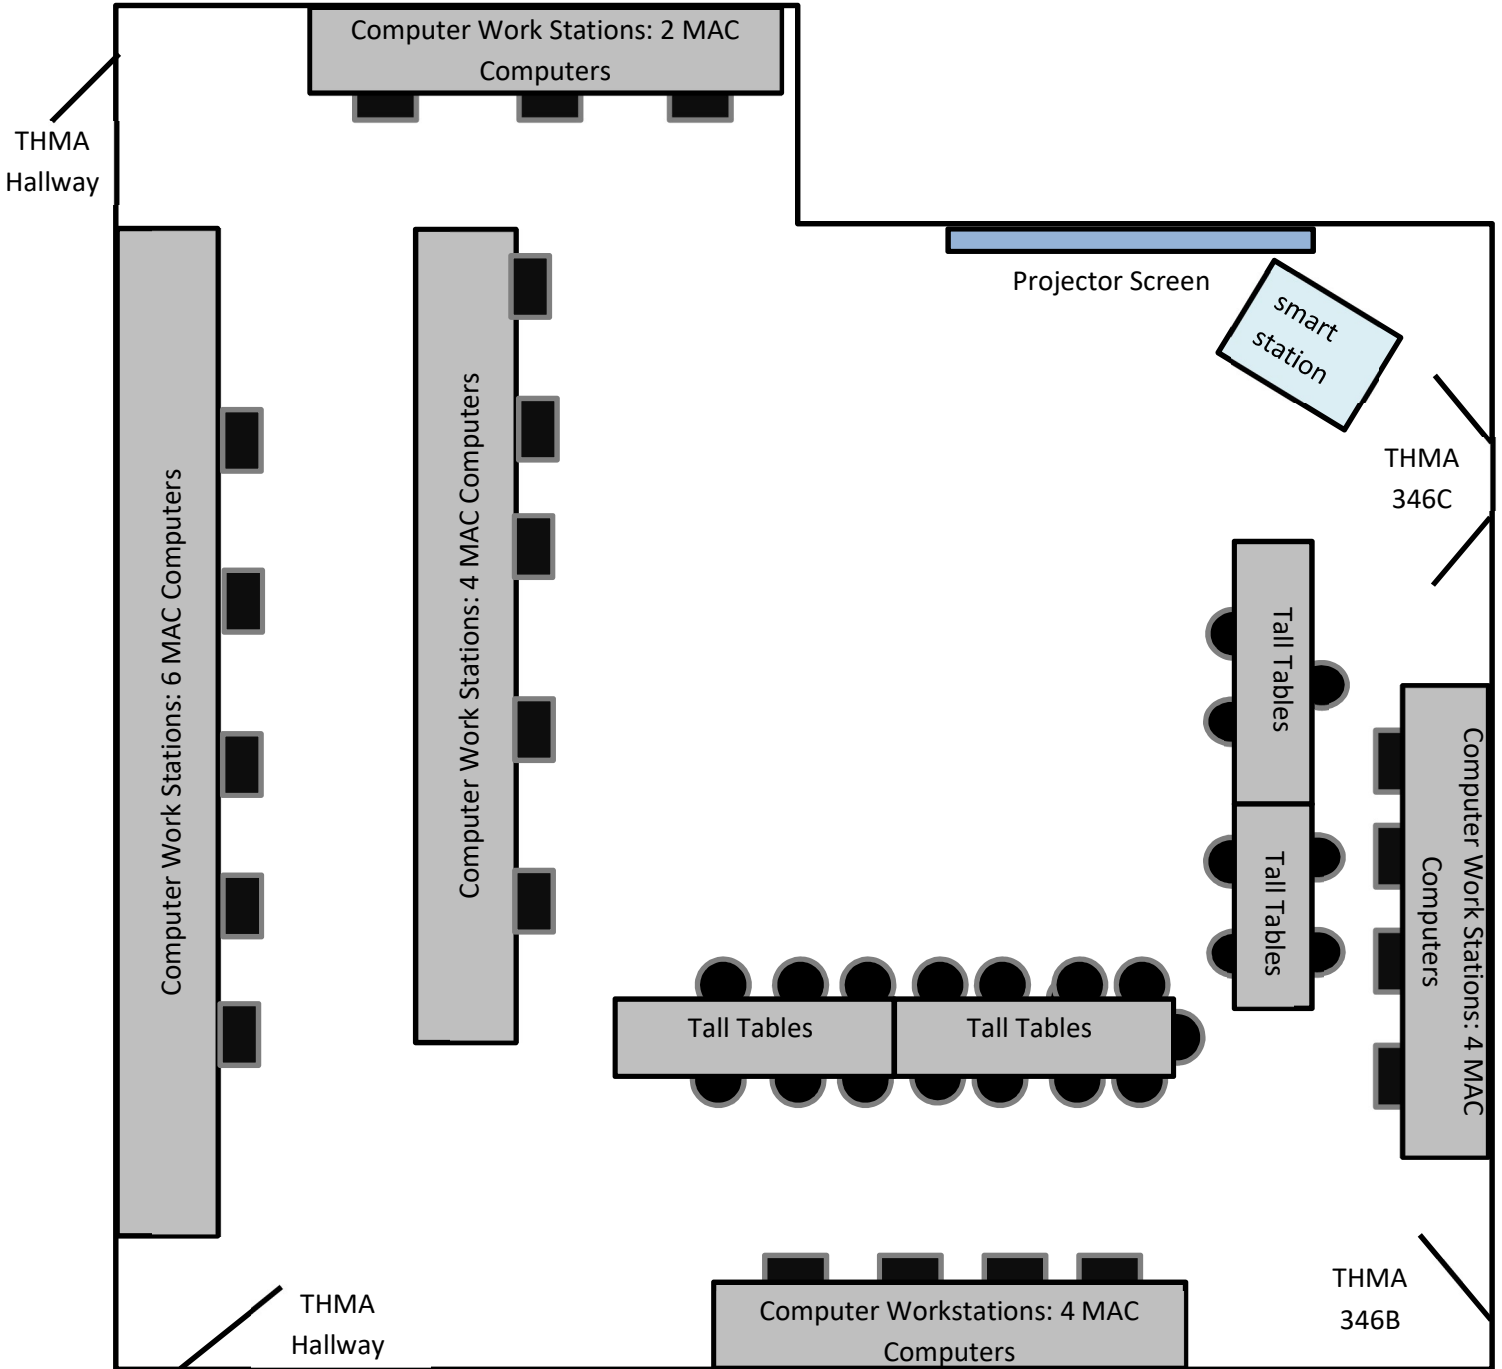

# THMA 346

● 22 - New Tall Stools (Plastic, Black)

■ 21 - New Padded Chairs (Plastic, Black)

Last Updated 05/26/2021

Capacity: 20