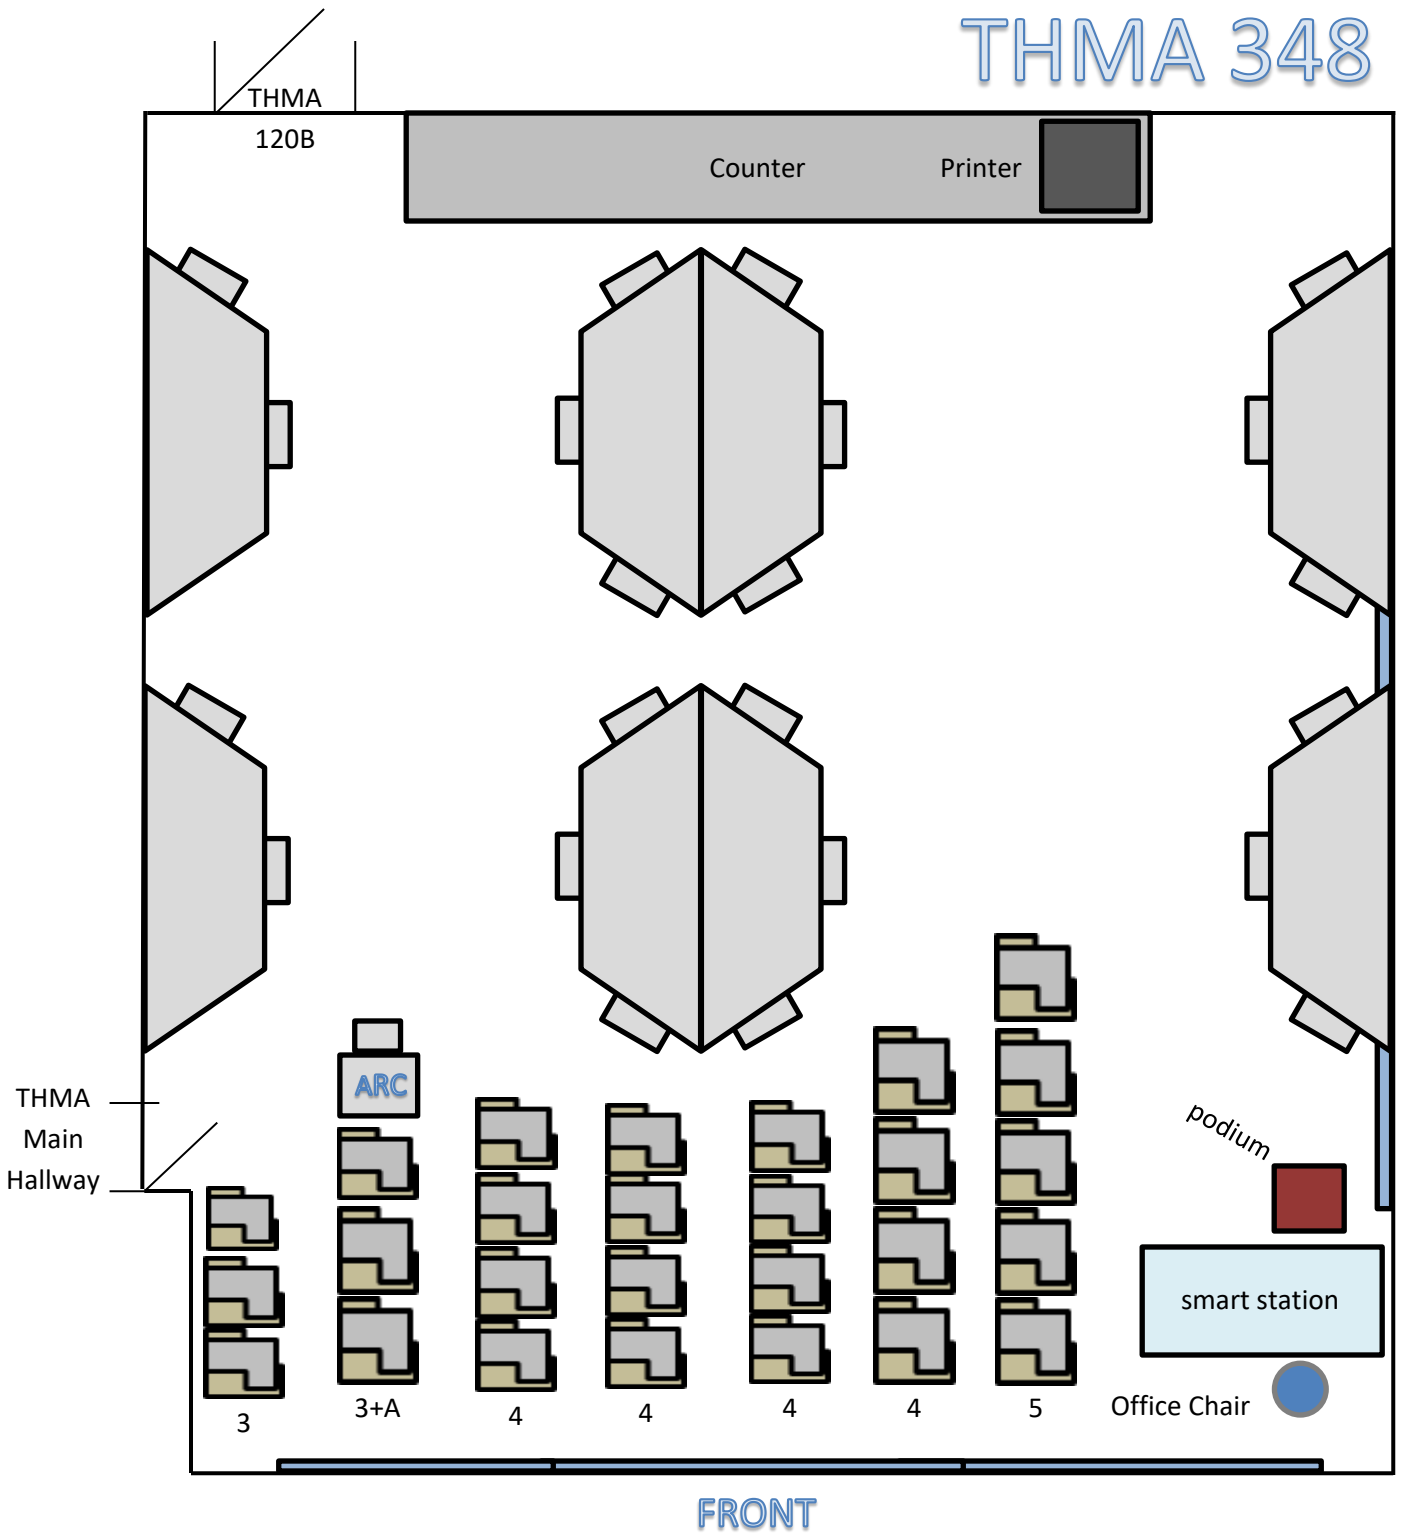

THMA 348

Capacity: 30

Last Updated: 10/20/2017

27 table style armchairs— gray plastic + 1 ARC

22 Grey plastic chairs