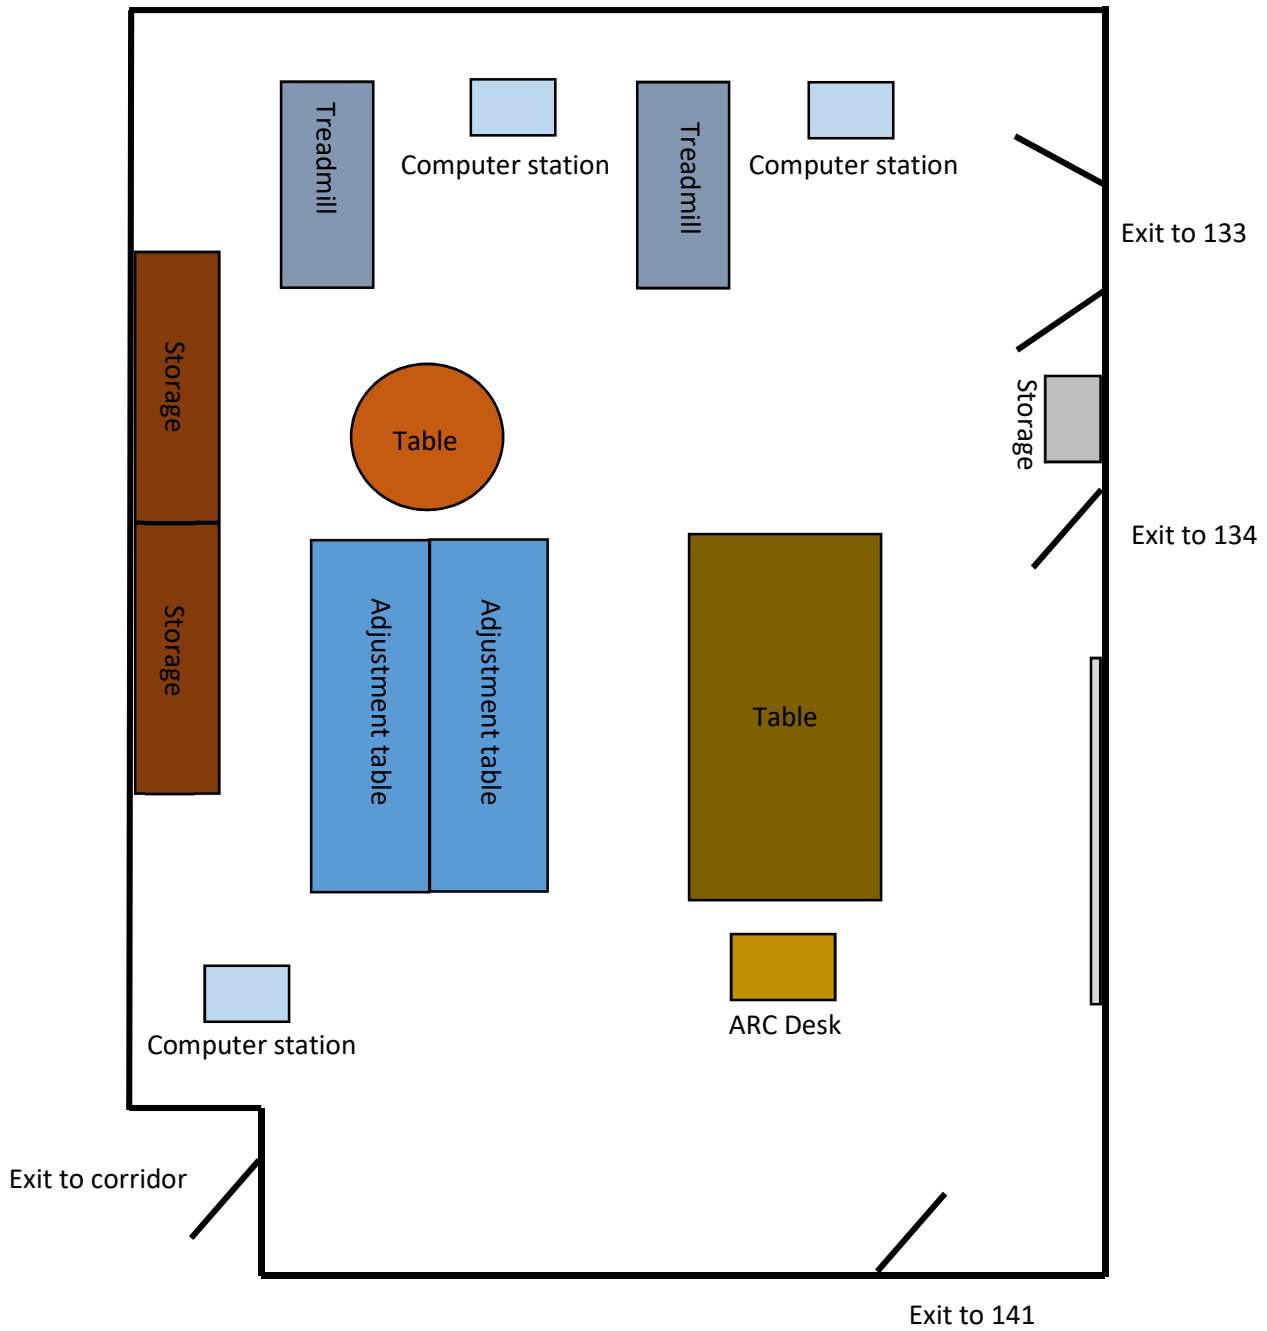

YOLO 132

FRONT

Capacity: 16

Last Updated: 05/26/2021