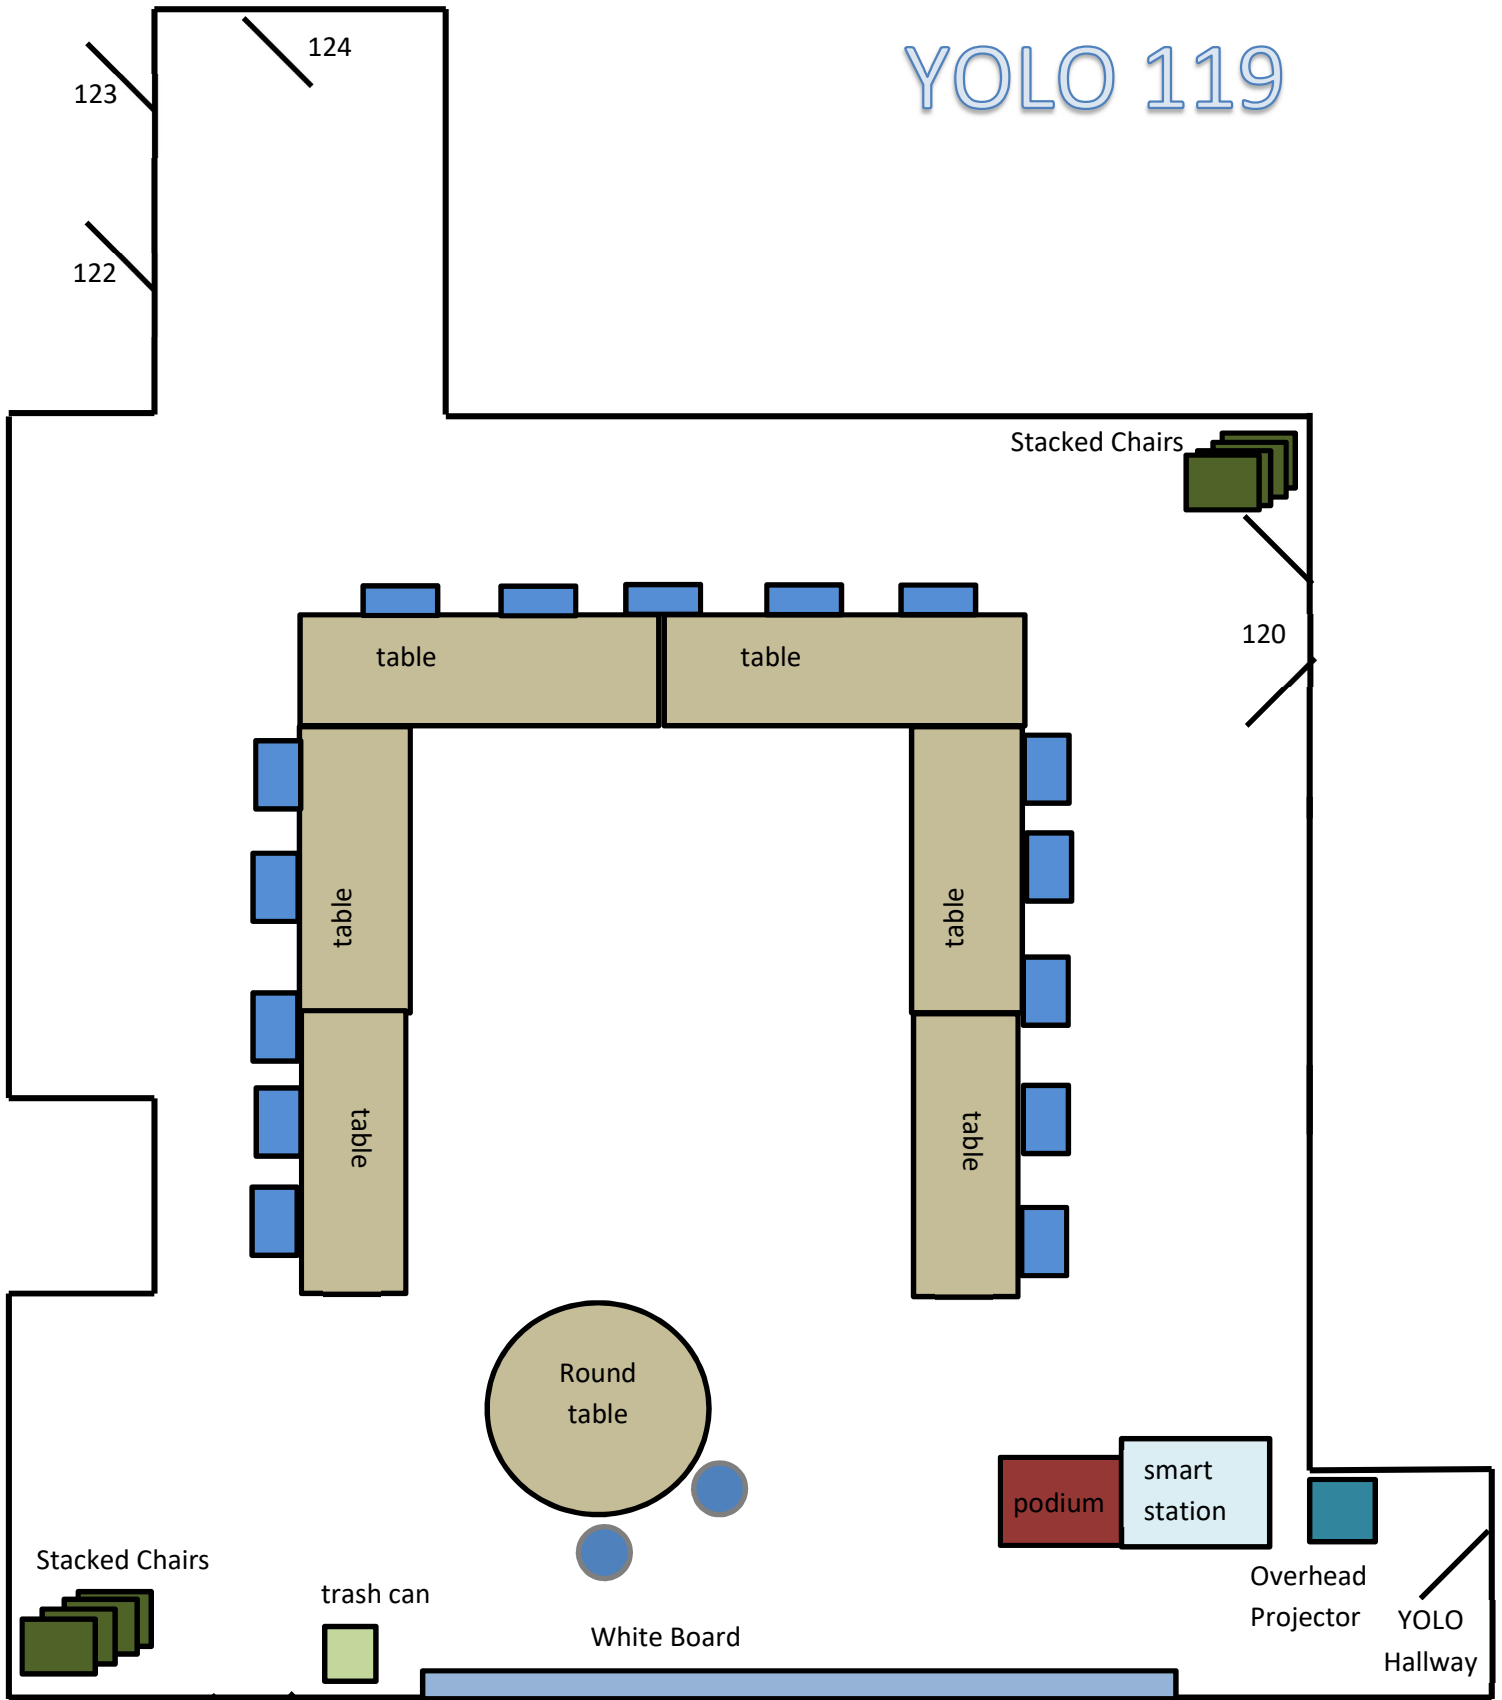

# YOLO 119

● 2 - Office Chair

■ 27 - Chairs (Plastic, Metal)

Last Updated 04/20/2020

Capacity: 27