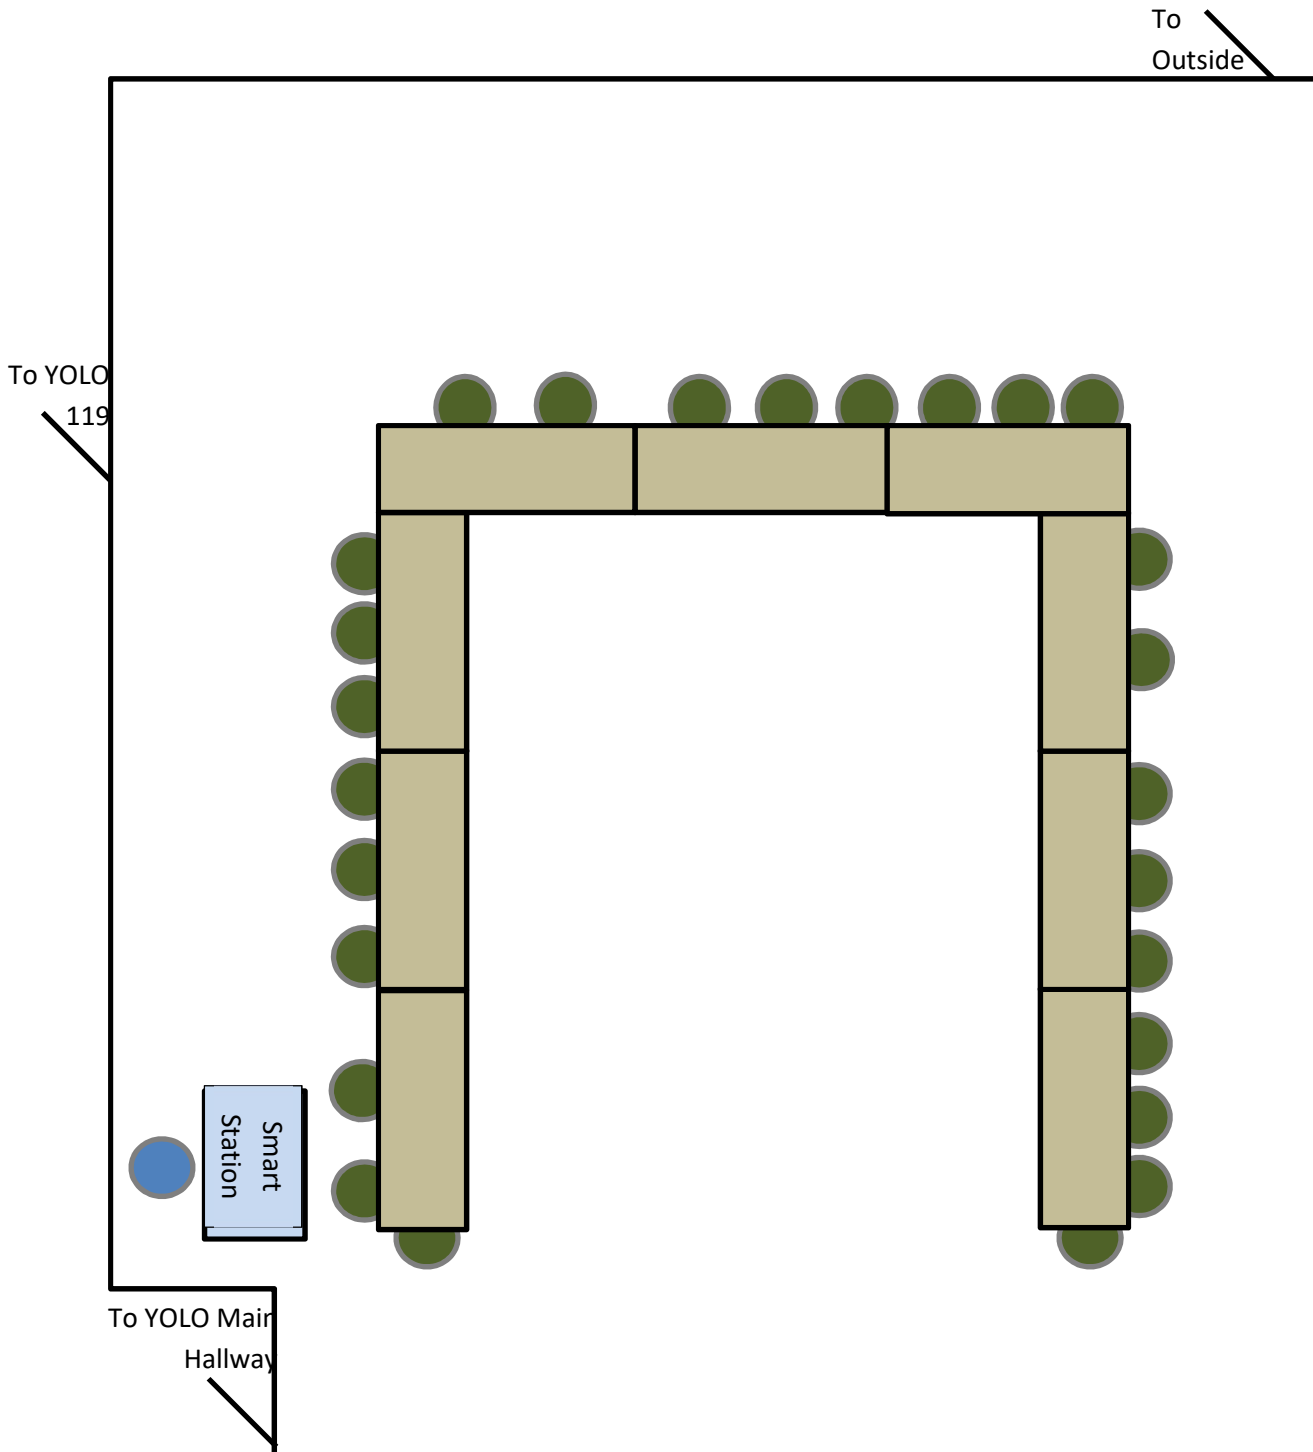

YOLO 124

FRONT

Last Updated 07/06/21

26 Green rolling chairs, fabric

1 Office Chair

Capacity: 26