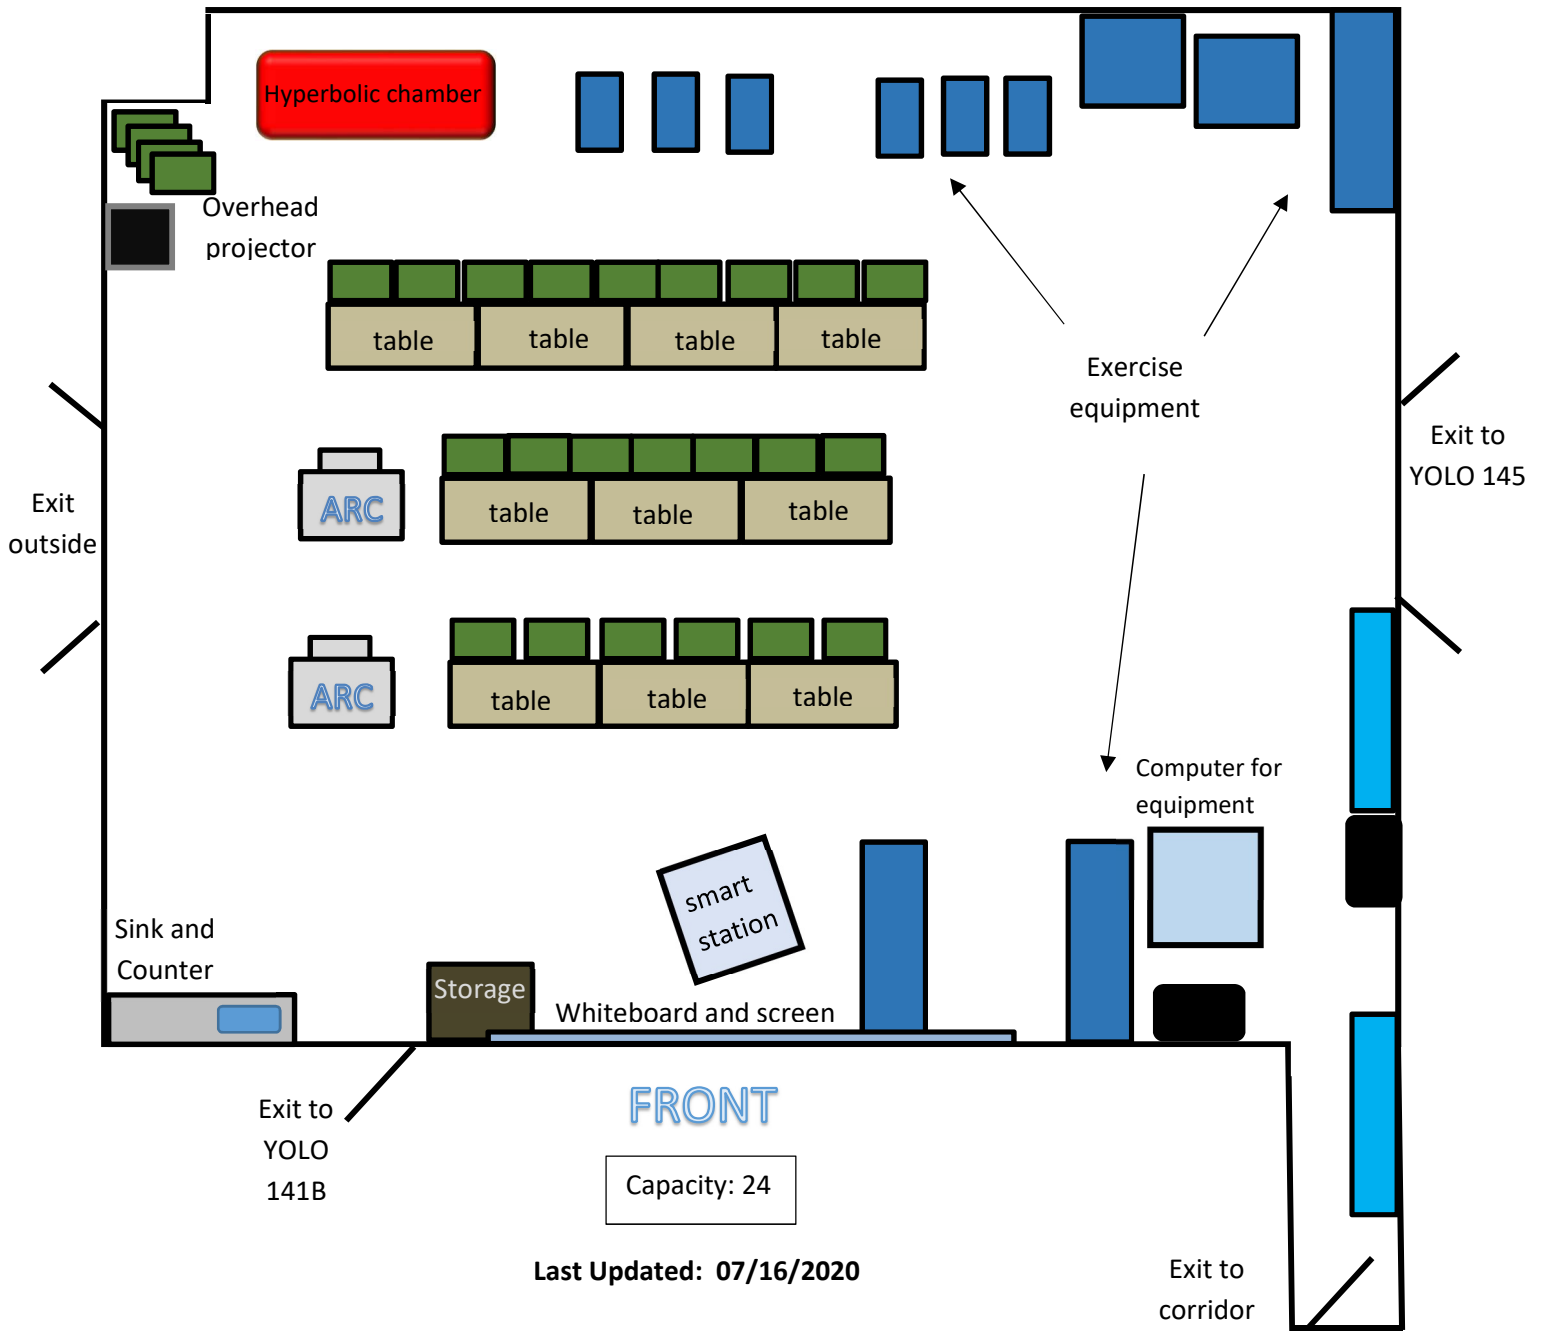

YOLO 142

24 – Green, plastic chairs

Last Updated: 07/16/2020