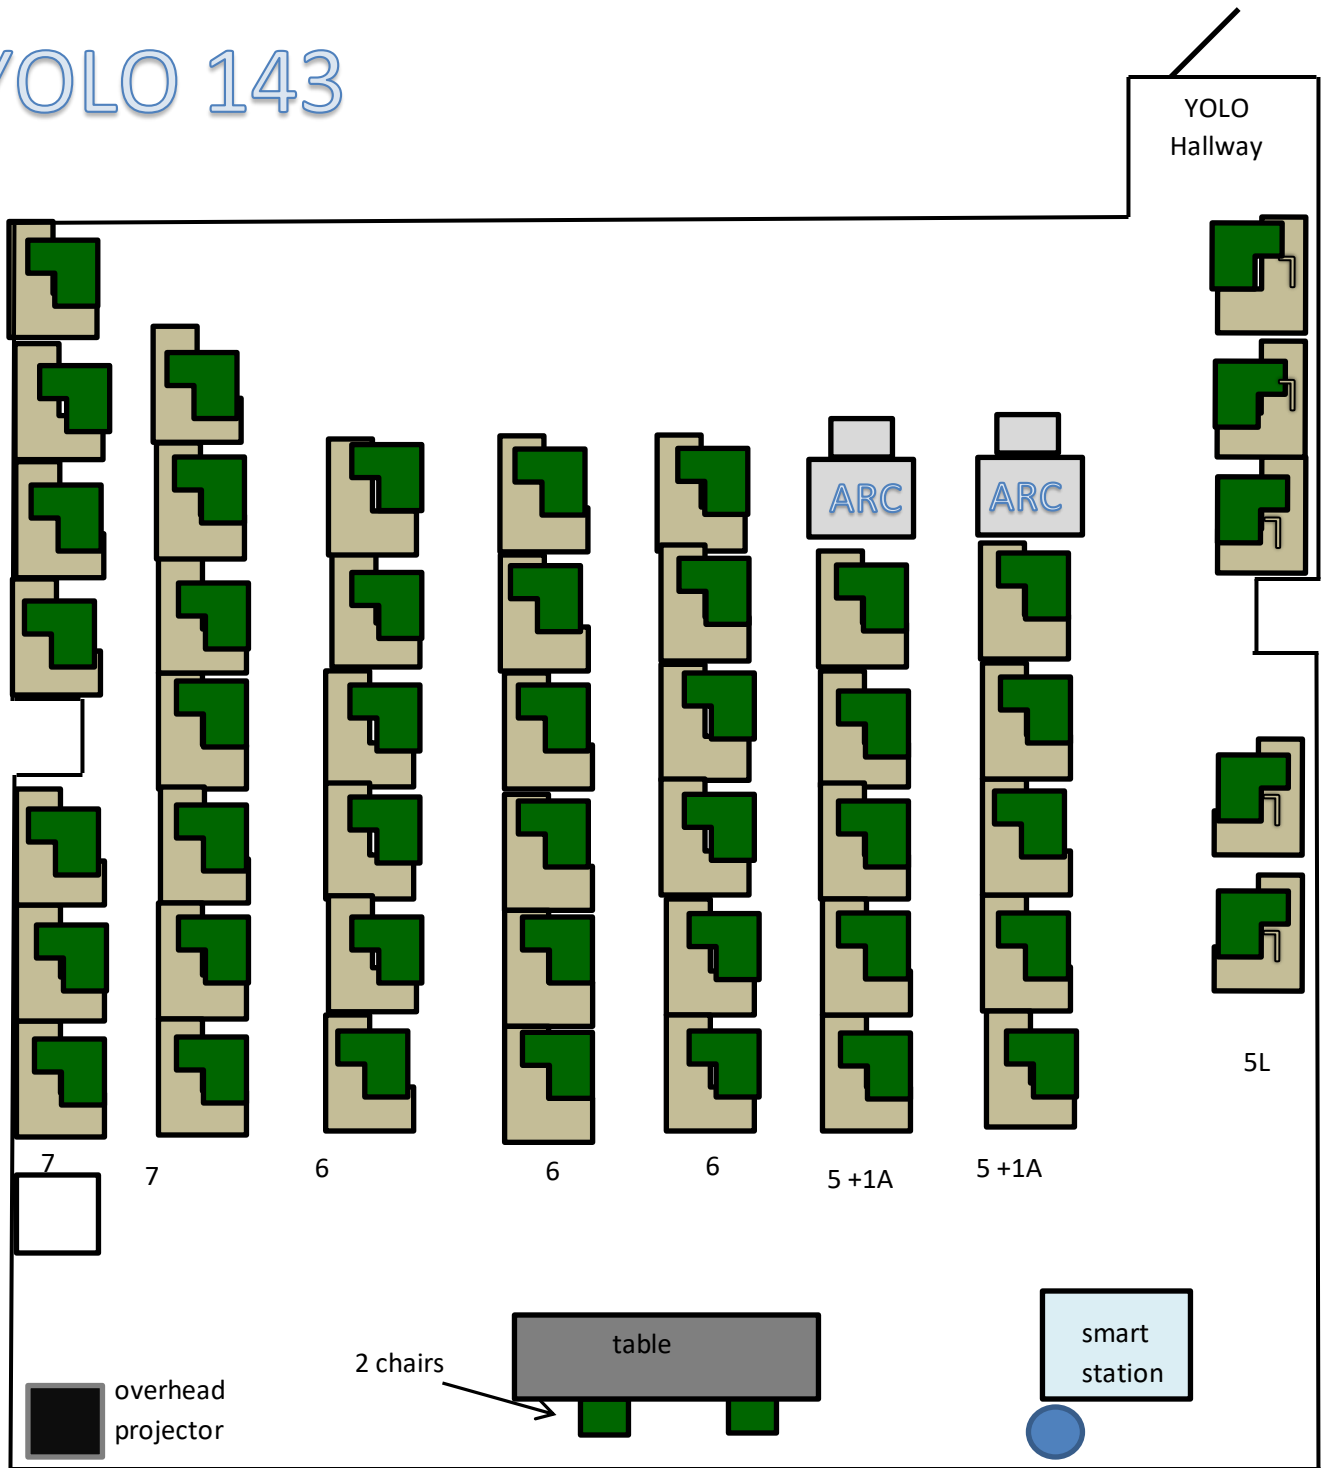

YOLO 143

42 tablet style armchairs— Dark green plastic

5 left-handed tablet style armchairs— dark green plastic

1 office chair

FRONT

2 ARC Stations—gray desk with white/gray chair

Capacity: 49

Last Updated: 04/30/2021