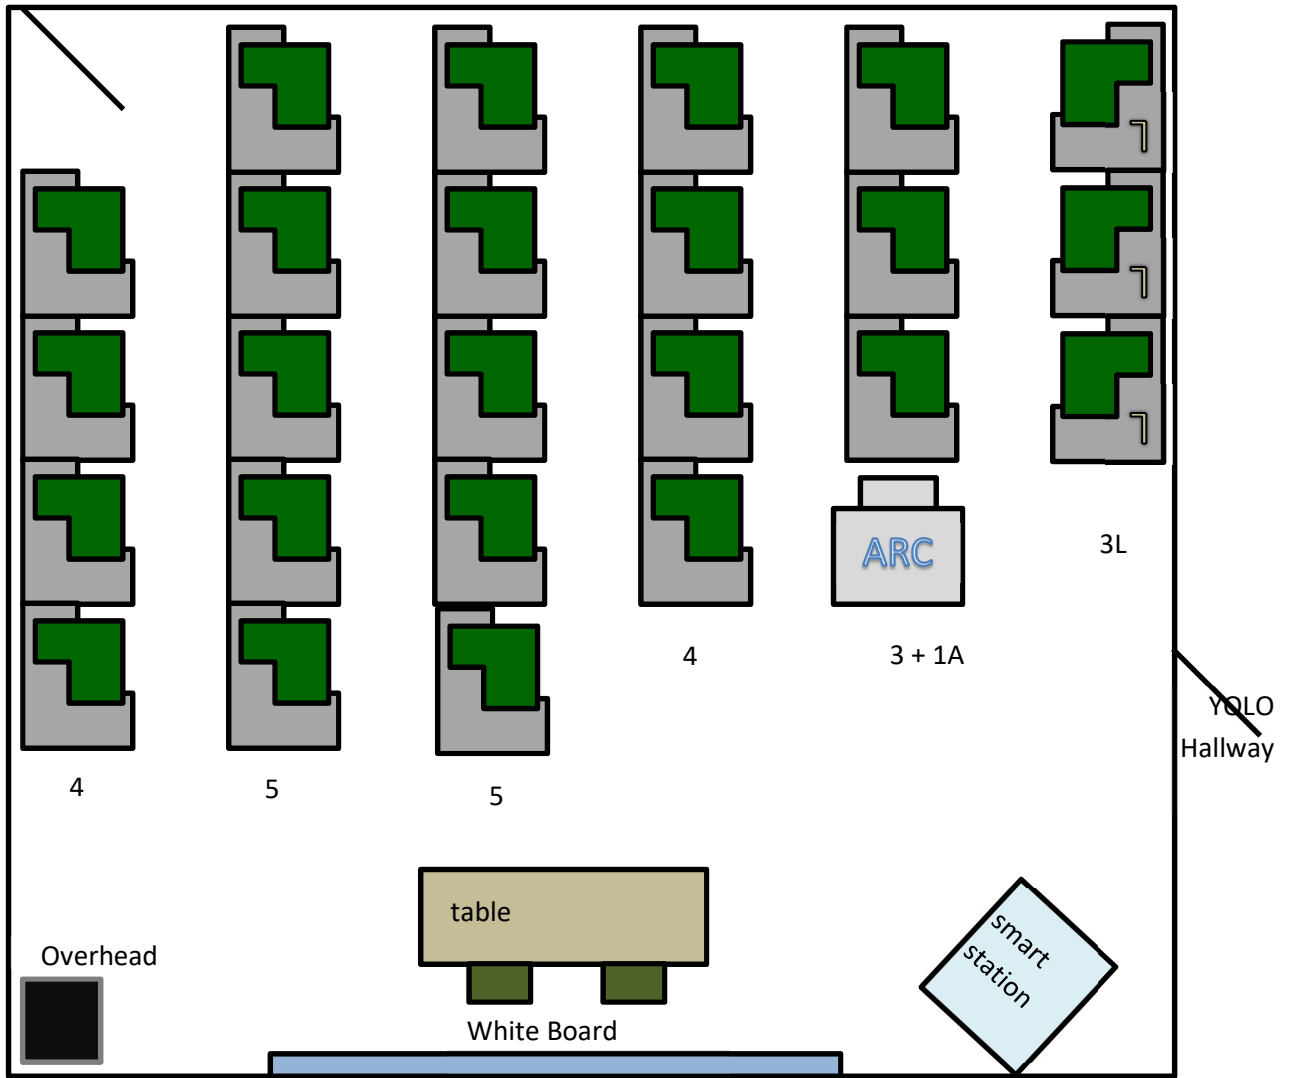

YOLO 146

FRONT

-  2 - Chairs (Plastic, Metal)
-  21 - Right handed desk/chair combinations
-  3 - Left handed desk/chair combinations

Capacity: 25

Last Updated: 10/10/2021