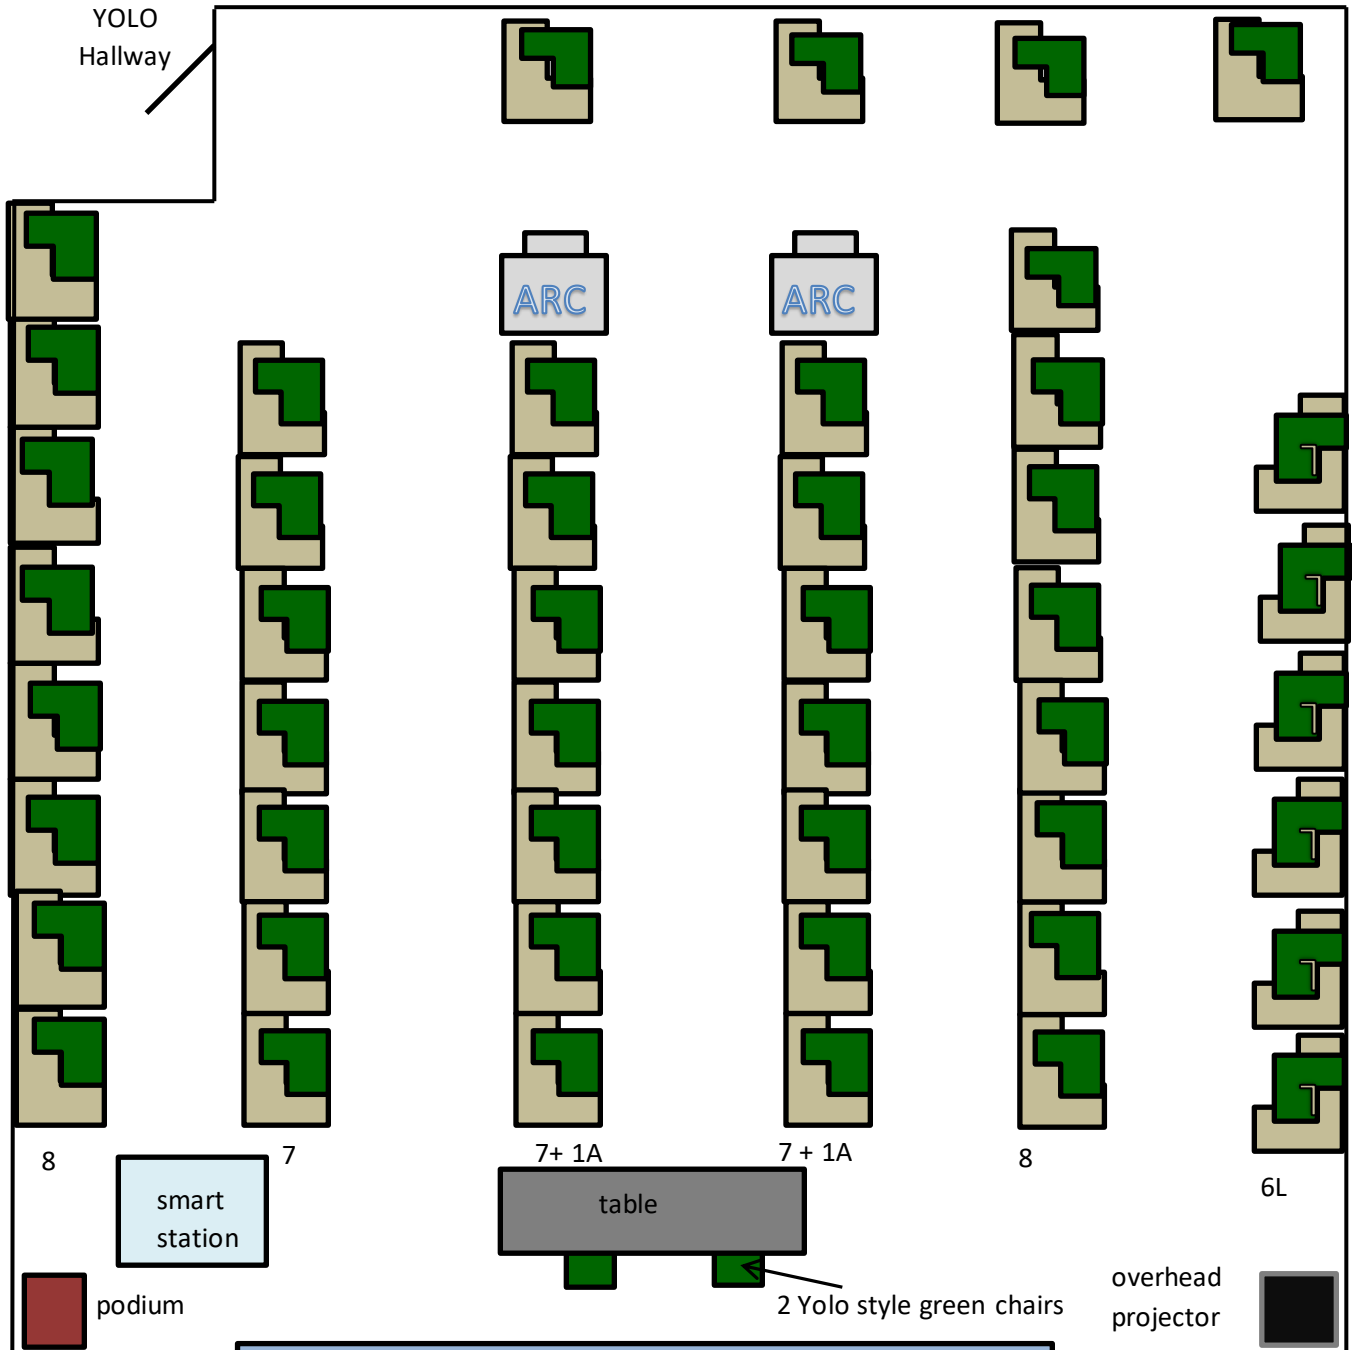

YOLO 171

FRONT

Last Updated: 04/30/2021

 6 left-handed tablet style armchairs — dark green plastic

 2 ARC Stations—gray desk with white/gray chair

 41 tablet style armchairs— dark green plastic

Capacity: 49