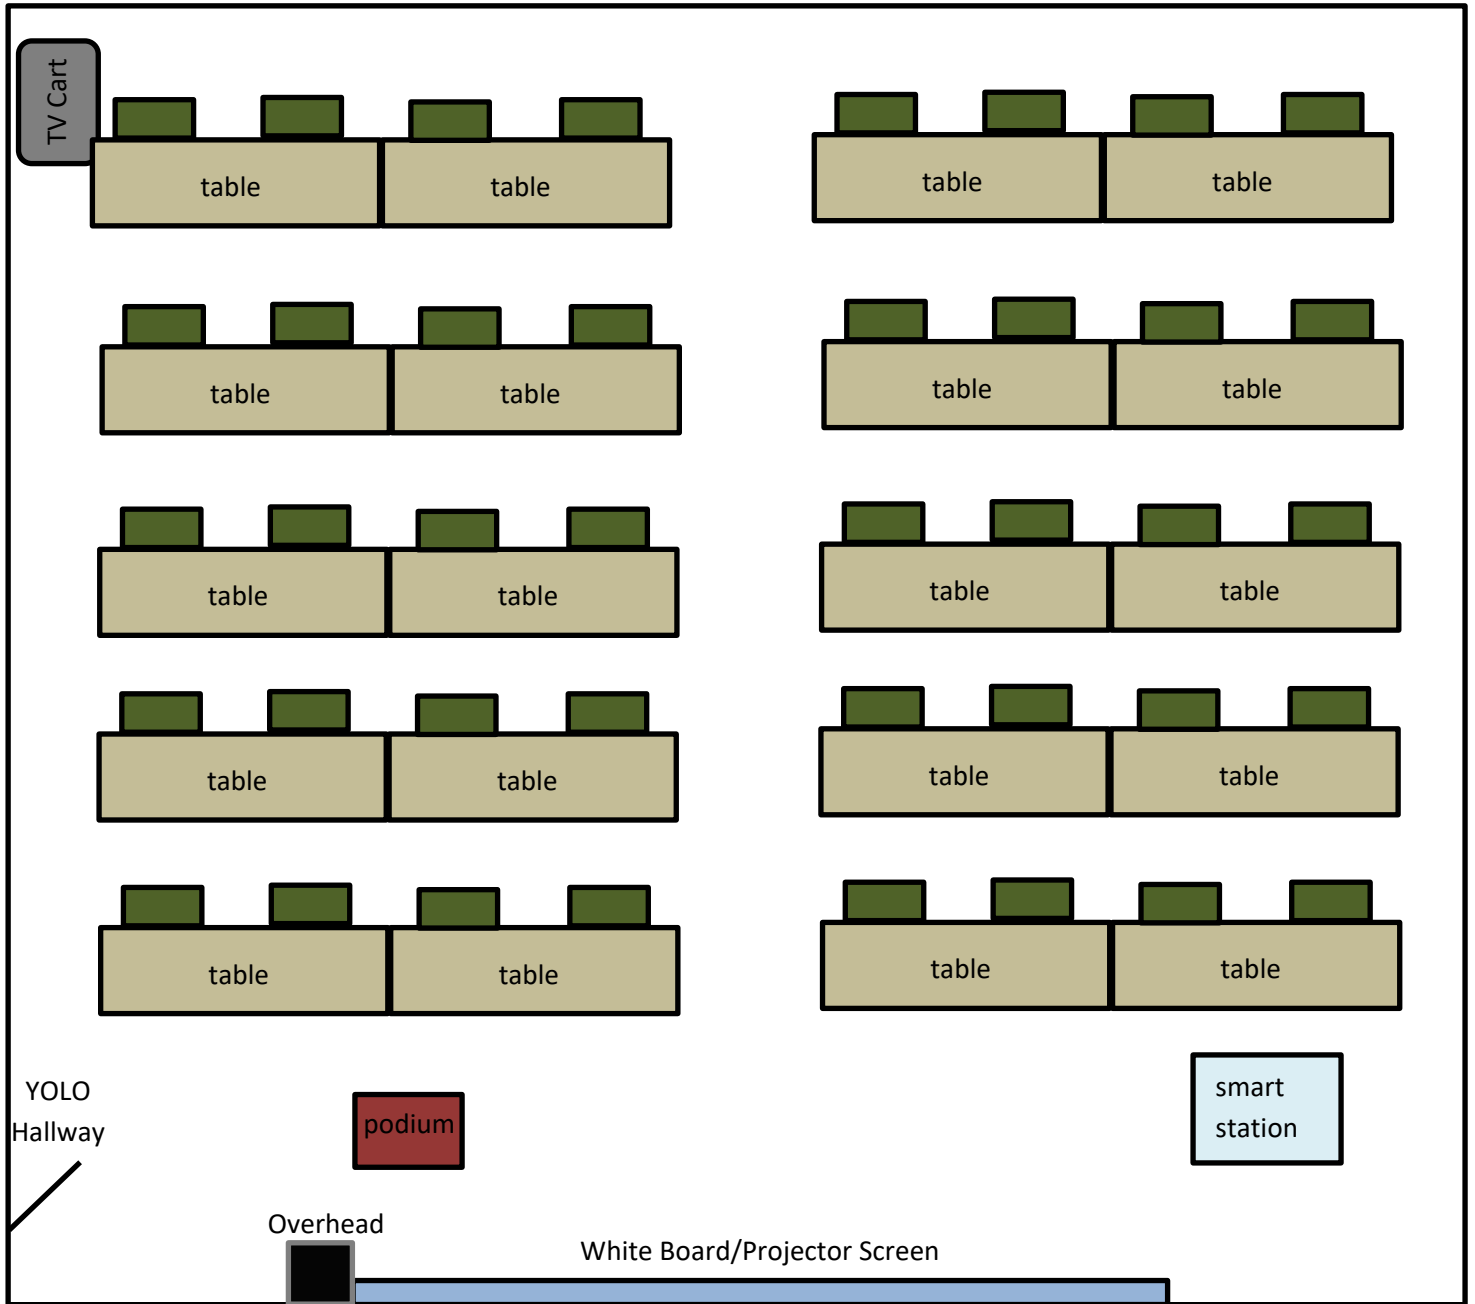

# YOLO 206

Front

 40 - Chairs (Plastic, Metal)

Last Updated 03/23/2018

Capacity: 40