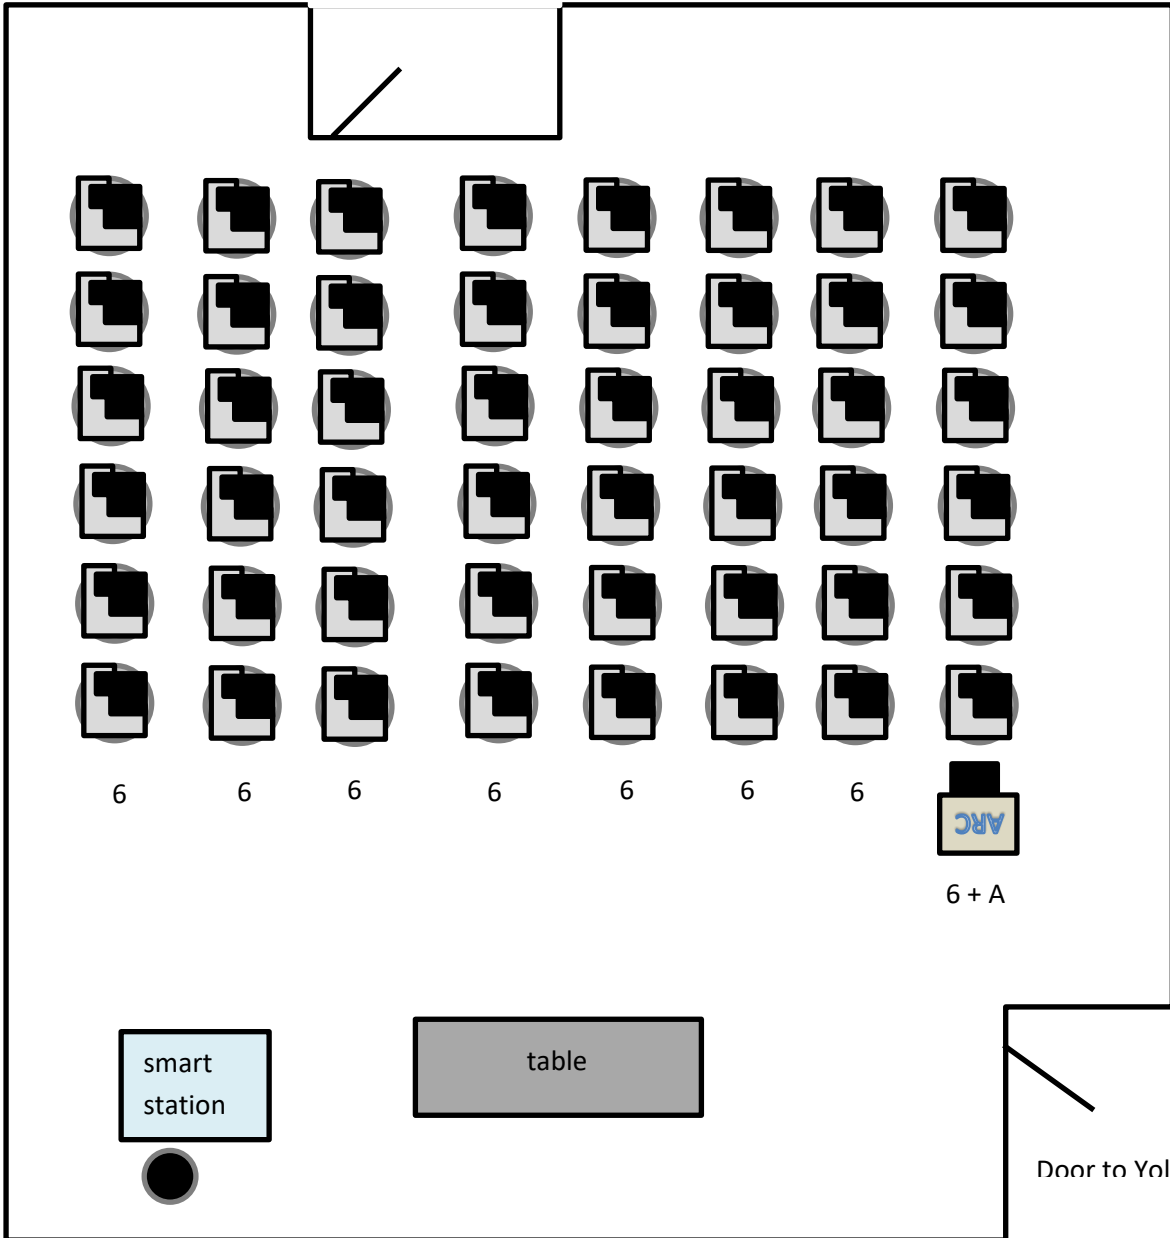

YOLO 217

Door to Yolo Main Hall

48 – Rolling Pod Chairs

1 ARC Station

1 Rolling Chair

FRONT

Last Updated: 03/23/2018

Capacity: 49