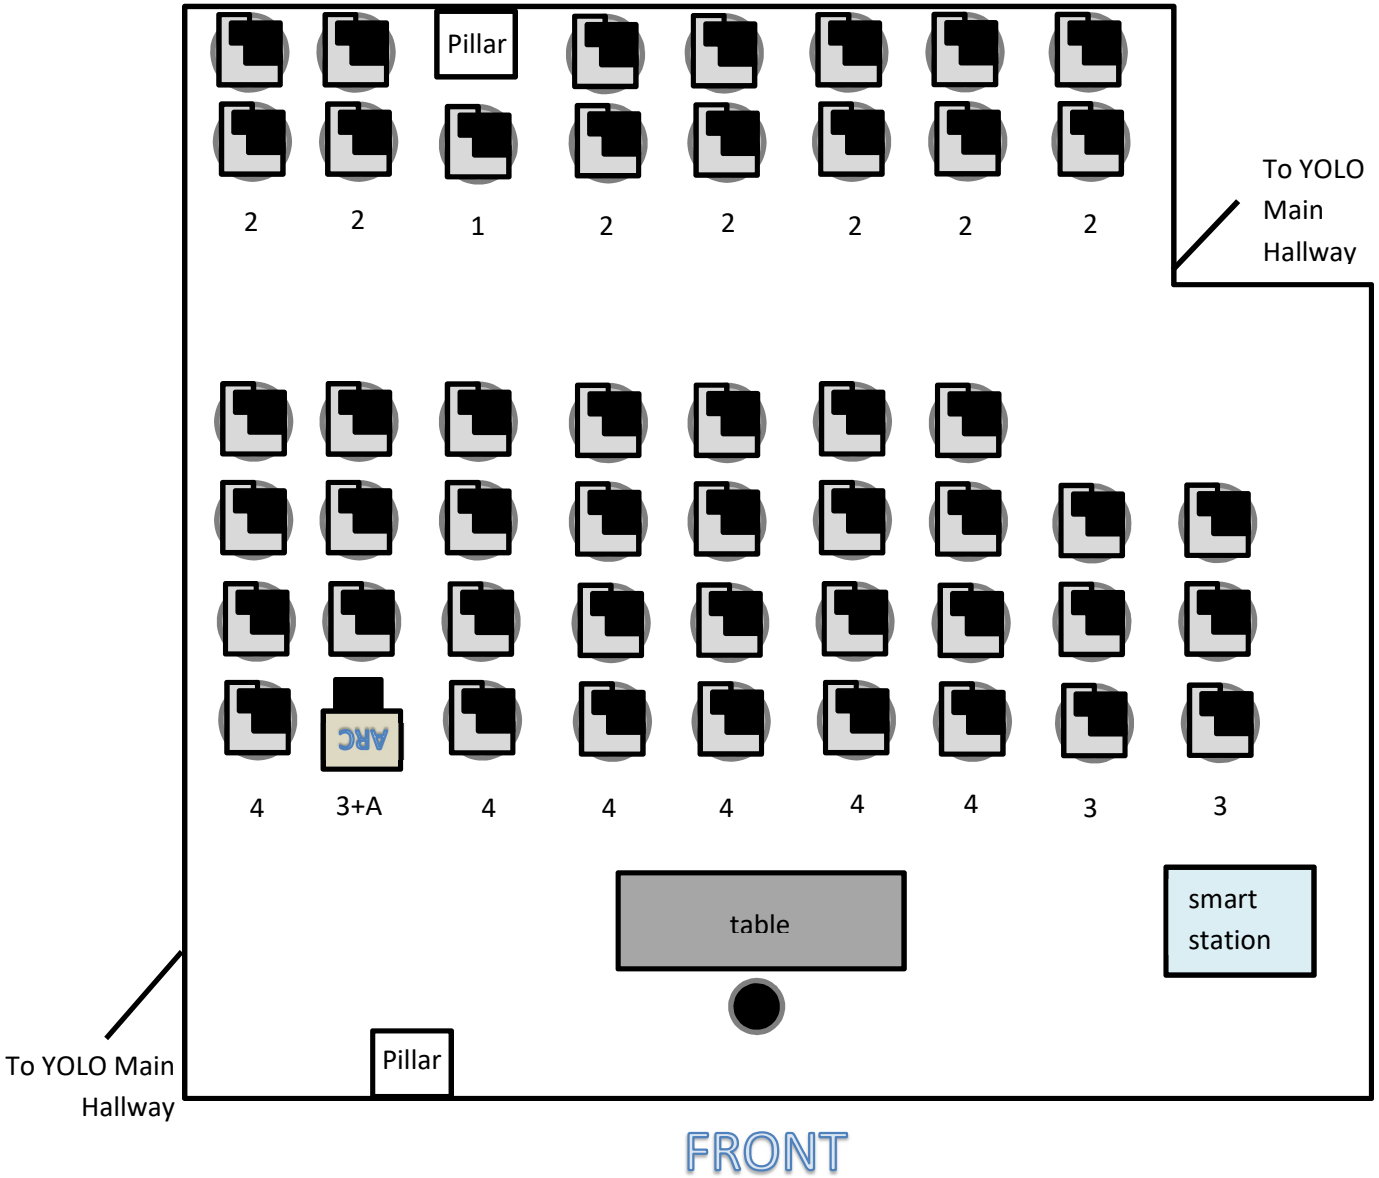

# YOLO 218

Last Updated 08/25/15)

1 ARC Station

48 Rolling Pod Chairs

1 Rolling Chair

Capacity: 49