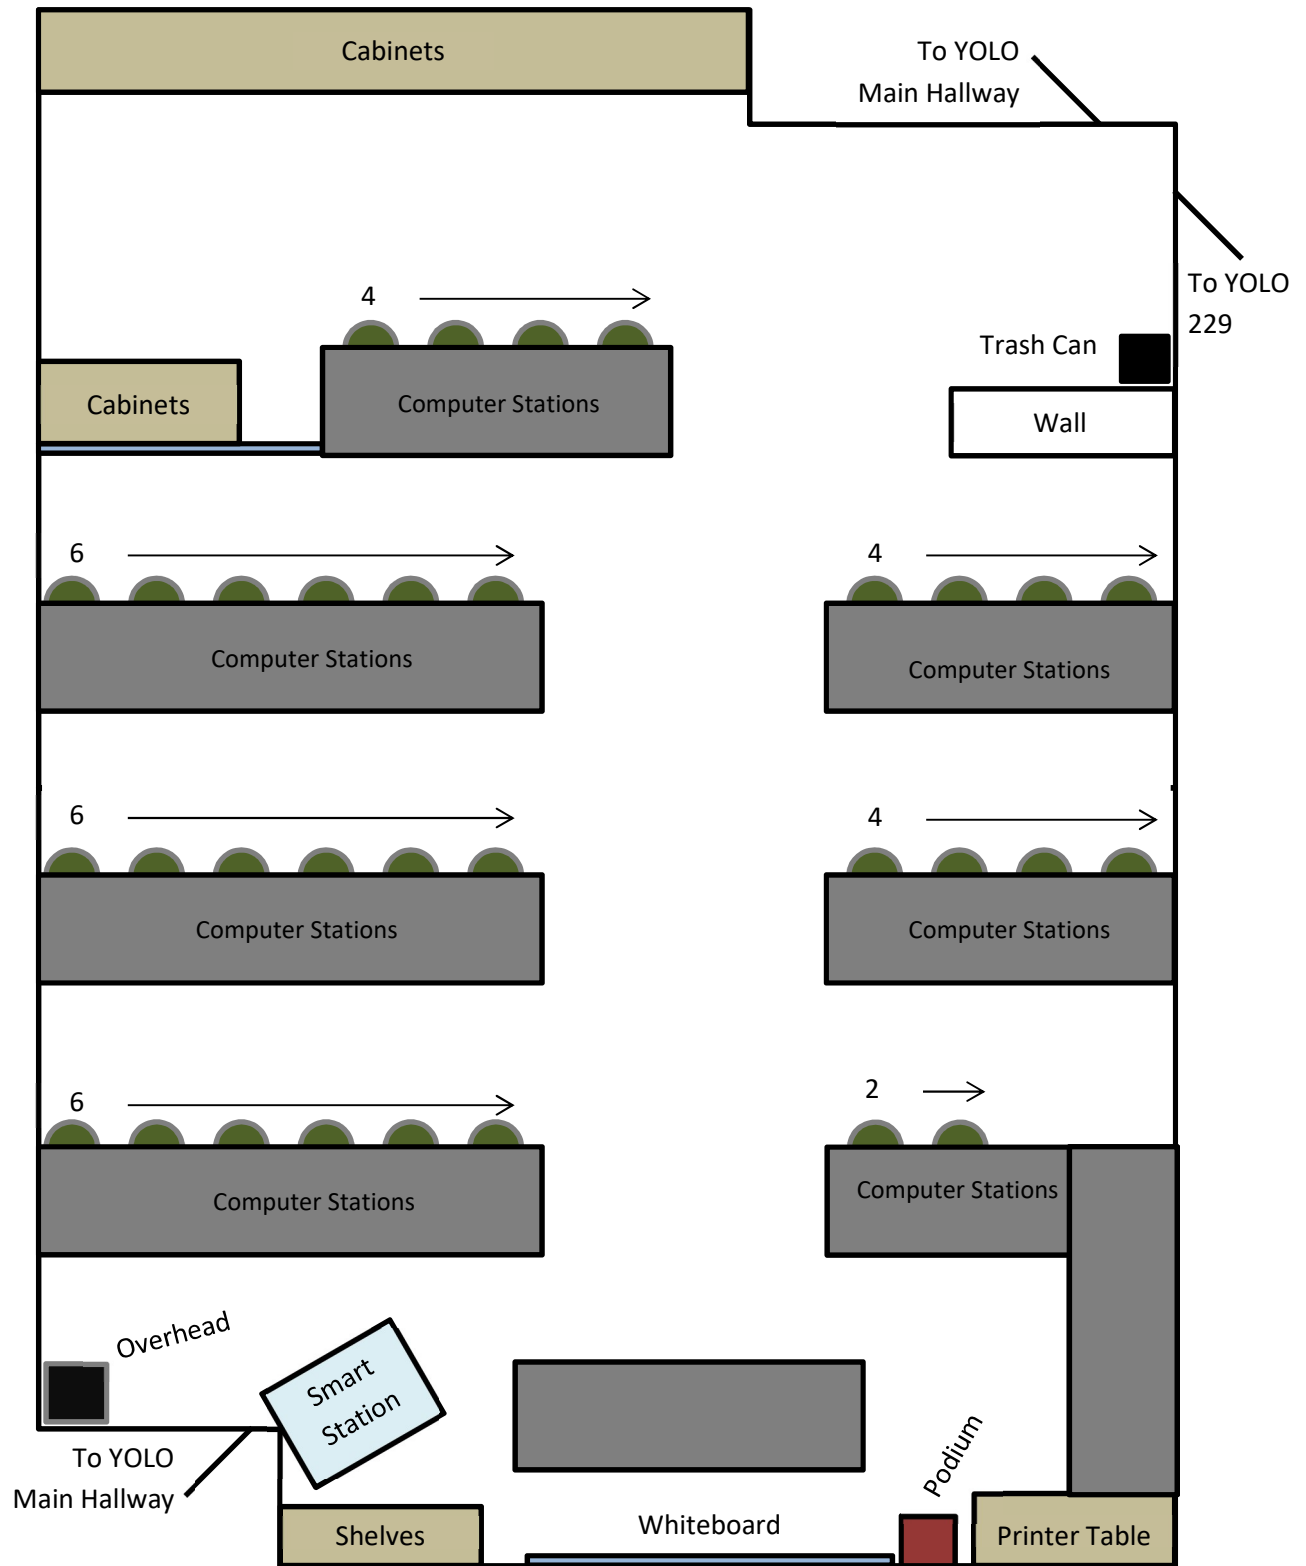

YOLO 224

● 32 Office Chairs (Cushioned, Green, Grey)

FRONT
Last Updated: 06/5/2018

Capacity: 32