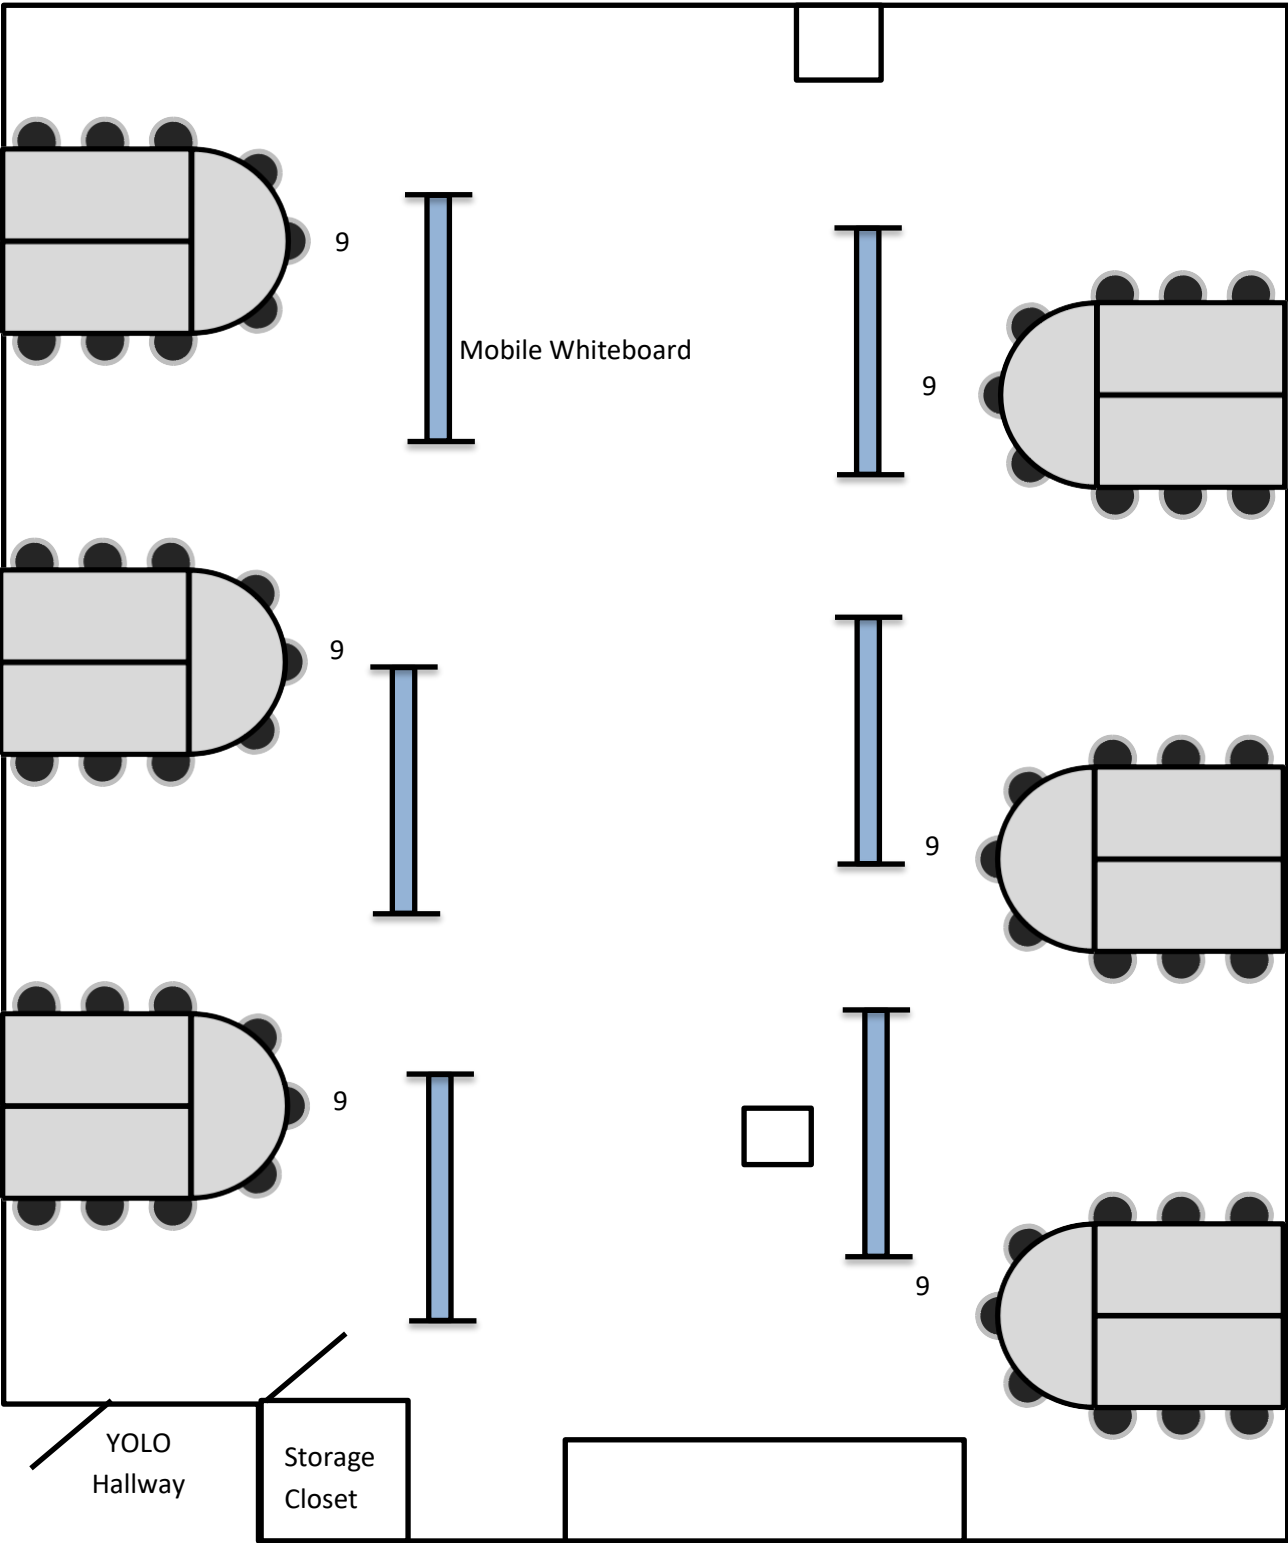

# YOLO 234

YOLO  
Hallway

● 54 - New Stools (Plastic, Black)

Capacity: 54

FRONT

Last Updated 03/23/2018