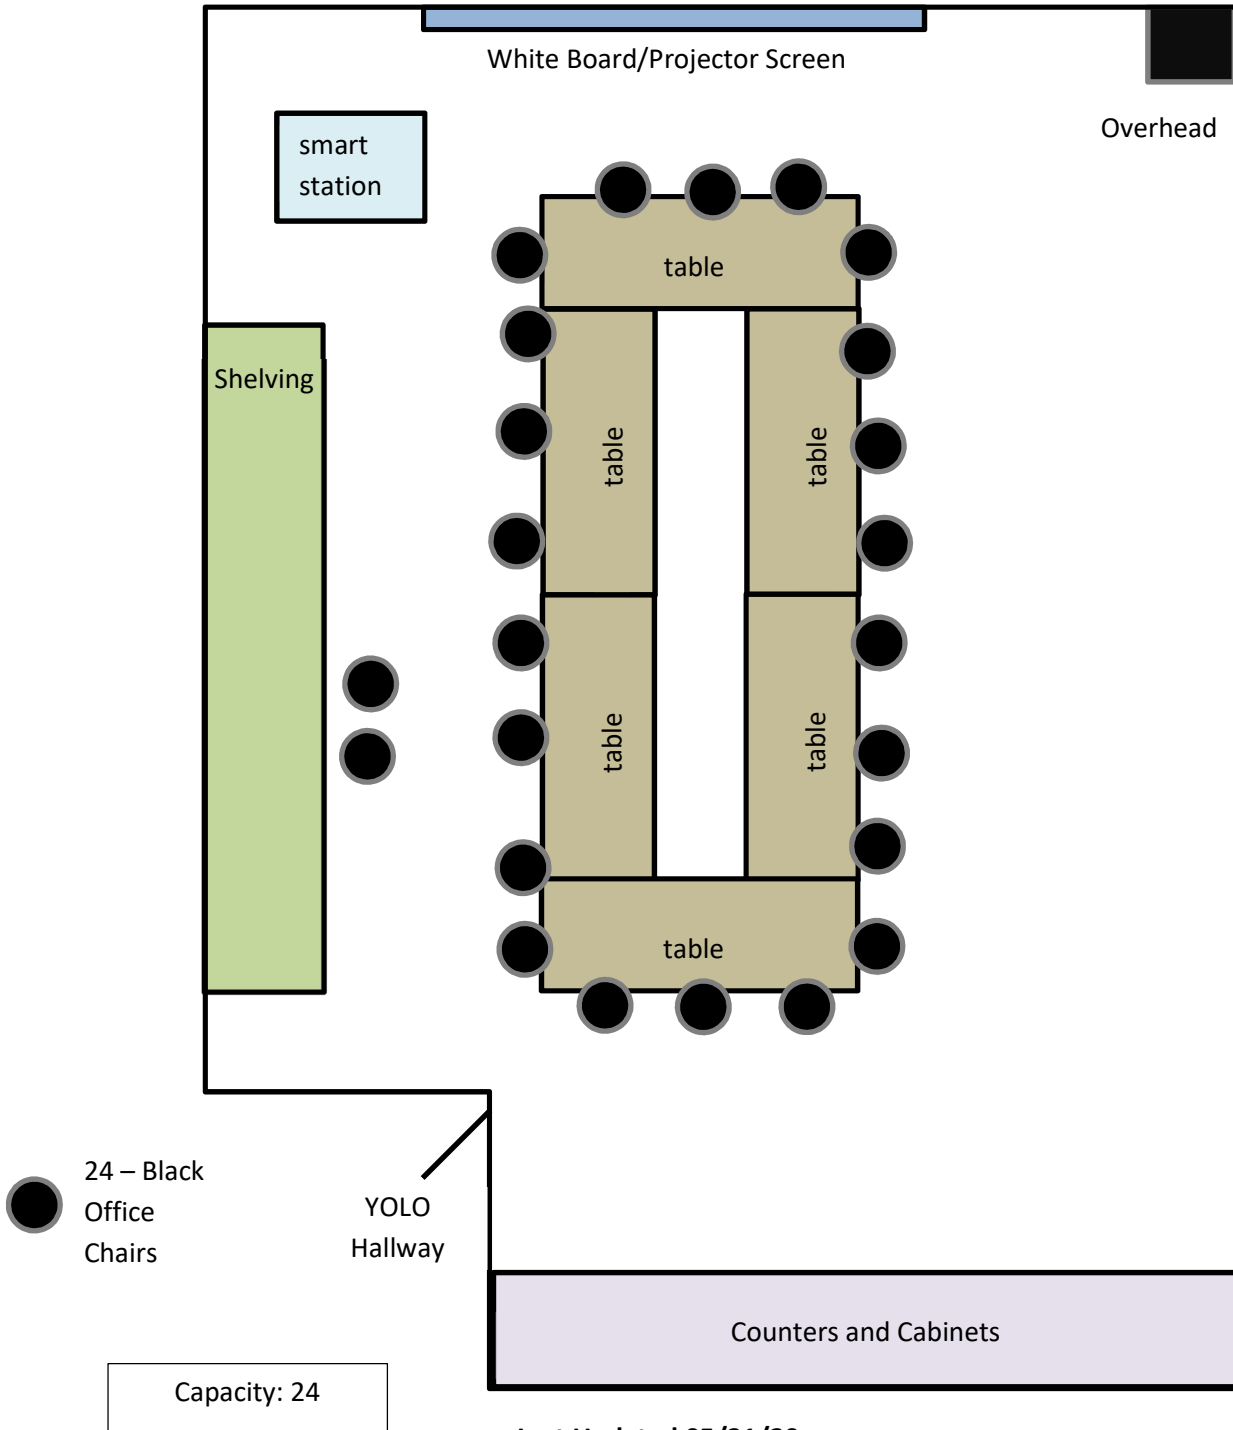

YOLO 259

Front

● 24 – Black Office Chairs

YOLO Hallway

Capacity: 24

Last Updated 05/21/20