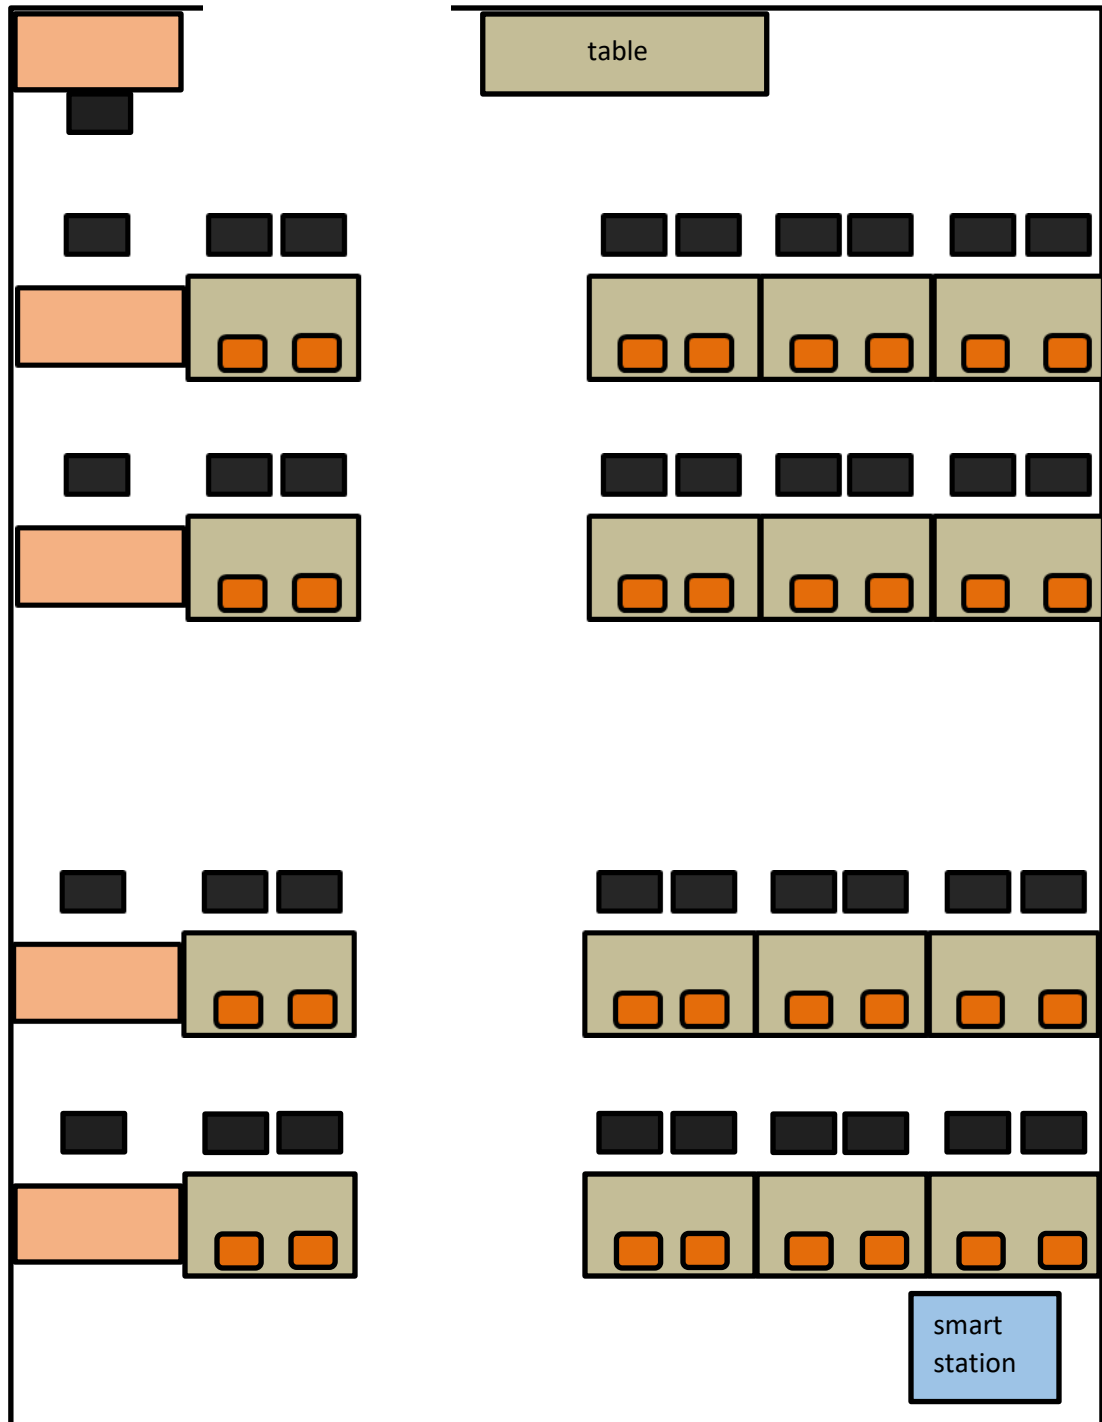

# GLNN 104

Ramp that leads out of classroom

5 Laptop stations

32 Computer stations

FRONT

Last Updated: 5/30/19

Capacity: 37