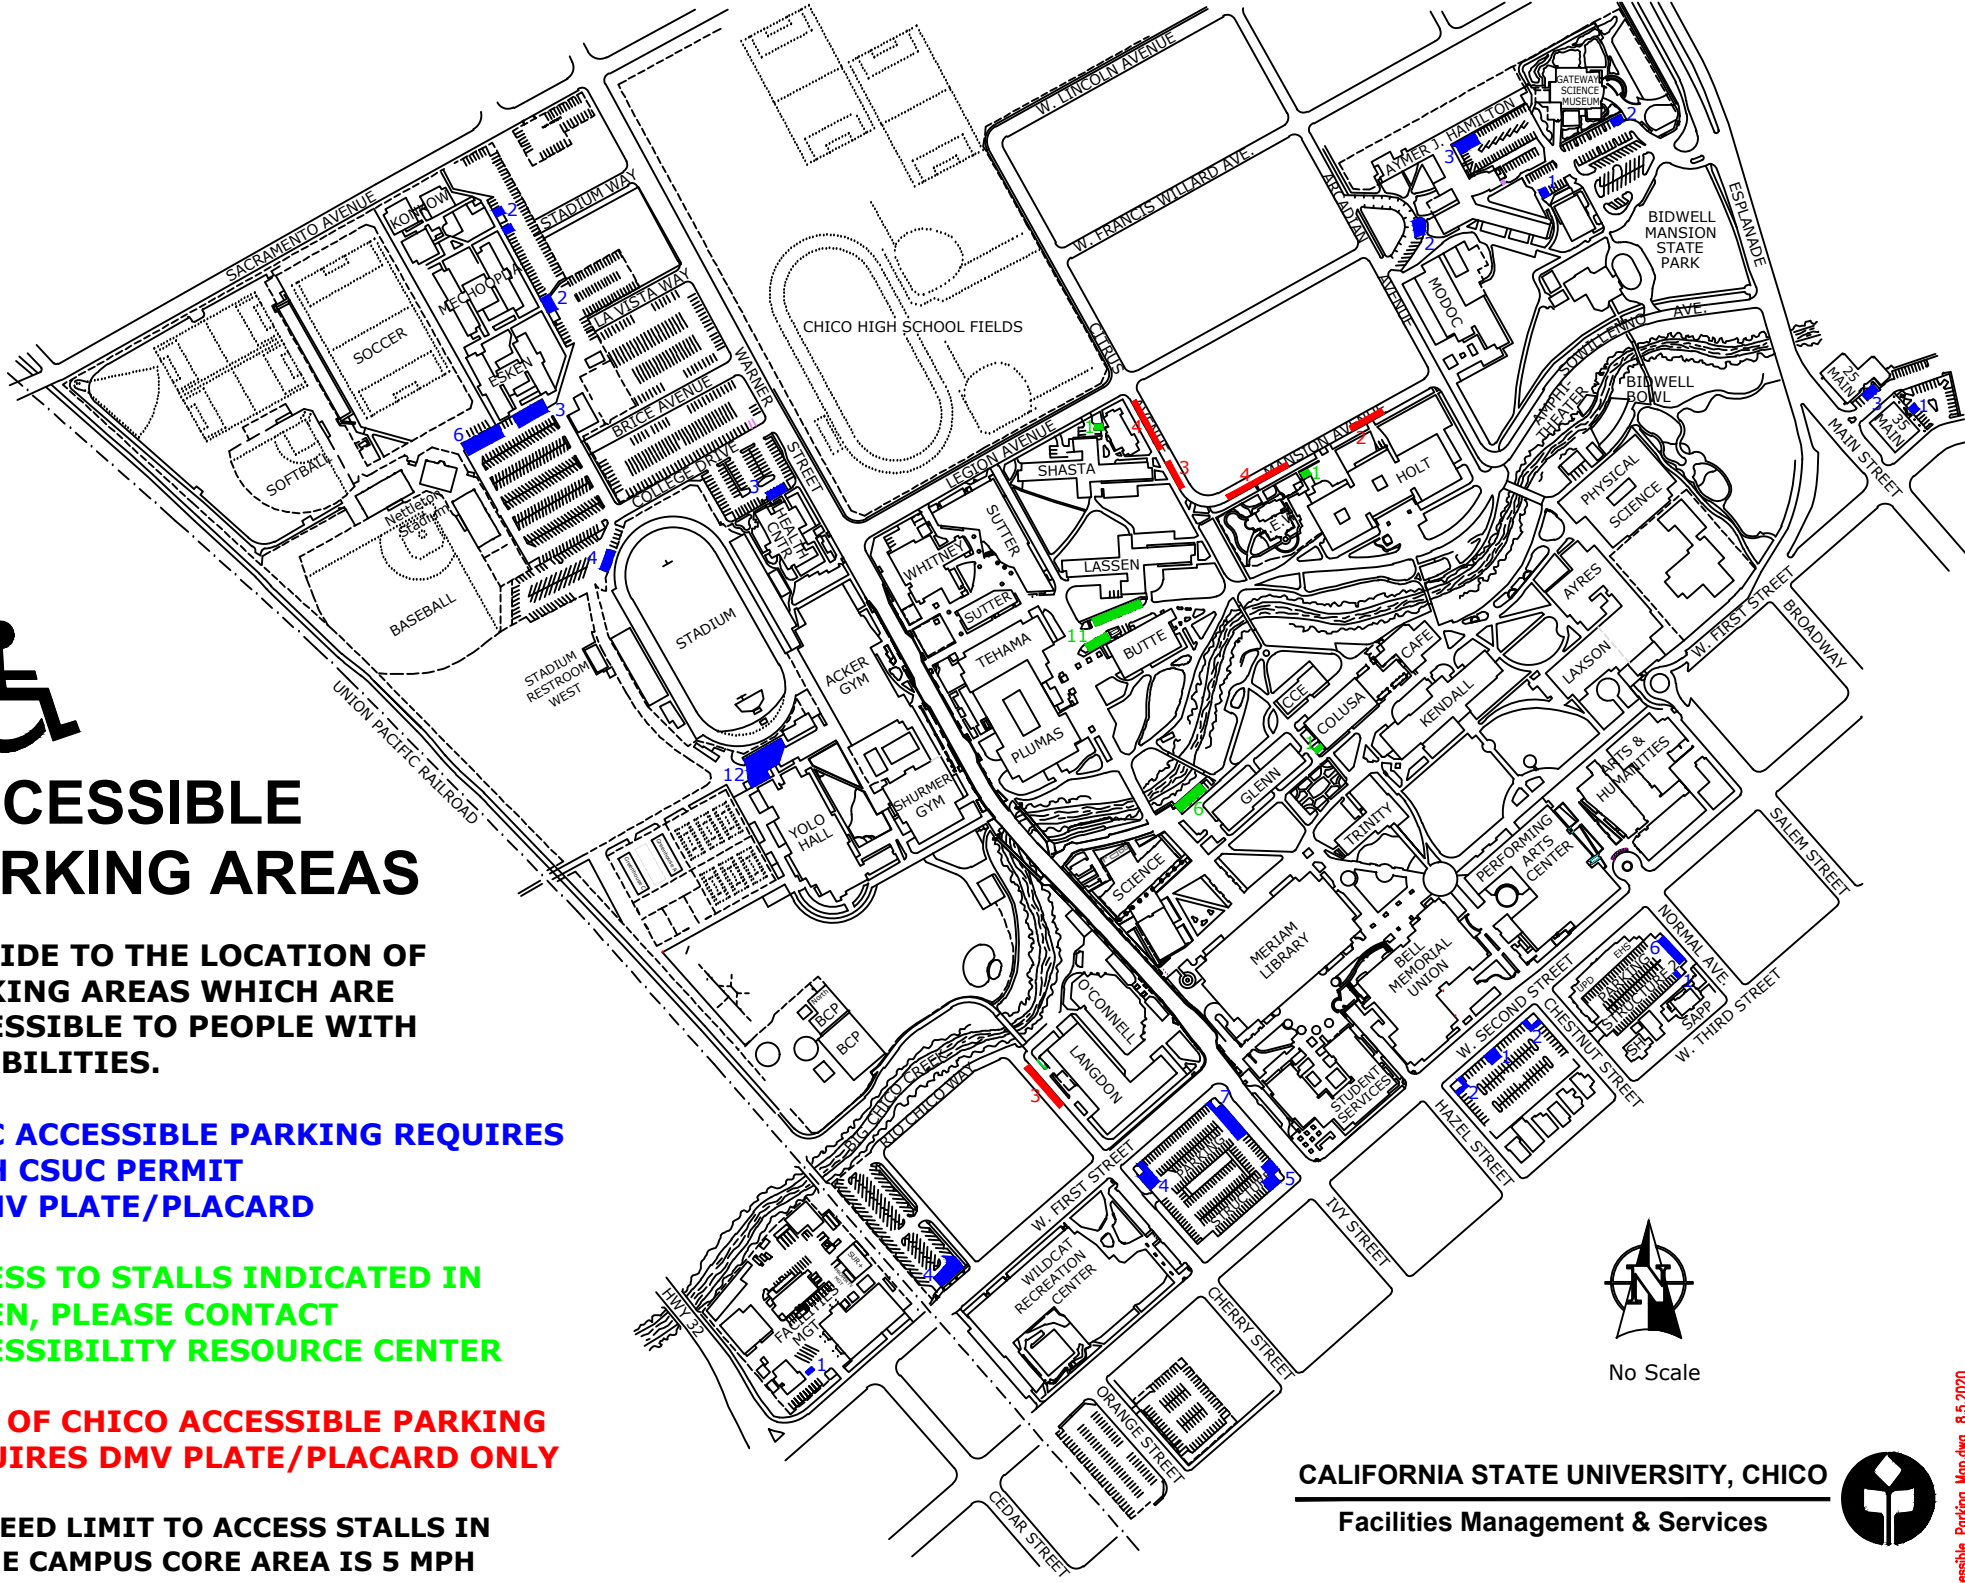

ACCESSIBLE PARKING AREAS

A GUIDE TO THE LOCATION OF PARKING AREAS WHICH ARE ACCESSIBLE TO PEOPLE WITH DISABILITIES.

CSUC ACCESSIBLE PARKING REQUIRES BOTH CSUC PERMIT & DMV PLATE/PLACARD

ACCESS TO STALLS INDICATED IN GREEN, PLEASE CONTACT ACCESSIBILITY RESOURCE CENTER

CITY OF CHICO ACCESSIBLE PARKING REQUIRES DMV PLATE/PLACARD ONLY

SPEED LIMIT TO ACCESS STALLS IN THE CAMPUS CORE AREA IS 5 MPH

No Scale

CALIFORNIA STATE UNIVERSITY, CHICO
Facilities Management & Services