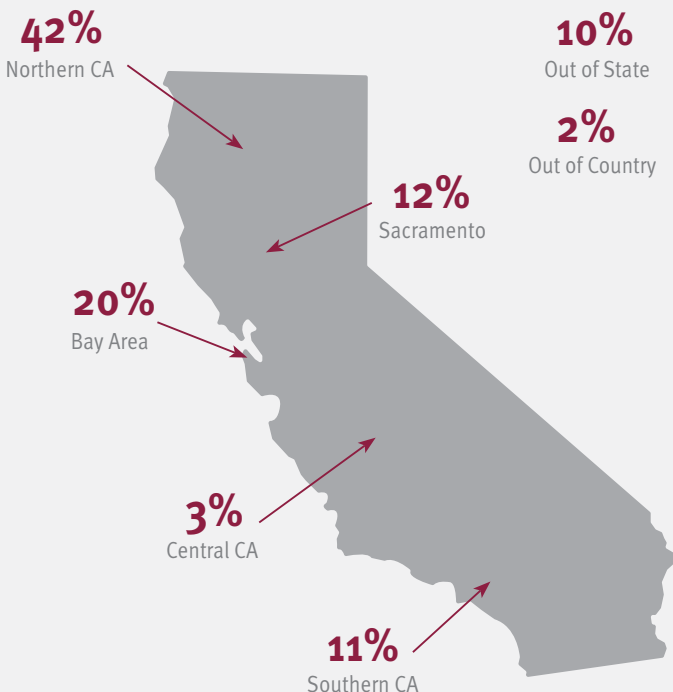

CAREER CENTER USER PROFILE

15,432

Jobs posted on Handshake

\$49,423 per year
AVERAGE STARTING SALARY

5,476
STUDENT APPOINTMENTS PER YEAR

3,757

Students work on campus

WHERE OUR GRADS GO