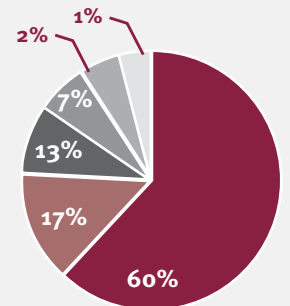

CAREER CENTER USER PROFILE

15,432

Jobs posted on Handshake

\$49,423 per year
AVERAGE STARTING SALARY

5,476
STUDENT APPOINTMENTS PER YEAR

3,757

Students work on campus

WHERE OUR GRADS GO

FIRST DESTINATION SURVEY RESULTS

4,130 GRADUATES  **1,932** RESPONSES
47% RESPONSE RATE

POST GRADUATION PLAN

- Employed Full-Time
- Continuing Education
- Seeking Employment
- Employed Part-Time
- Other
- Not Seeking