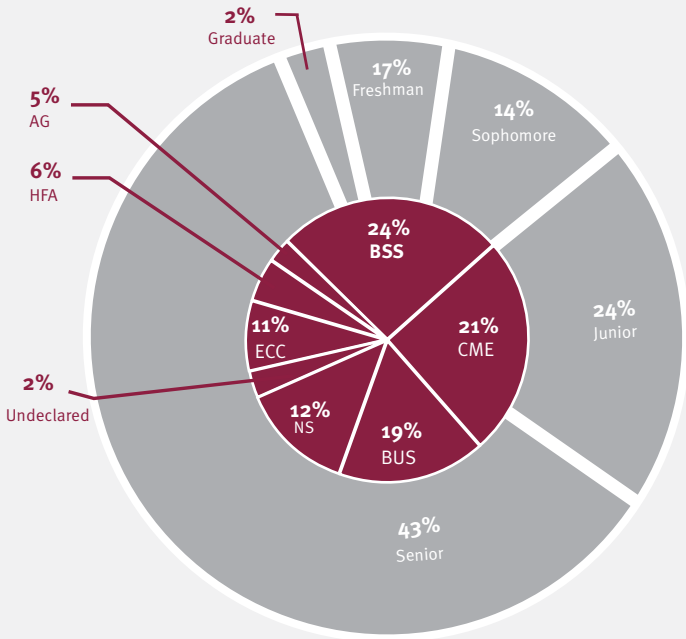

CAREER CENTER USER PROFILE

15,432

Jobs posted on Handshake

\$49,423 per year
AVERAGE STARTING SALARY

5,476
STUDENT APPOINTMENTS PER YEAR

3,757

Students work on campus

WHERE OUR GRADS GO

FIRST DESTINATION SURVEY RESULTS

4,130 GRADUATES  **1,932** RESPONSES
47% RESPONSE RATE

POST GRADUATION PLAN

- Employed Full-Time
- Continuing Education
- Seeking Employment
- Employed Part-Time
- Other
- Not Seeking