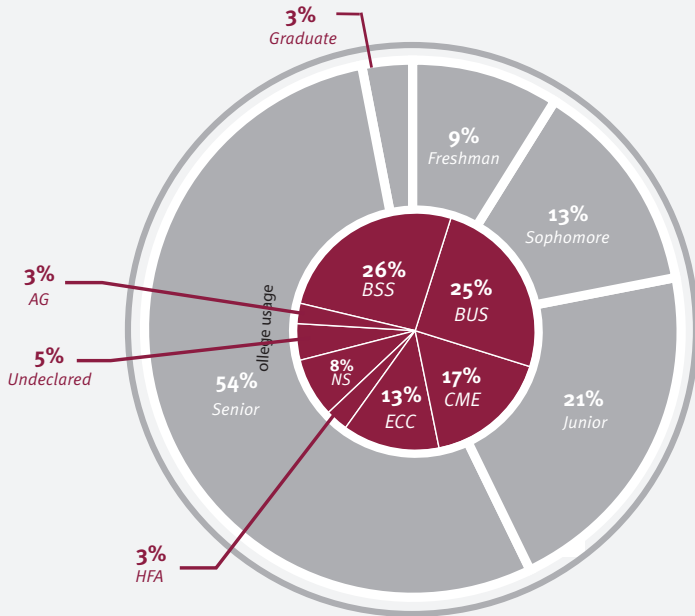

CAREER CENTER USER PROFILE

FIRST DESTINATION SURVEY RESULTS

3,771 GRADUATES  **1,639** RESPONSES
43% RESPONSE RATE

POST GRADUATION PLAN

- Employed Full-Time
- Continuing Education
- Employed Part-Time
- Seeking Employment
- Other
- Not Reported

WHERE OUR GRADS WORK

STUDENT EMPLOYMENT

 **3,809** Students work on campus

 **\$49,624** per year
AVERAGE STARTING SALARY

 **5,500** STUDENT APPOINTMENTS PER YEAR

TURN THE PAGE OVER TO SEE EMPLOYERS HIRING CHICO STATE GRADS