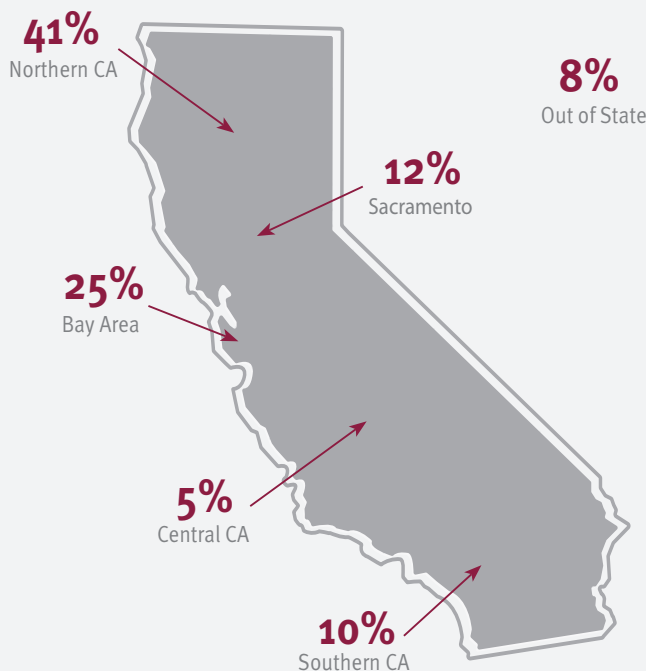

WHERE OUR GRADS WORK

STUDENT EMPLOYMENT

3,809 Students work on campus

$49,624 per year
AVERAGE STARTING SALARY

5,500 STUDENT APPOINTMENTS PER YEAR

TURN THE PAGE OVER TO SEE EMPLOYERS HIRING CHICO STATE GRADS