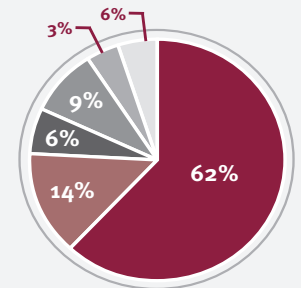

CAREER CENTER USER PROFILE

FIRST DESTINATION SURVEY RESULTS

3,771 GRADUATES  **1,639** RESPONSES
43% RESPONSE RATE

POST GRADUATION PLAN

- Employed Full-Time
- Continuing Education
- Employed Part-Time
- Seeking Employment
- Other
- Not Reported

WHERE OUR GRADS WORK

STUDENT EMPLOYMENT

 **3,809** Students work on campus

 **\$49,624** per year
AVERAGE STARTING SALARY

 **5,500** STUDENT APPOINTMENTS PER YEAR

TURN THE PAGE OVER TO SEE EMPLOYERS HIRING CHICO STATE GRADS