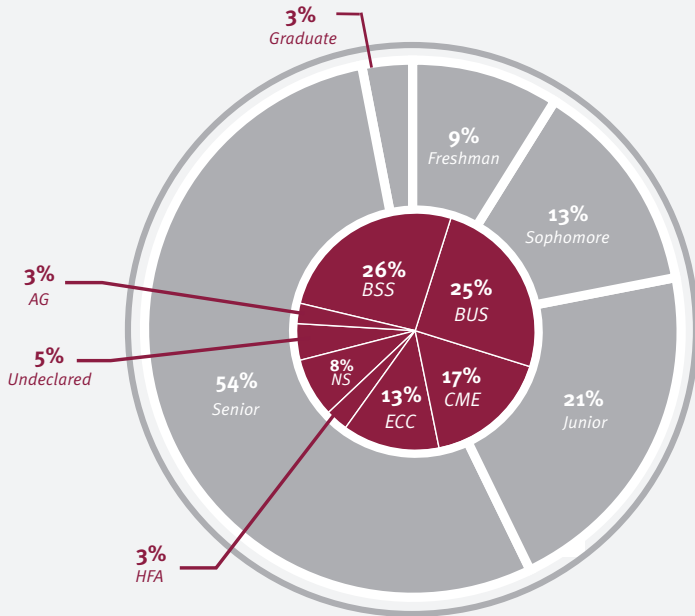

CAREER CENTER USER PROFILE

FIRST DESTINATION SURVEY RESULTS

3,771 GRADUATES  **1,639** RESPONSES
43% RESPONSE RATE

POST GRADUATION PLAN

- Employed Full-Time
- Continuing Education
- Employed Part-Time
- Seeking Employment
- Other
- Not Reported

WHERE OUR GRADS WORK

STUDENT EMPLOYMENT

 **3,809** Students work on campus

 **\$49,624** per year
AVERAGE STARTING SALARY

 **5,500** STUDENT APPOINTMENTS PER YEAR

TURN THE PAGE OVER TO SEE EMPLOYERS HIRING CHICO STATE GRADS