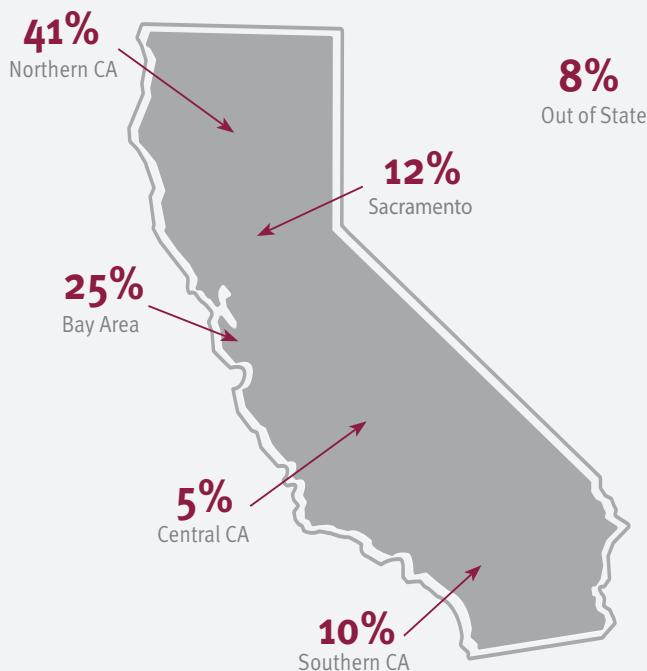

WHERE OUR GRADS WORK

STUDENT EMPLOYMENT

3,809 Students work on campus

$49,624 per year
AVERAGE STARTING SALARY

5,500 STUDENT APPOINTMENTS PER YEAR

TURN THE PAGE OVER TO SEE EMPLOYERS HIRING CHICO STATE GRADS