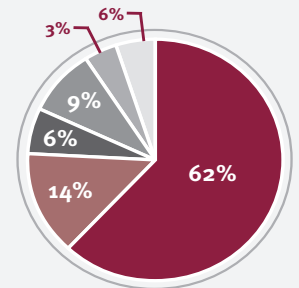

CAREER CENTER USER PROFILE

FIRST DESTINATION SURVEY RESULTS

3,771 GRADUATES  **1,639** RESPONSES
43% RESPONSE RATE

POST GRADUATION PLAN

- Employed Full-Time
- Continuing Education
- Employed Part-Time
- Seeking Employment
- Other
- Not Reported

WHERE OUR GRADS WORK

STUDENT EMPLOYMENT

 **3,809** Students work on campus

 **\$49,624** per year
AVERAGE STARTING SALARY

 **5,500** STUDENT APPOINTMENTS PER YEAR

TURN THE PAGE OVER TO SEE EMPLOYERS HIRING CHICO STATE GRADS