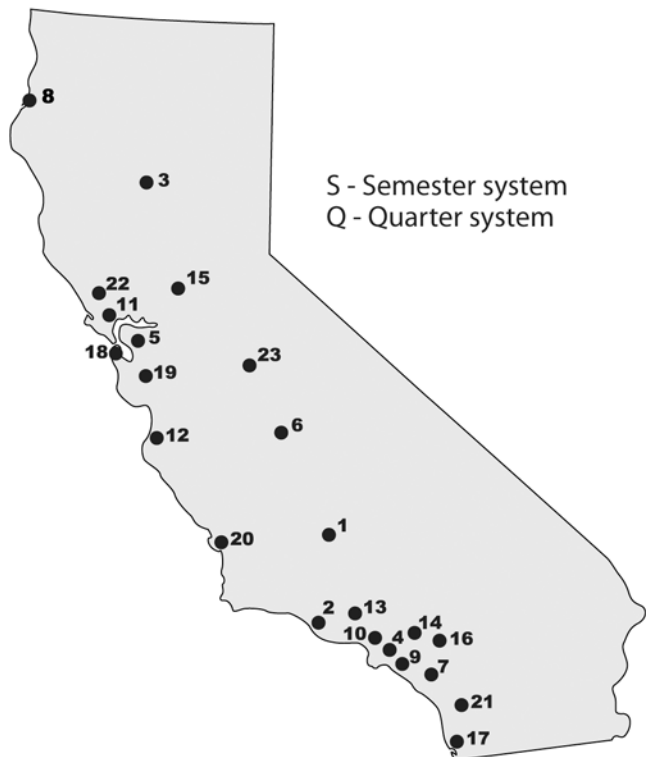

Check out the admission website for the entire California State University: www.csumentor.edu. You will find helpful hints, frequently asked questions, campus tours, and general information about all 23 campuses.