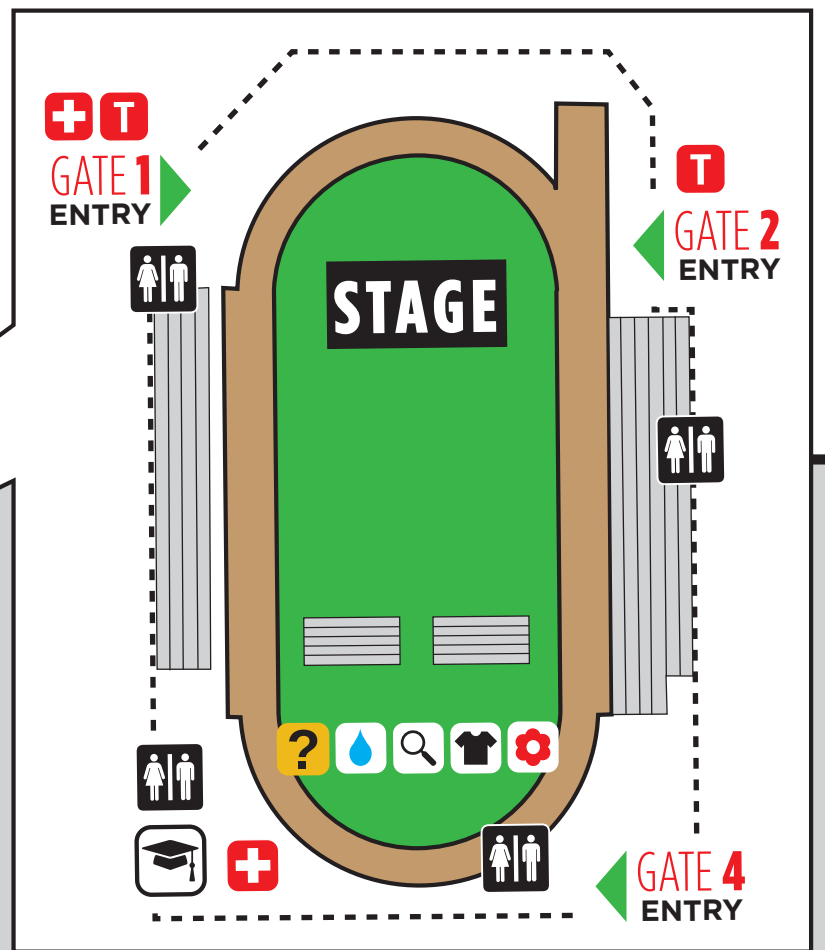

2022 COMMENCEMENT CAMPUS MAP

Event Venues

-  UNIVERSITY STADIUM (TICKET REQUIRED)
-  LAXSON AUDITORIUM (TICKET REQUIRED)
-  AYRES HALL
-  BELL MEMORIAL UNION (BMU)
-  ARTS RECITAL HALL
-  PERFORMING ARTS CENTER (PAC)
 - HARLEN ADAMS THEATRE (PAC 144)

Legend

- | | |
|---|--|
|  Accessible Parking |  Restrooms |
|  General Parking |  First Aid |
|  Ticket Help Station |  Lost & Found |
|  Information |  Water |
|  Merchandise |  Cap & Gown Rental / Return |
|  Flower Booth | |