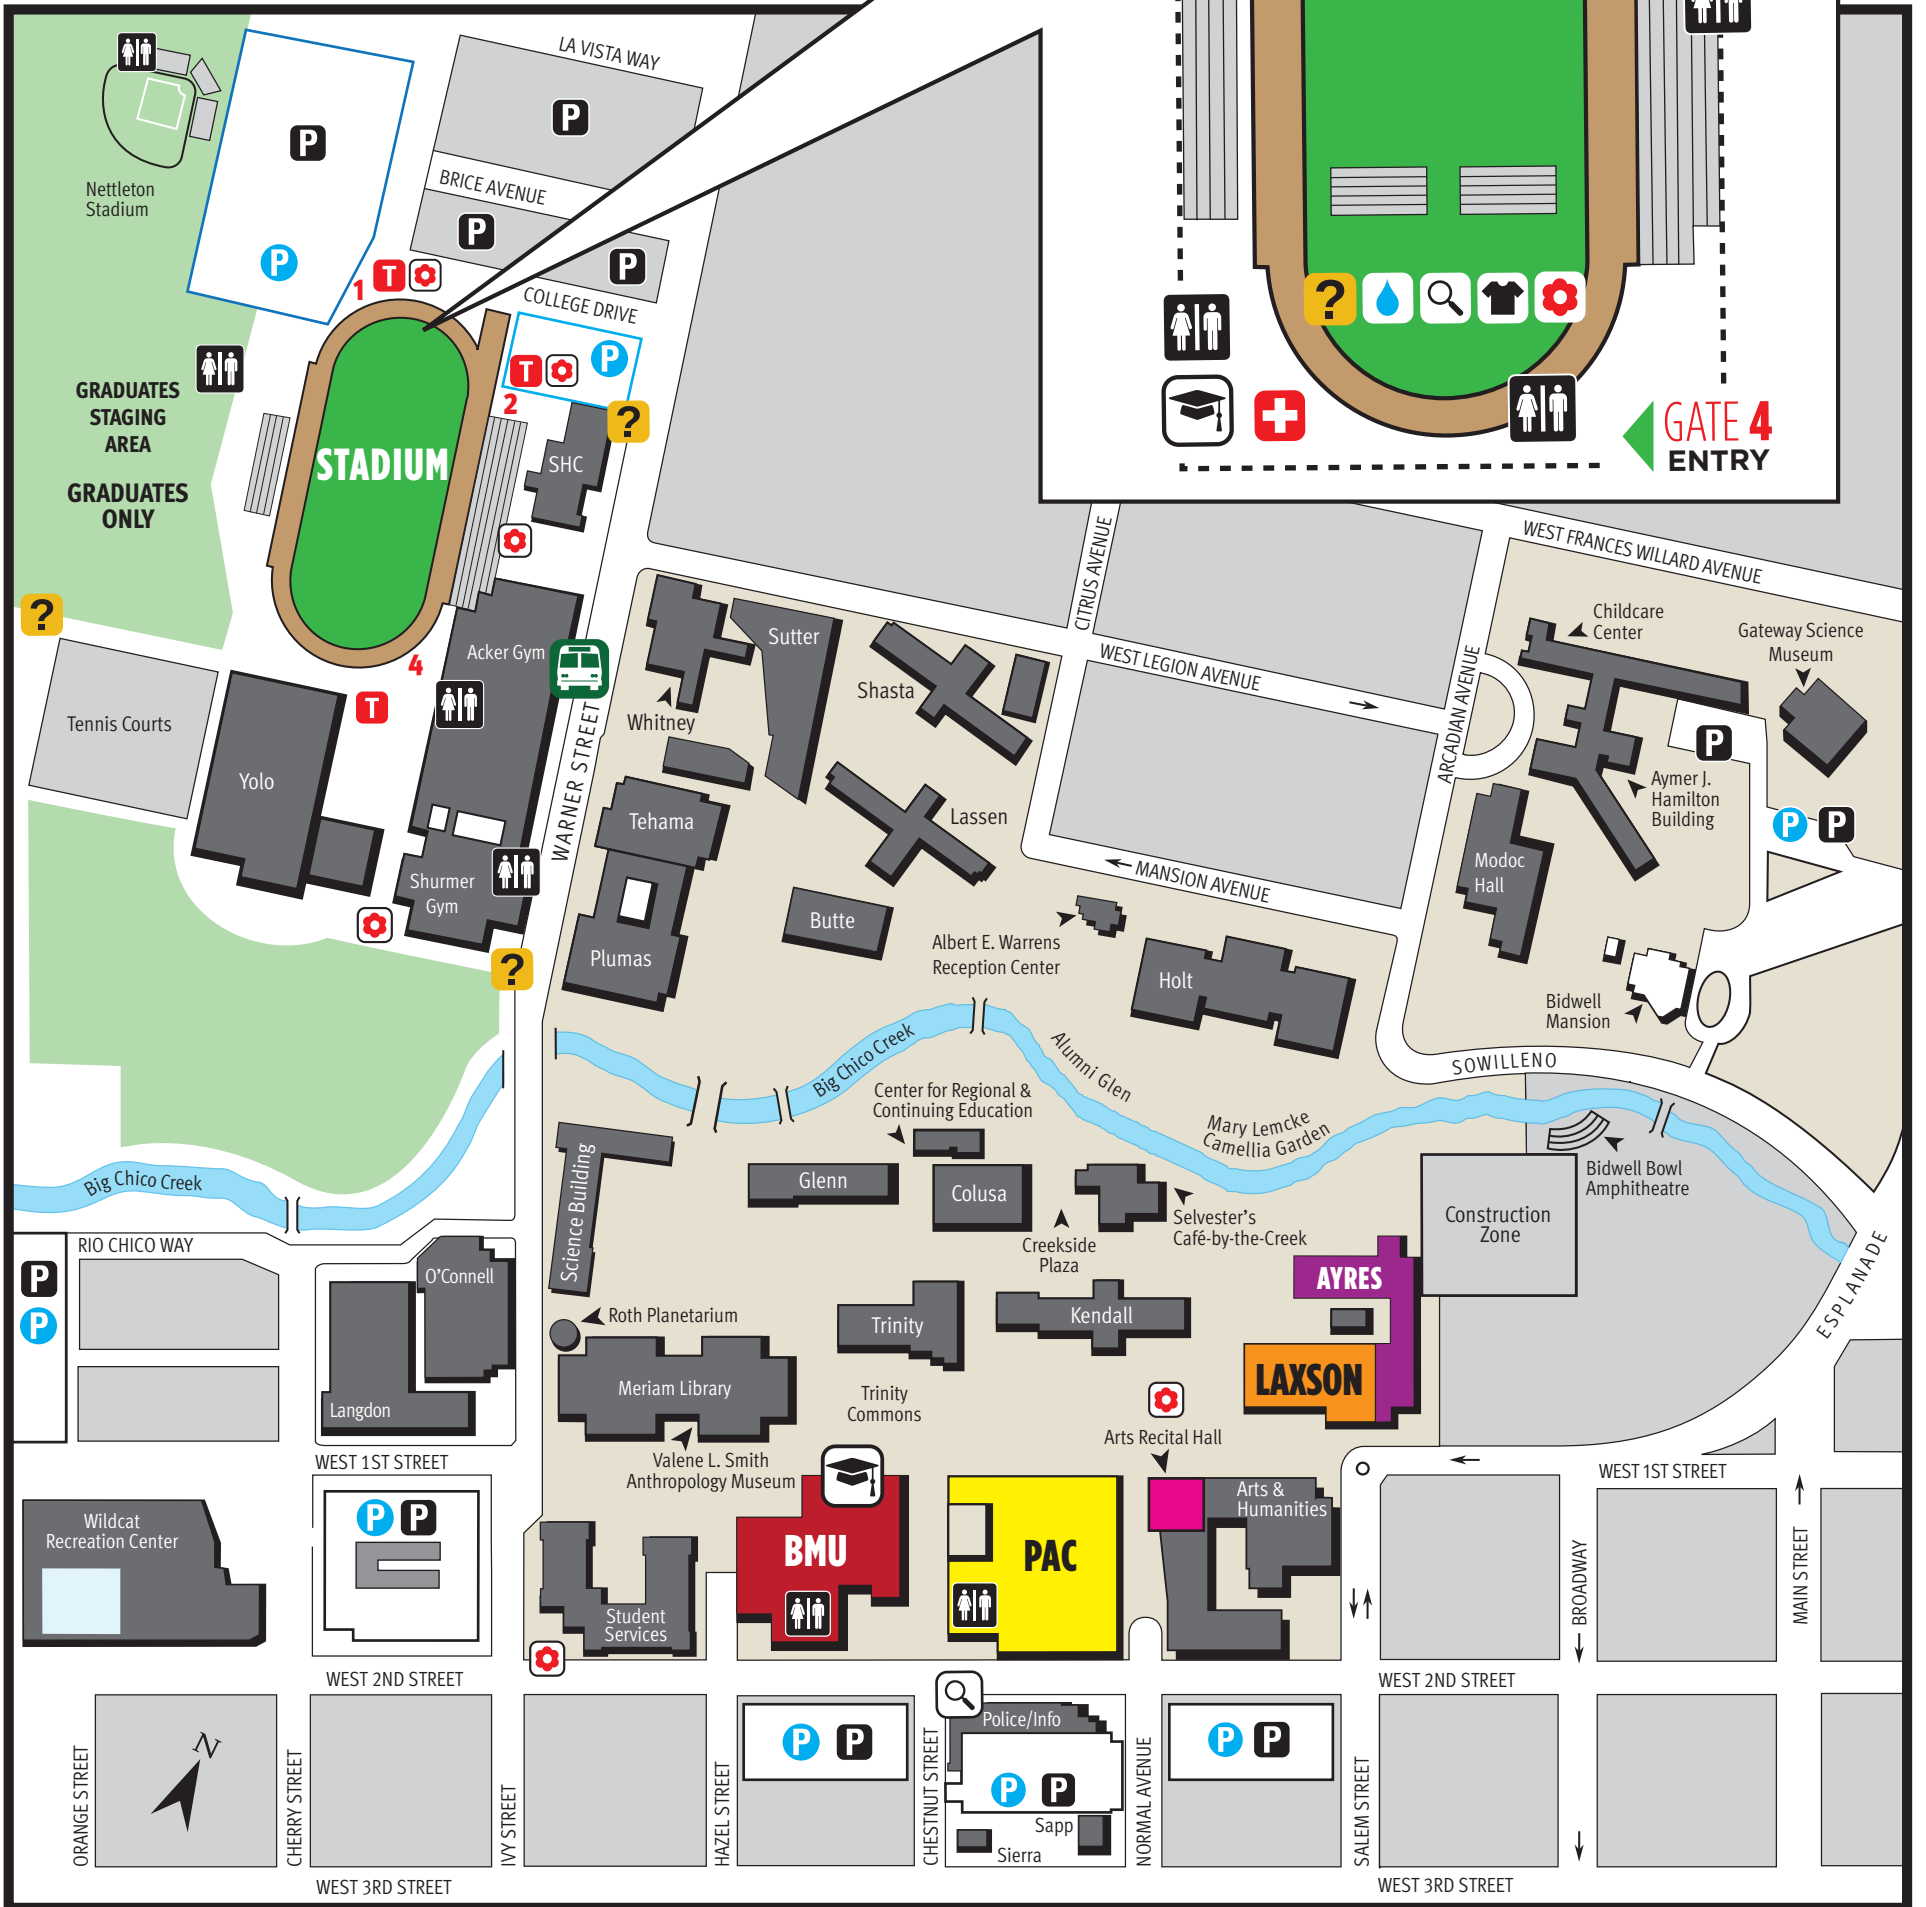

2022 COMMENCEMENT CAMPUS MAP

Event Venues

-  UNIVERSITY STADIUM (TICKET REQUIRED)
-  LAXSON AUDITORIUM (TICKET REQUIRED)
-  AYRES HALL
-  BELL MEMORIAL UNION (BMU)
-  ARTS RECITAL HALL
-  PERFORMING ARTS CENTER (PAC)
 - HARLEN ADAMS THEATRE (PAC 144)

Legend

- | | |
|---|--|
|  Accessible Parking |  Restrooms |
|  General Parking |  First Aid |
|  Ticket Help Station |  Lost & Found |
|  Information |  Water |
|  Merchandise |  Cap & Gown Rental / Return |
|  Flower Booth | |