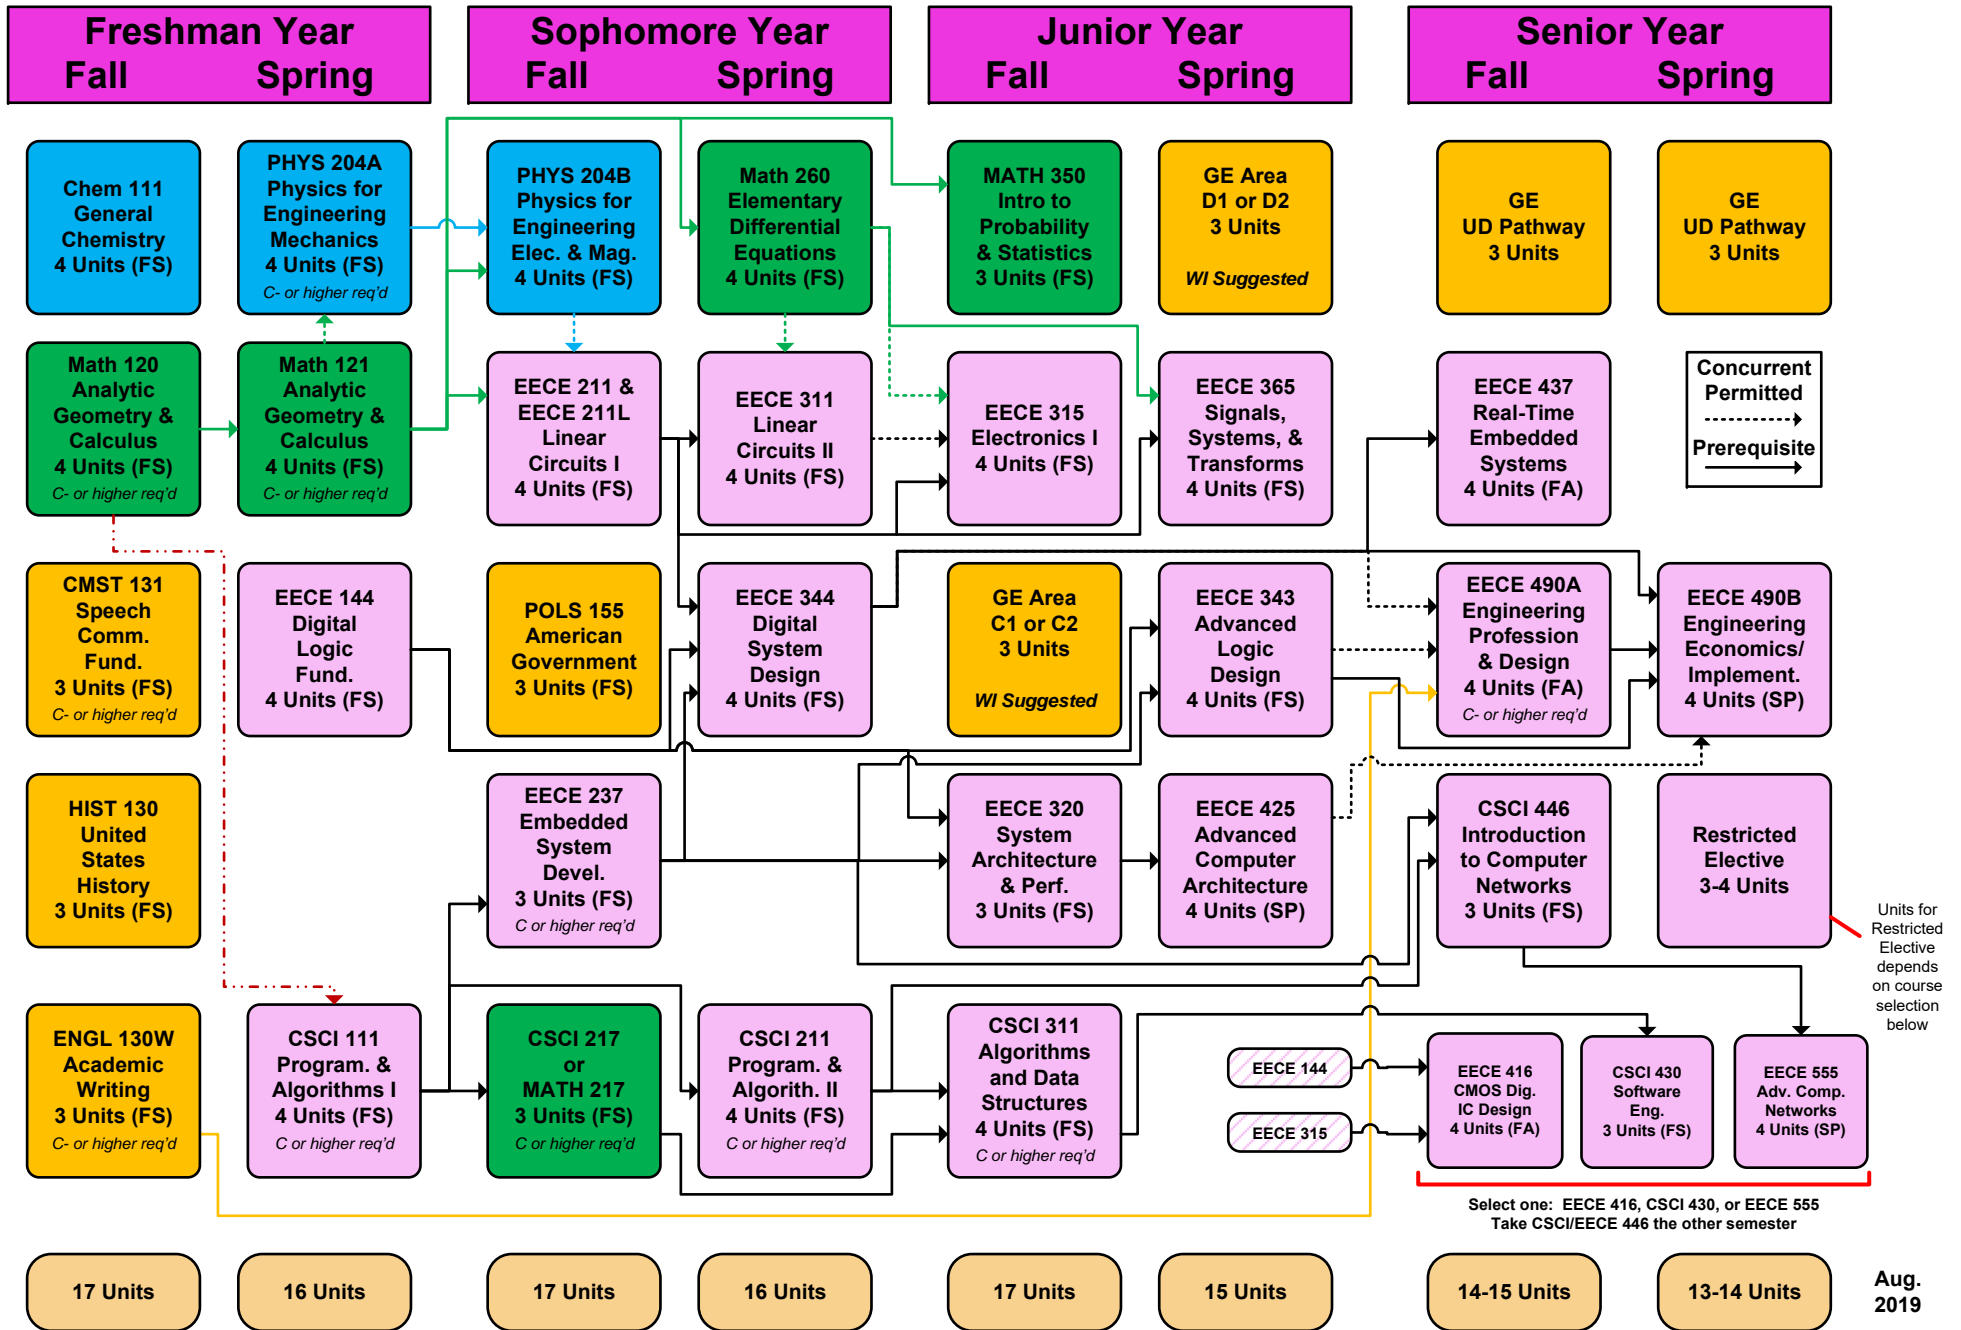

California State University, Chico Department of Electrical and Computer Engineering

2019/2020 Curriculum BS in Computer Engineering

Restricted Electives *must* be selected from a list of authorized EECE, CSCI, CINS and MATH courses.