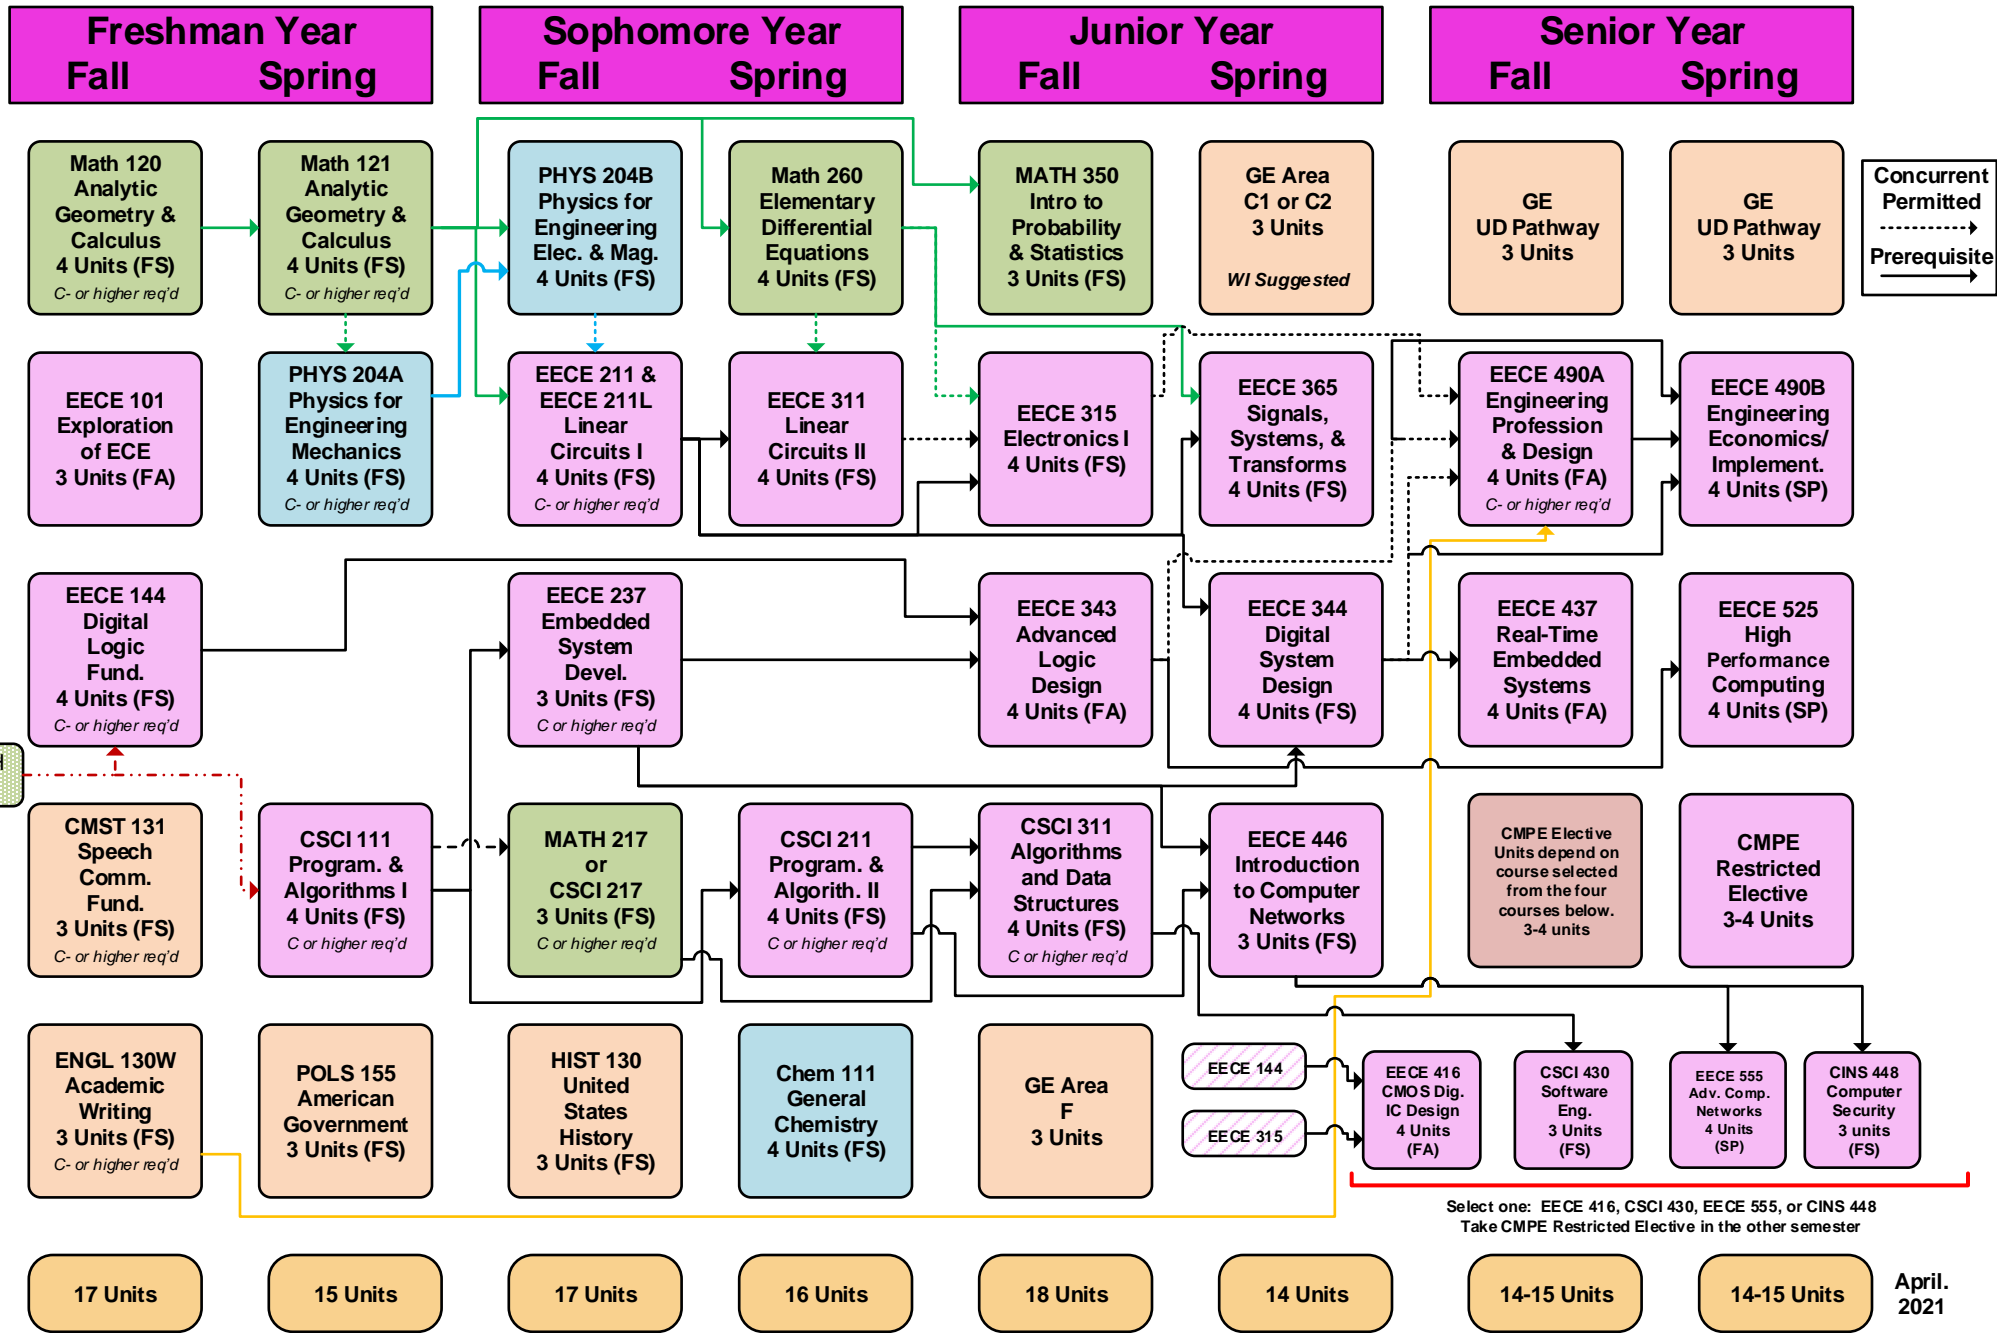

California State University, Chico Department of Electrical and Computer Engineering

2021/2022 Curriculum BS in Computer Engineering

Restricted Electives *must* be selected from a list of authorized EECE, CSCI, CINS and MATH courses.