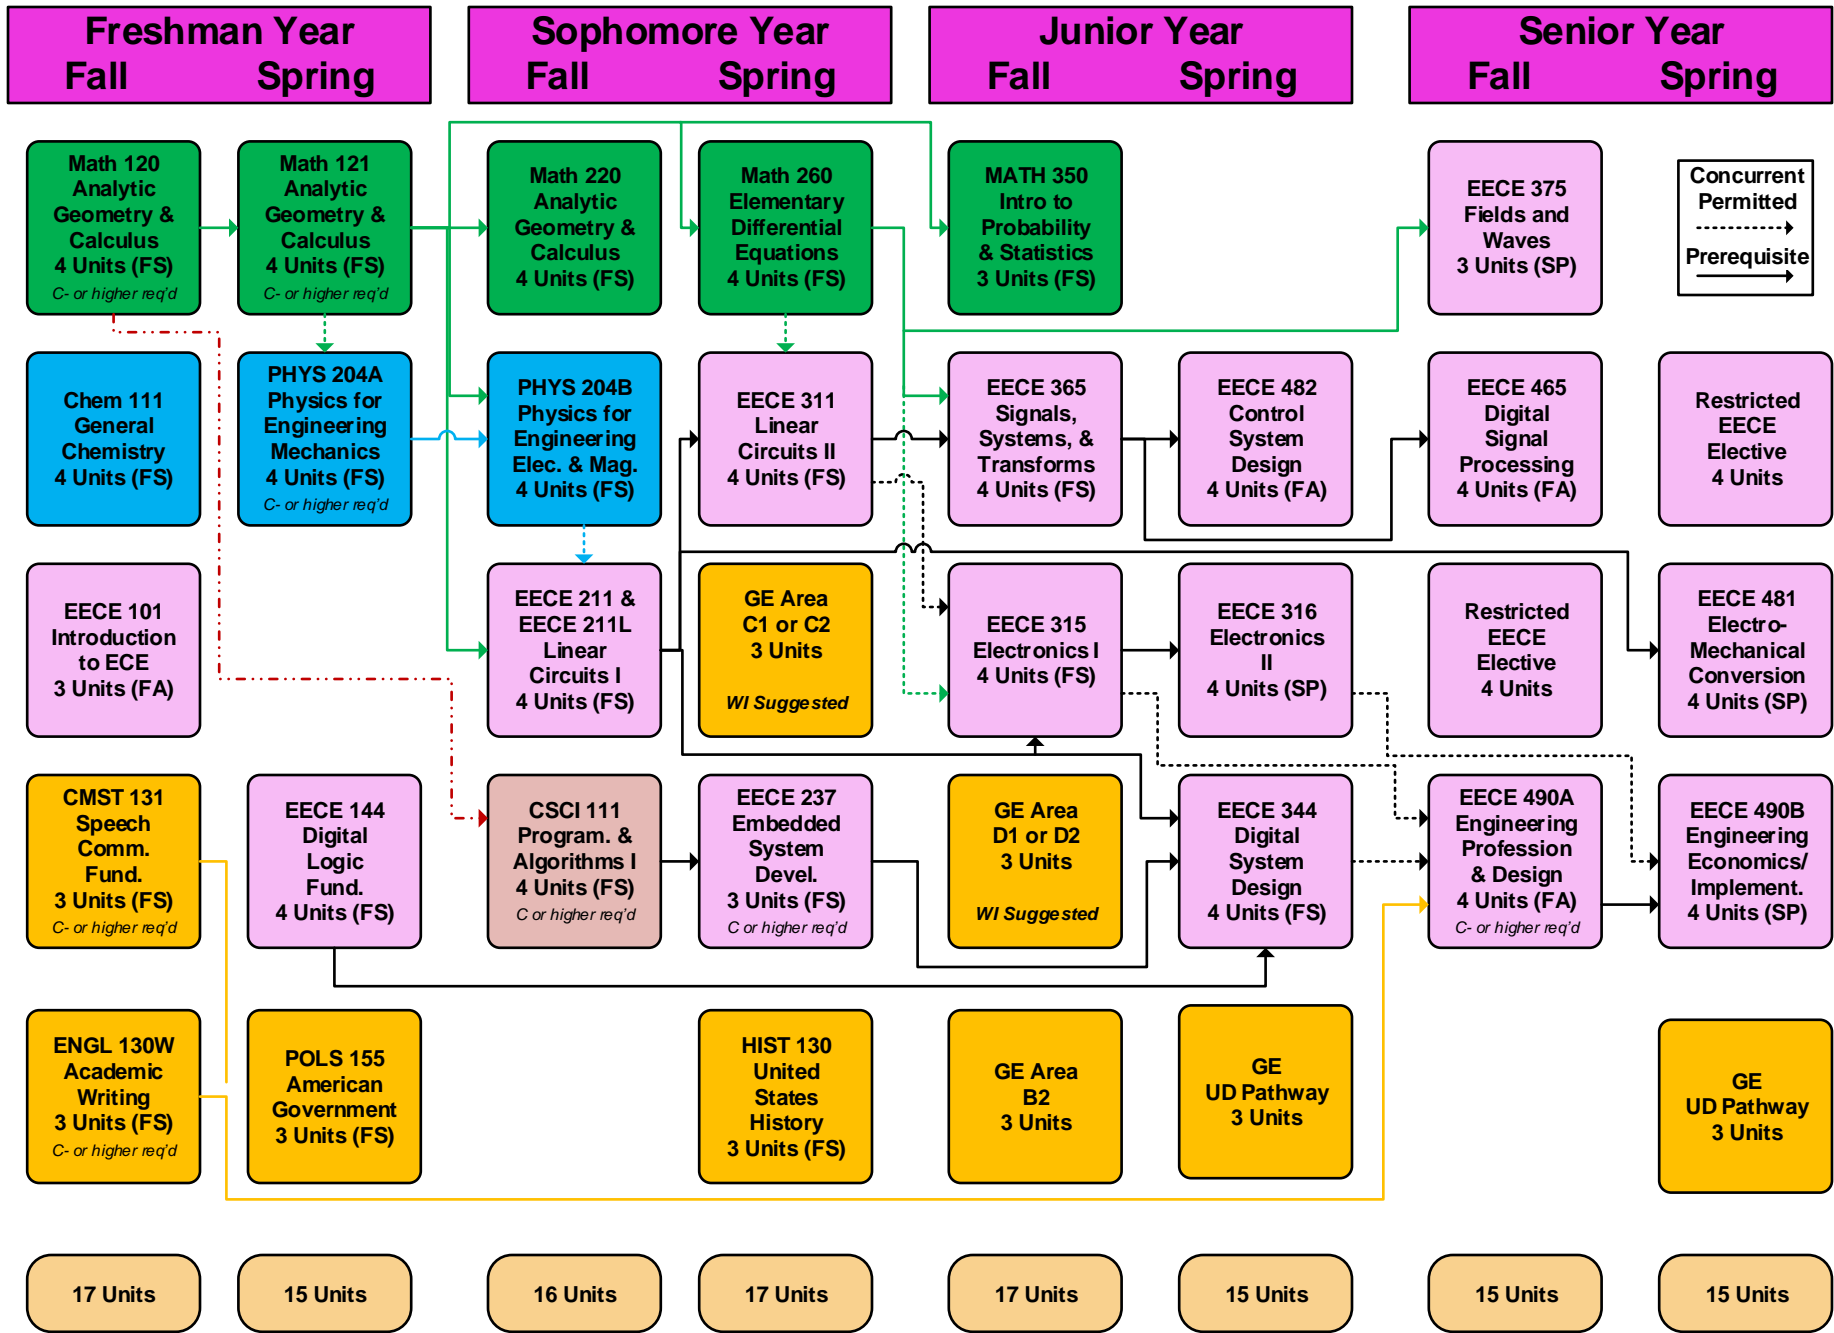

California State University, Chico Department of Electrical and Computer Engineering

2020/2021 Curriculum BS in Electrical/Electronic Engineering

August 2019

Restricted EECE Electives are 300- and 400-level EECE classes that not used as required courses for EE major.
 Department Chair's approval required for other classes.