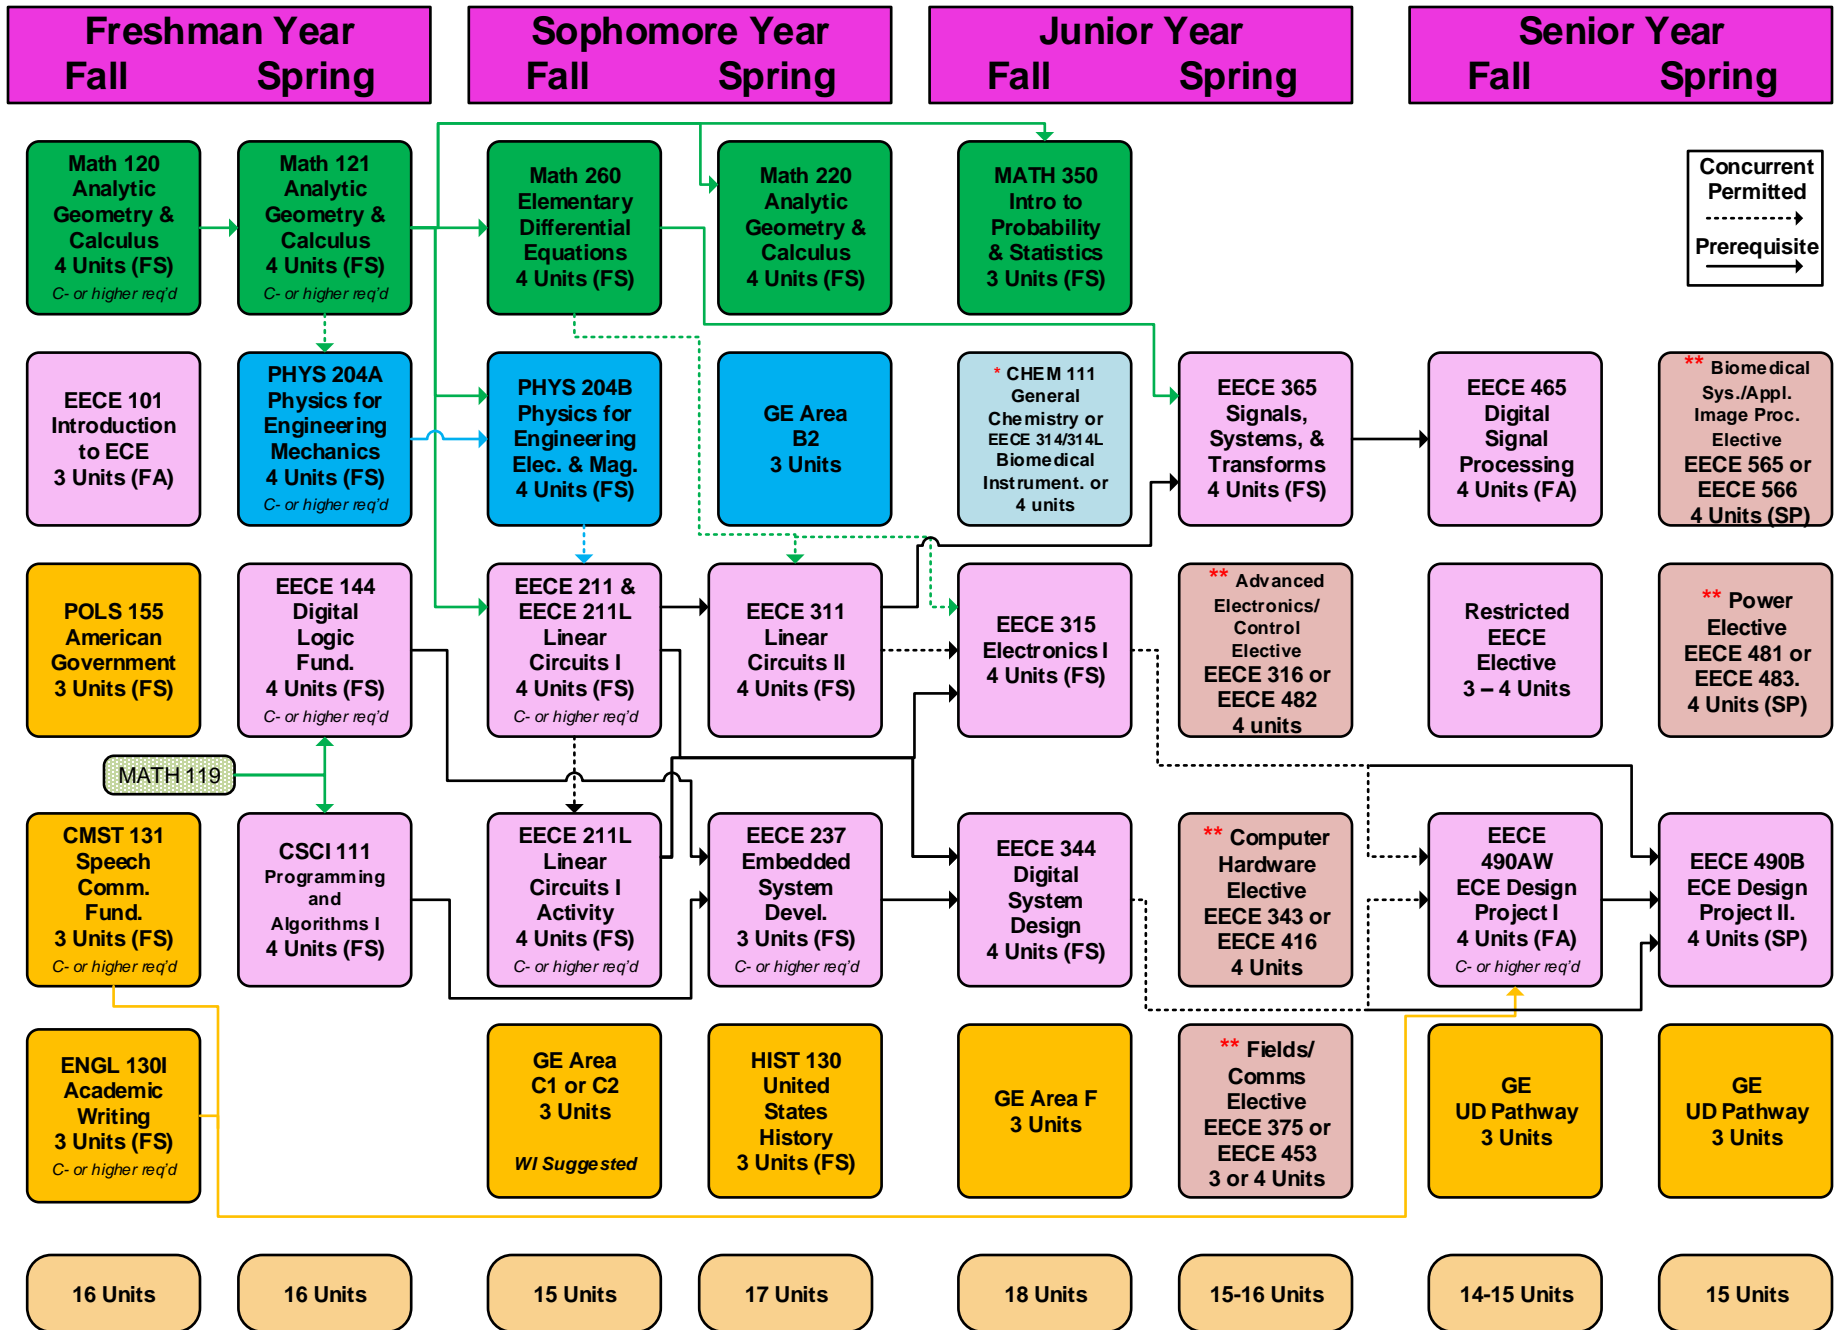

California State University, Chico

2021/2022 Curriculum

Department of Electrical and Computer Engineering

BS in Electrical/Electronic Engineering

* EECE 314/314L is offered in Fall; EECE 211/211L is a pre-requisite. CHEM 111 is offered every semester, but EENG students should take it in Spring.
 ** EECE elective pre-requisites and semester offered vary. Details will be provided in a department email issued before registration each semester.