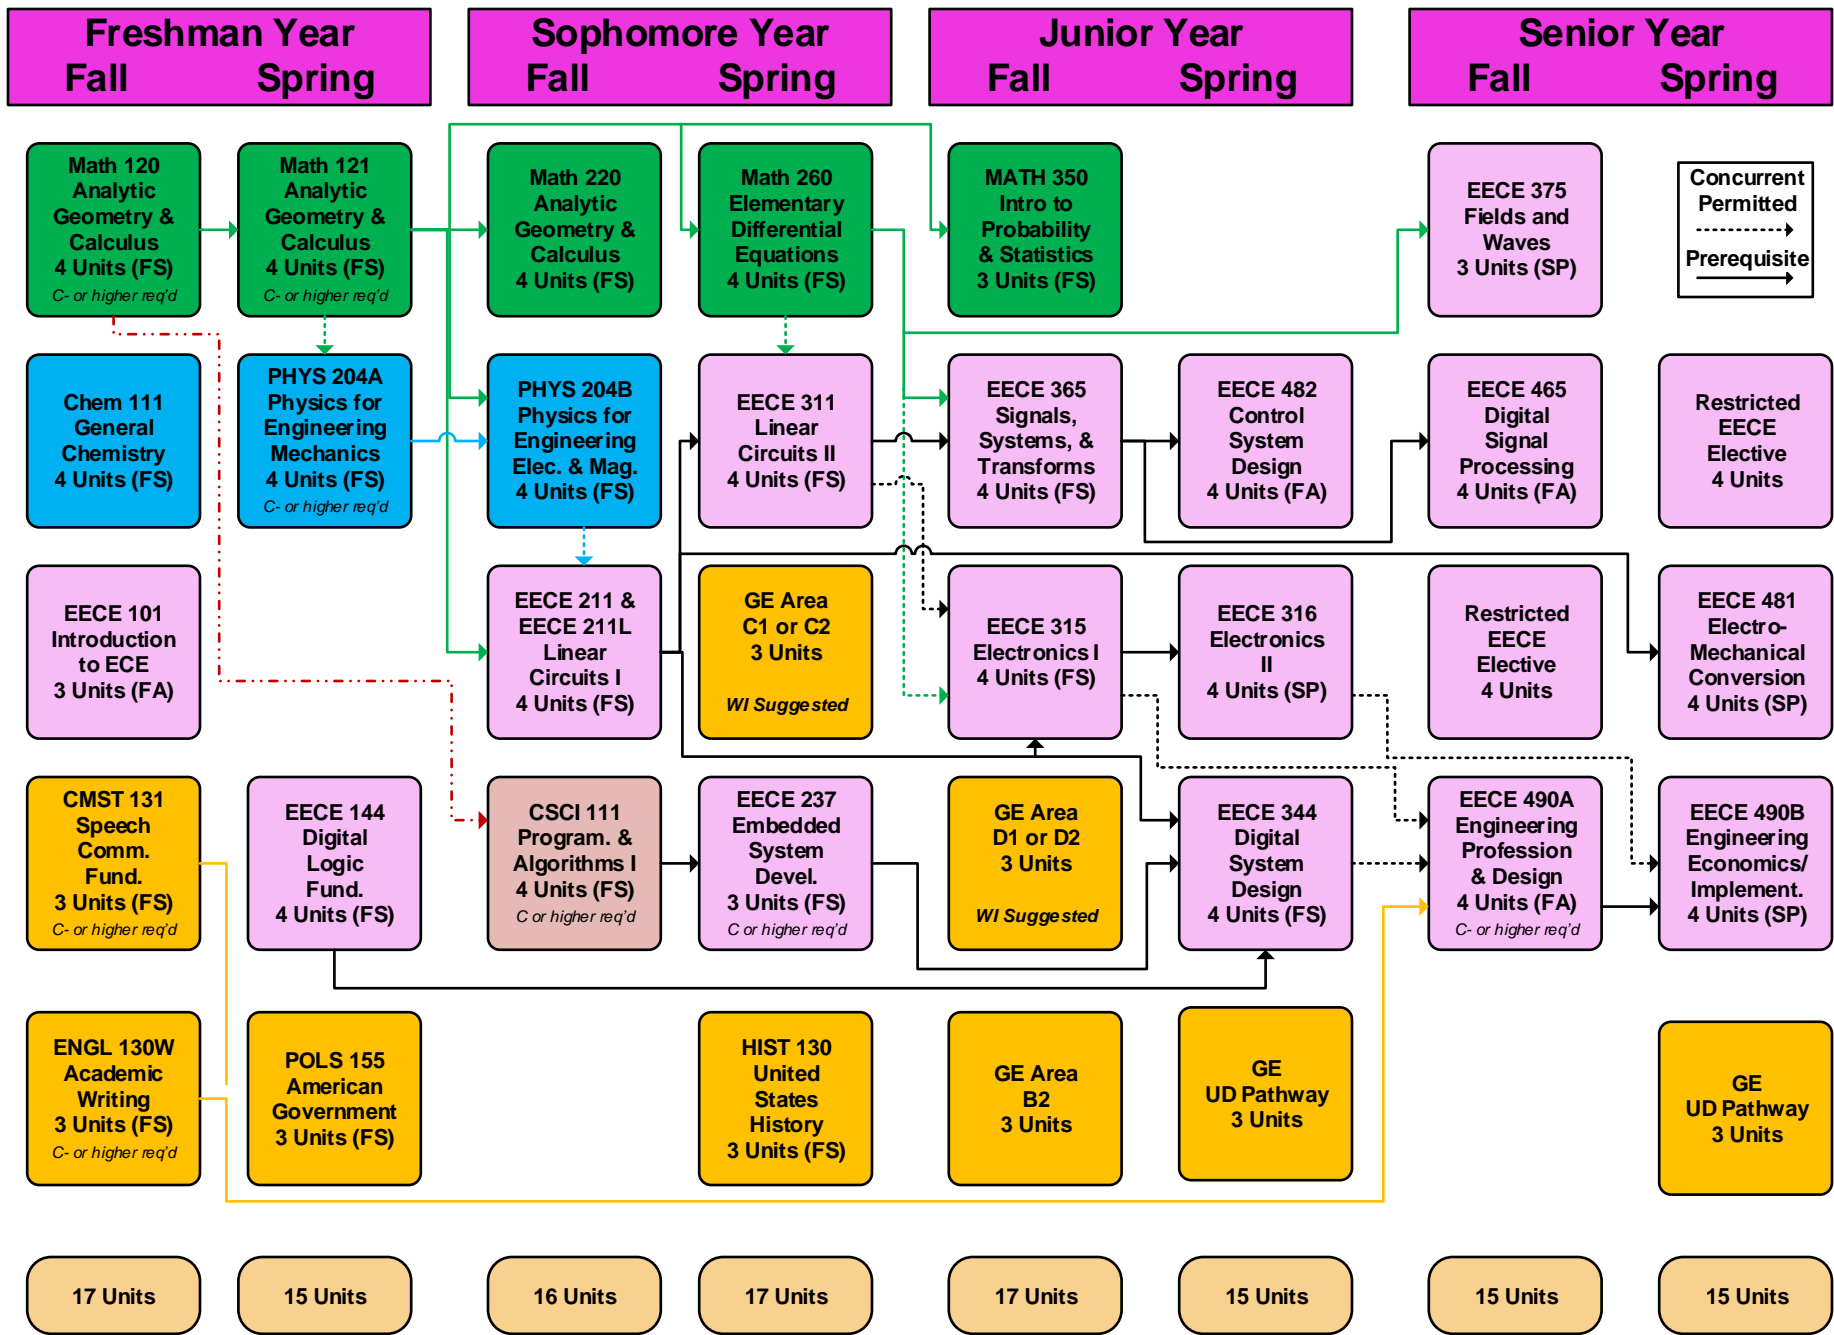

California State University, Chico

2020/2021 Curriculum

Department of Electrical and Computer Engineering

BS in Electrical/Electronic Engineering

Restricted EECE Electives are 300- and 400-level EECE classes that not used as required courses for EE major.
 Department Chair's approval required for other classes.