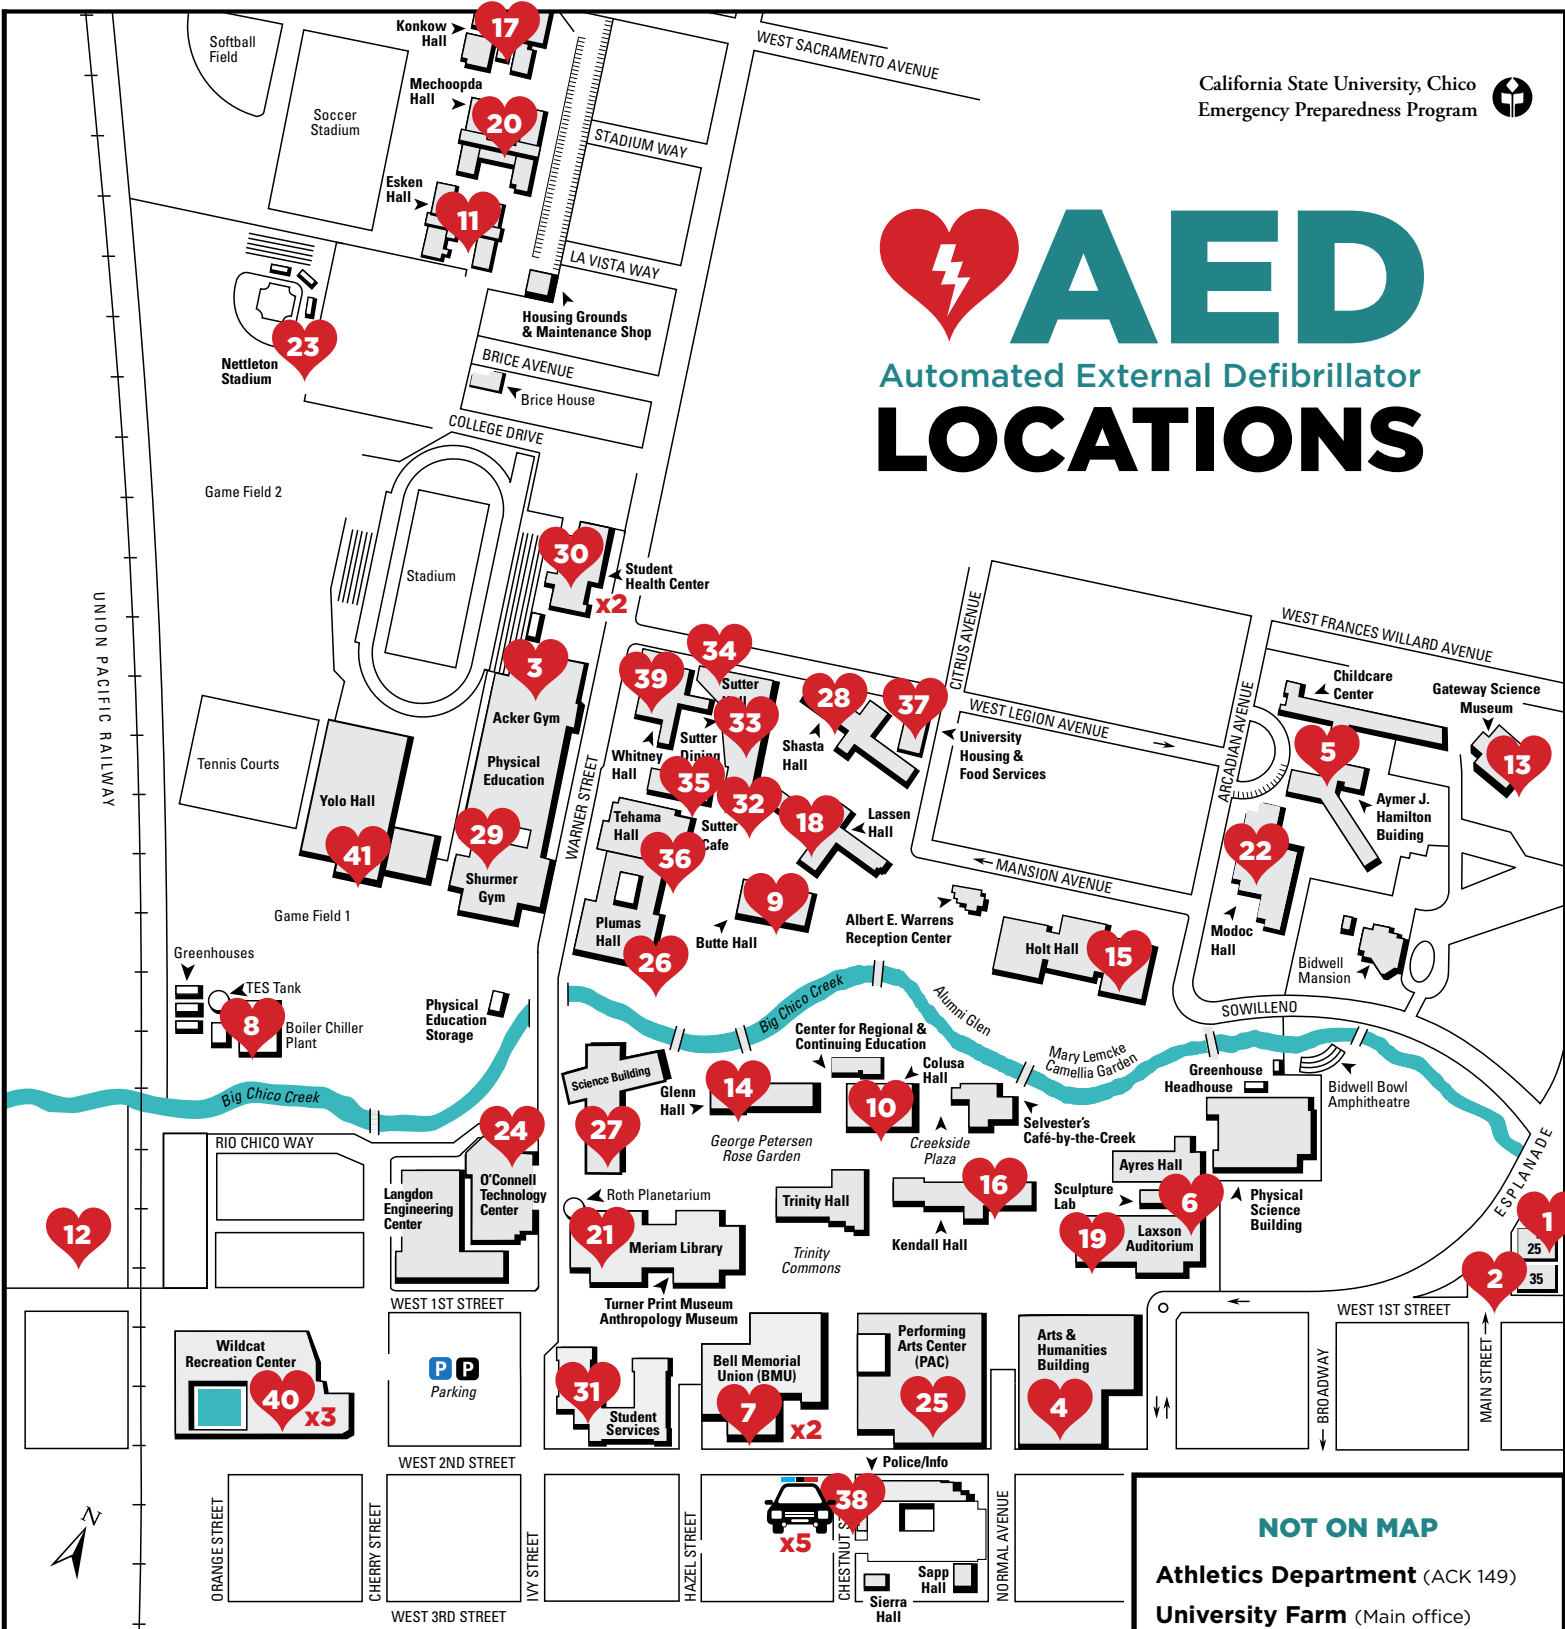

AED

Automated External Defibrillator

LOCATIONS

NOT ON MAP

Athletics Department (ACK 149)
University Farm (Main office)
Nursing Dept. Office
WREC Sports (ACK 126)

1. **25 Main St.** (Lobby)
2. **35 Main St.** (KCHO lobby)
3. **Acker Gymnasium** (Main lobby opposite concessions)
4. **Arts & Humanities** (2nd floor lobby at NW stairs)
5. **Aymer J. Hamilton (AJH)** (Near room 124)
6. **Ayres Hall** (1st floor corridor near room 107)
7. **Bell Memorial Union** (Convention Center & Room 220)
8. **Boiler Chiller Plant**
9. **Butte Hall** (Lobby corridor near room 101)
10. **Colusa Hall** (Main lobby right of office)
11. **Esken Hall** (Main lobby)
12. **FMS Admin Building** (Near front door)
13. **Gateway Science Museum** (Office)
14. **Glenn Hall** (1st floor corridor near room 106)
15. **Holt Hall** (1st floor near room 189)
16. **Kendall Hall** (1st floor near room 113)
17. **Konkow Hall** (Embassy room)
18. **Lassen Hall** (Main lobby)
19. **Laxson Auditorium** (Lobby near restrooms)
20. **Mechoopda Hall** (Main lobby)
21. **Meriam Library - The Grove** (1st floor in The Grove outside room 130)
22. **Modoc Hall** (1st floor corridor at north stairs)
23. **Nettleton Stadium** (Ticket booth)
24. **O'Connell Technology Center** (Corridor near south lobby)
25. **Performing Arts Center** (Near room 144—Harlen Adams)
26. **Plumas Hall** (Near room 108)
27. **Science Building** (Lobby room 100 near room 126C)
28. **Shasta Hall** (Main lobby)
29. **Shurmer Gymnasium** (Corridor by room 101)
30. **Student Health Center** (1st floor corridor and 2nd floor corridor)
31. **Student Services Center 1st Floor** (Elevator lobby)
32. **Sutter Wildcat Den** (South Wall)
33. **Sutter Dining** (By Pizazz)
34. **Sutter Hall** (2nd floor North Tower lobby)
35. **Sutter Multi-Purpose Building (UHUB)** (1st floor Entertainment Center)
36. **Tehama Hall** (1st floor lobby near room 106)
37. **University Housing Office**
38. **University Police Patrol** (5 units)
39. **Whitney Hall** (Lobby near front desk)
40. **Wildcat Recreation Center** (Front desk, lifeguard office, and 2nd floor)
41. **Yolo Hall** (Main lobby southeast)