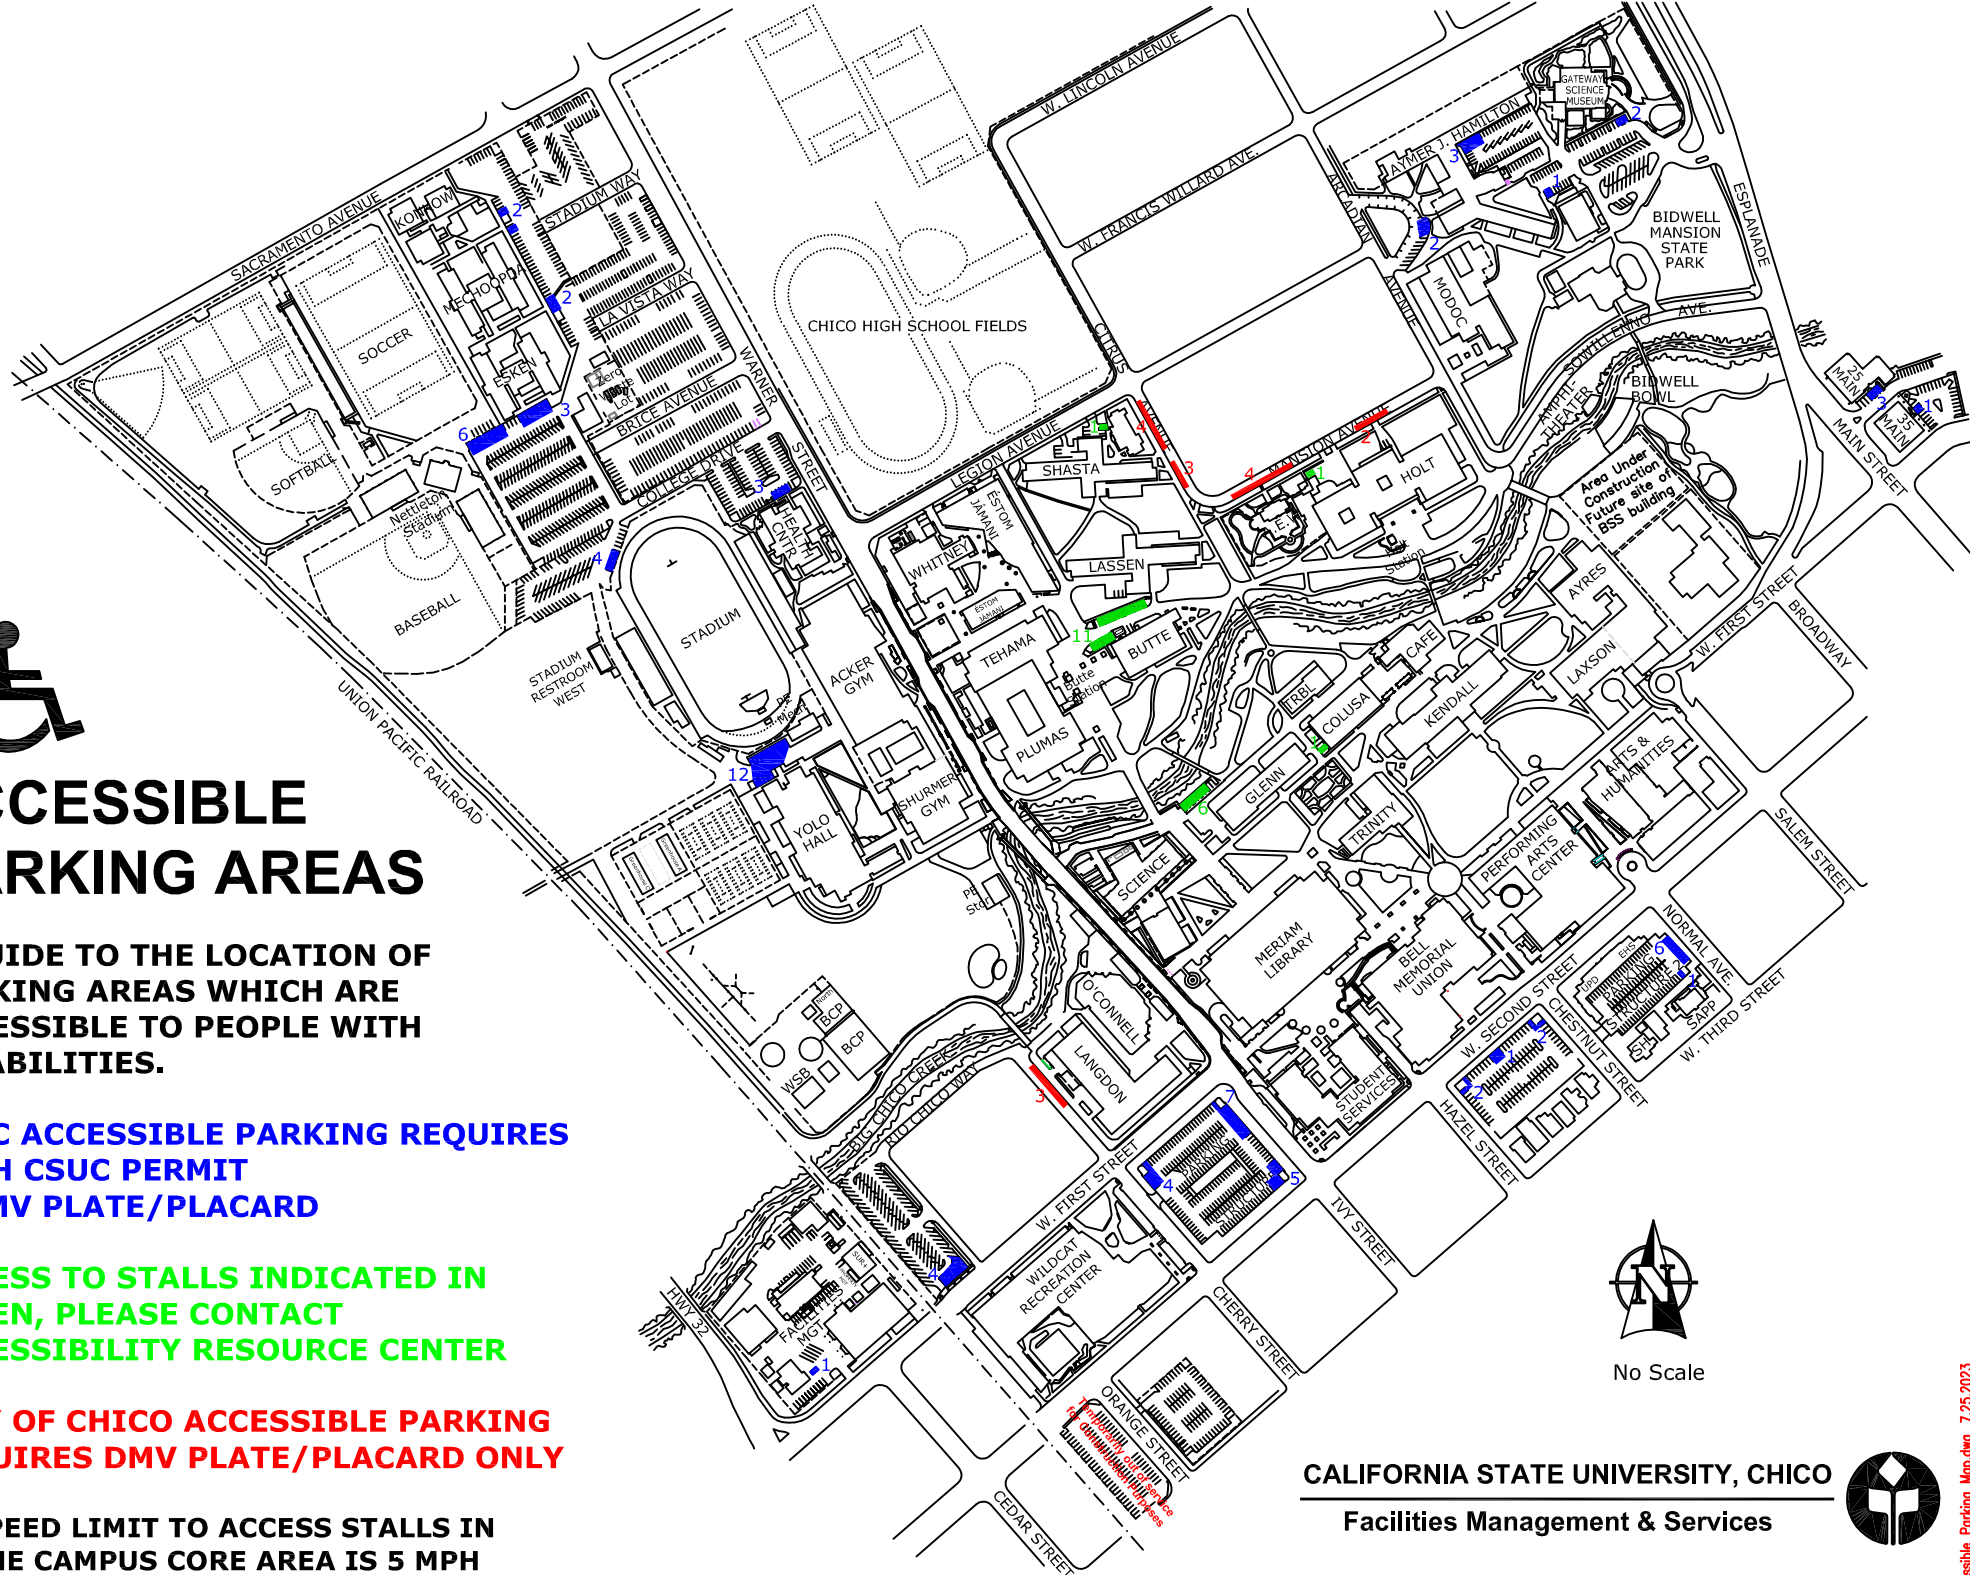

ACCESSIBLE PARKING AREAS

A GUIDE TO THE LOCATION OF PARKING AREAS WHICH ARE ACCESSIBLE TO PEOPLE WITH DISABILITIES.

CSUC ACCESSIBLE PARKING REQUIRES BOTH CSUC PERMIT & DMV PLATE/PLACARD

ACCESS TO STALLS INDICATED IN GREEN, PLEASE CONTACT ACCESSIBILITY RESOURCE CENTER

CITY OF CHICO ACCESSIBLE PARKING REQUIRES DMV PLATE/PLACARD ONLY

SPEED LIMIT TO ACCESS STALLS IN THE CAMPUS CORE AREA IS 5 MPH

No Scale

CALIFORNIA STATE UNIVERSITY, CHICO
Facilities Management & Services