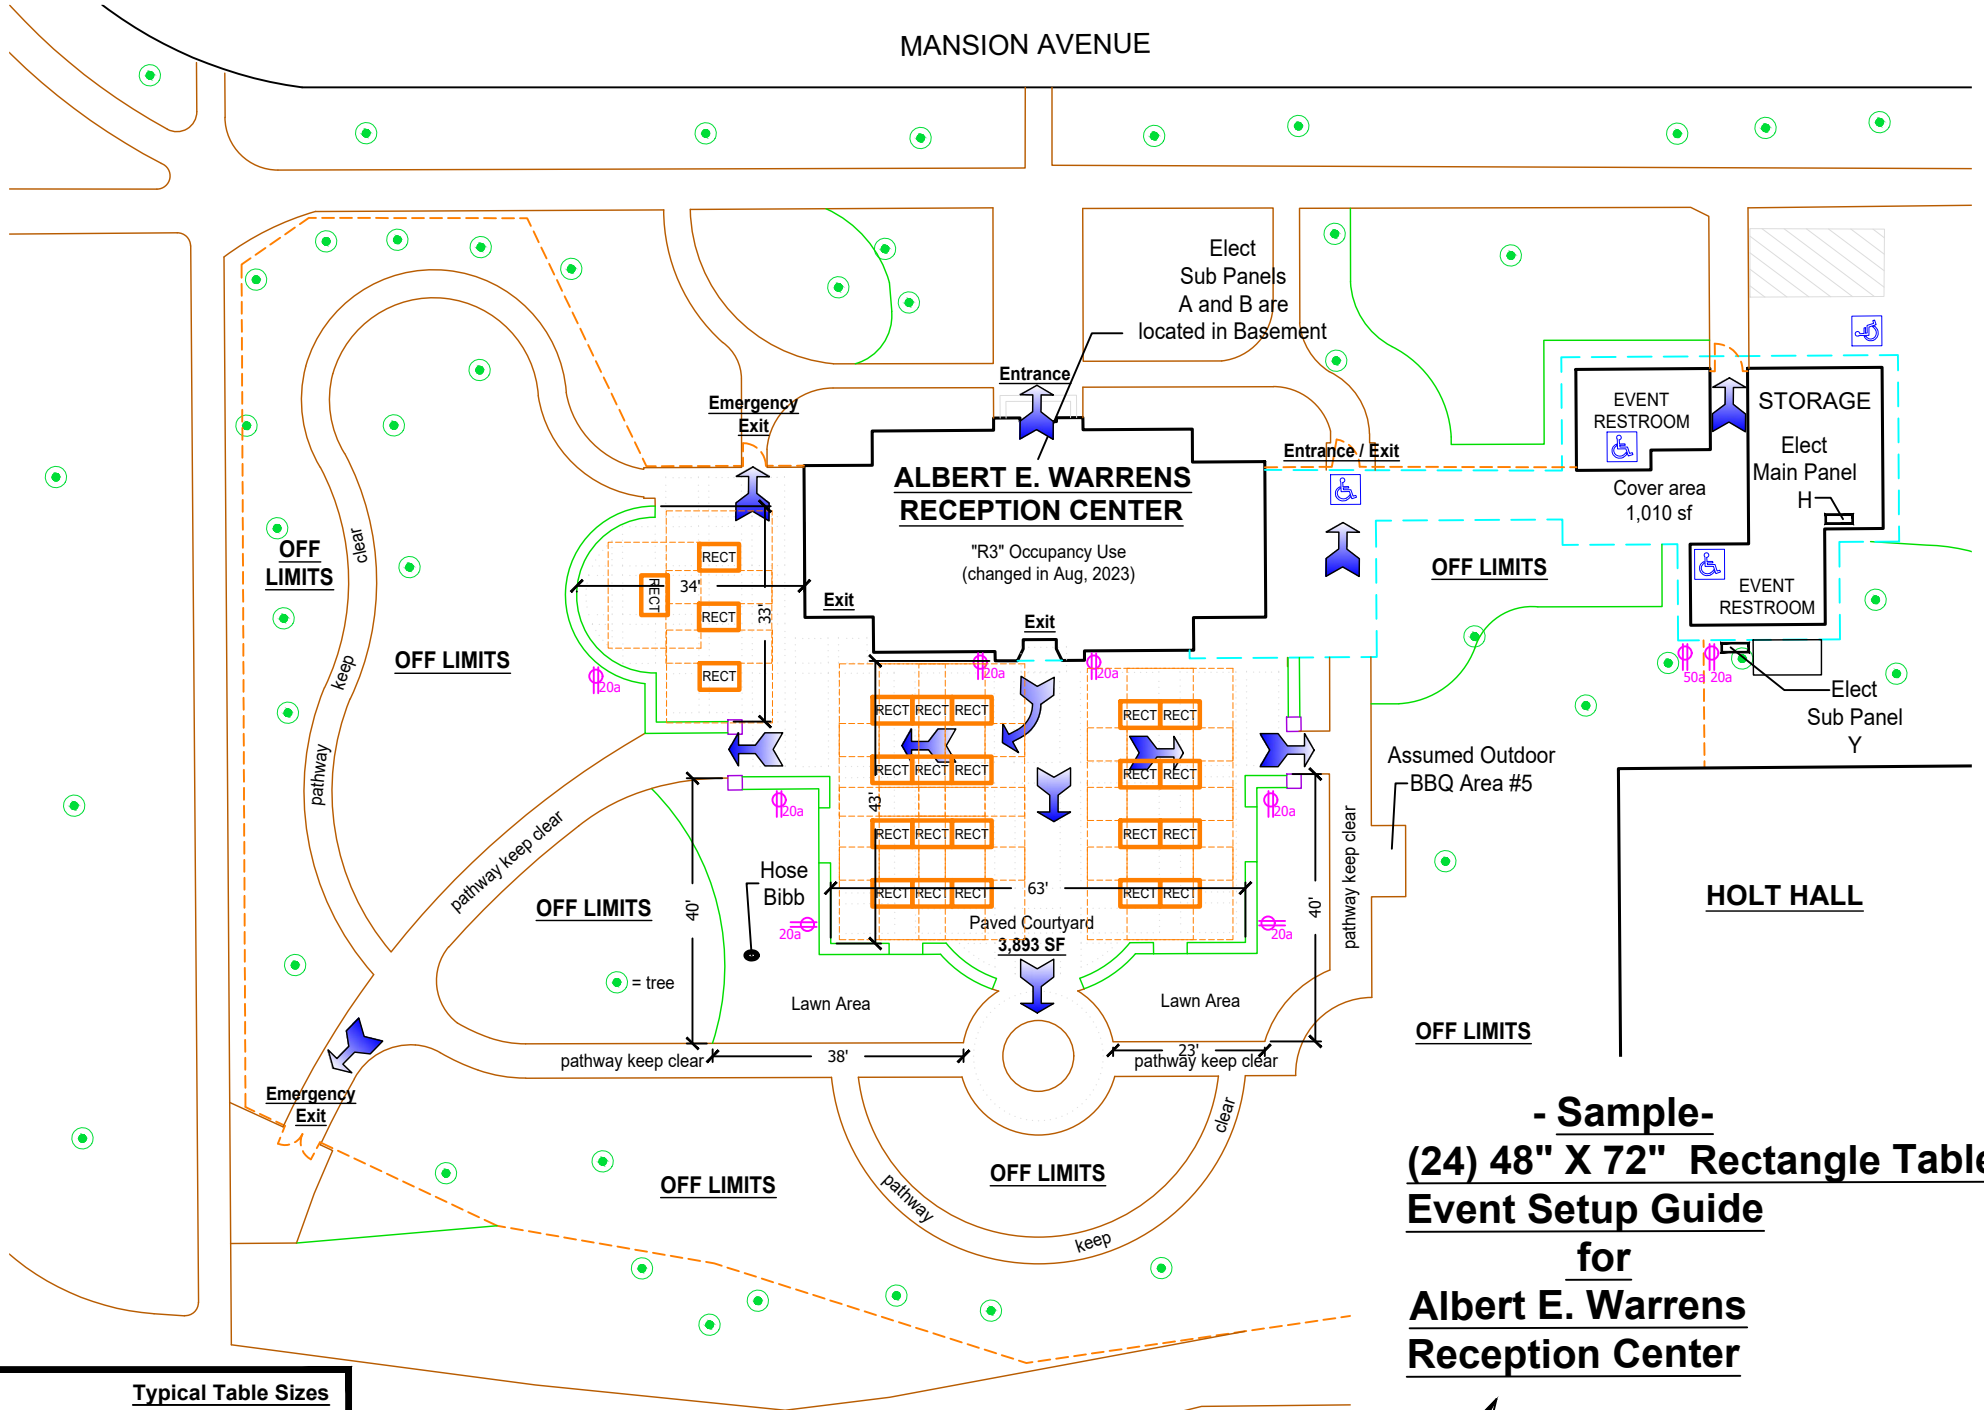

MANSION AVENUE

Event Setup Guide for Albert E. Warrens Reception Center

Please mark where you would like the desired equipment set-up *
and
Submit with AEWG Request Form.

MANSION AVENUE

**- Sample-
 (24) 48" X 72" Rectangle Table
 Event Setup Guide
 for
 Albert E. Warrens
 Reception Center**

Typical Table Sizes

RECT = 48" WIDE X 72" LONG RECTANGLE TABLE

5' clear area boundary

****Please mark where you would like the desired equipment set-up ***
 and
 Submit with AEWG Request Form.**

MANSION AVENUE

**-Sample-
(15) 72" Round Table
Event Setup Guide
for
Albert E. Warrens
Reception Center**

****Please mark where you would like the desired equipment set-up**
 and
 Submit with AEWG Request Form.**