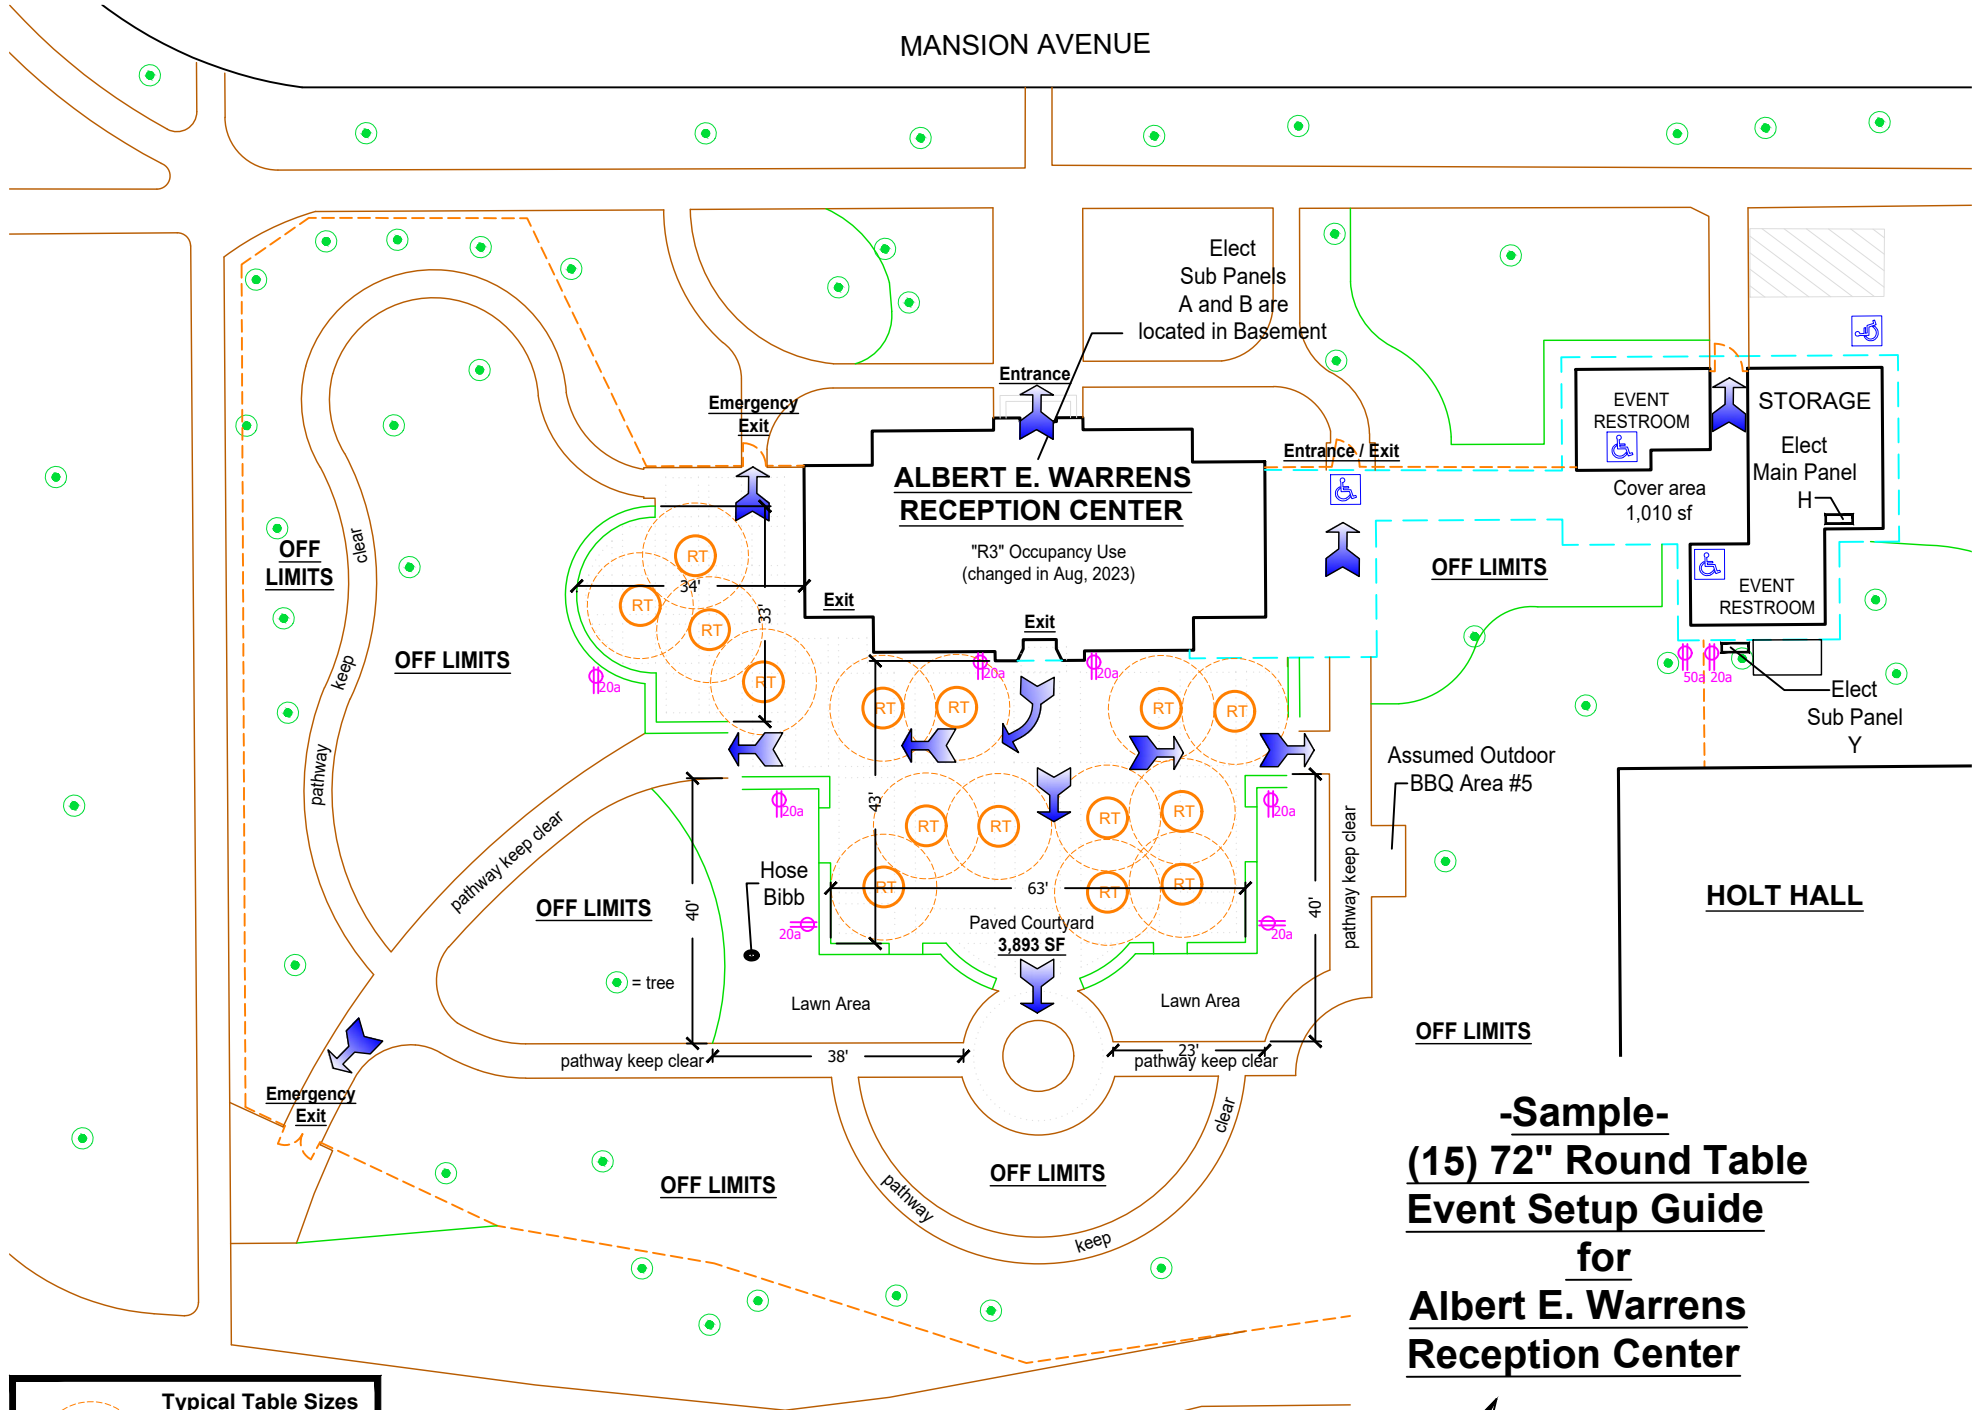

MANSION AVENUE

Event Setup Guide for Albert E. Warrens Reception Center

Please mark where you would like the desired equipment set-up *
and
Submit with AEWG Request Form.

MANSION AVENUE

**- Sample-
 (24) 48" X 72" Rectangle Table
 Event Setup Guide
 for
 Albert E. Warrens
 Reception Center**

Typical Table Sizes

RECT = 48" WIDE X 72" LONG RECTANGLE TABLE

5' clear area boundary

****Please mark where you would like the desired equipment set-up ***
 and
 Submit with AEWG Request Form.**

MANSION AVENUE

**-Sample-
(15) 72" Round Table
Event Setup Guide
for
Albert E. Warrens
Reception Center**

****Please mark where you would like the desired equipment set-up**
 and
 Submit with AEWG Request Form.**