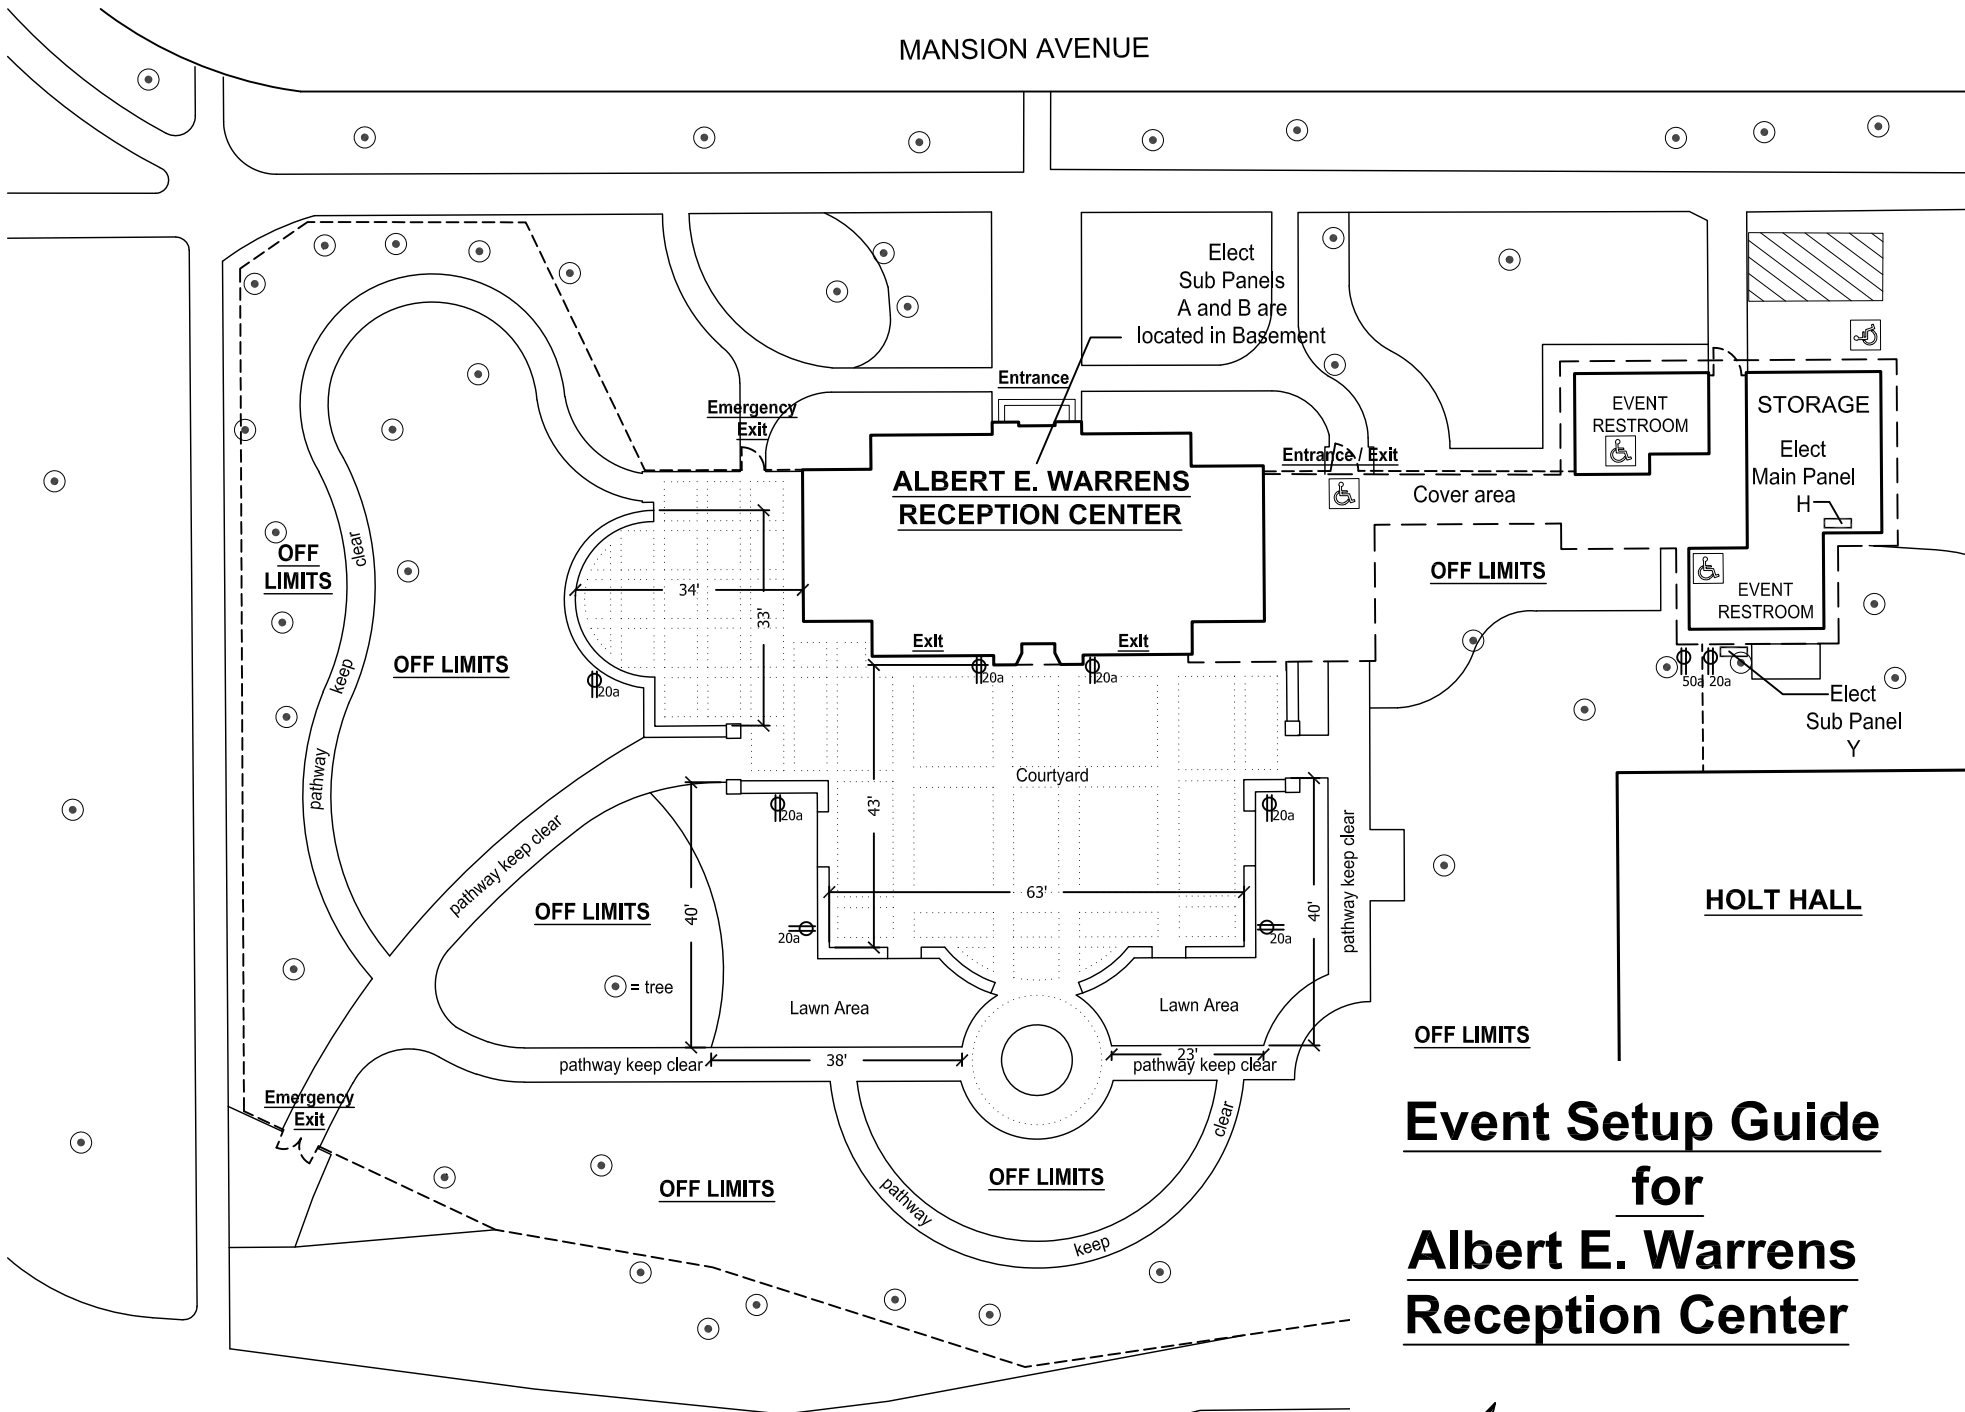

MANSION AVENUE

Event Setup Guide for Albert E. Warrens Reception Center

Please mark where you would like the desired equipment set-up *
and
Submit with AEWC Request Form.