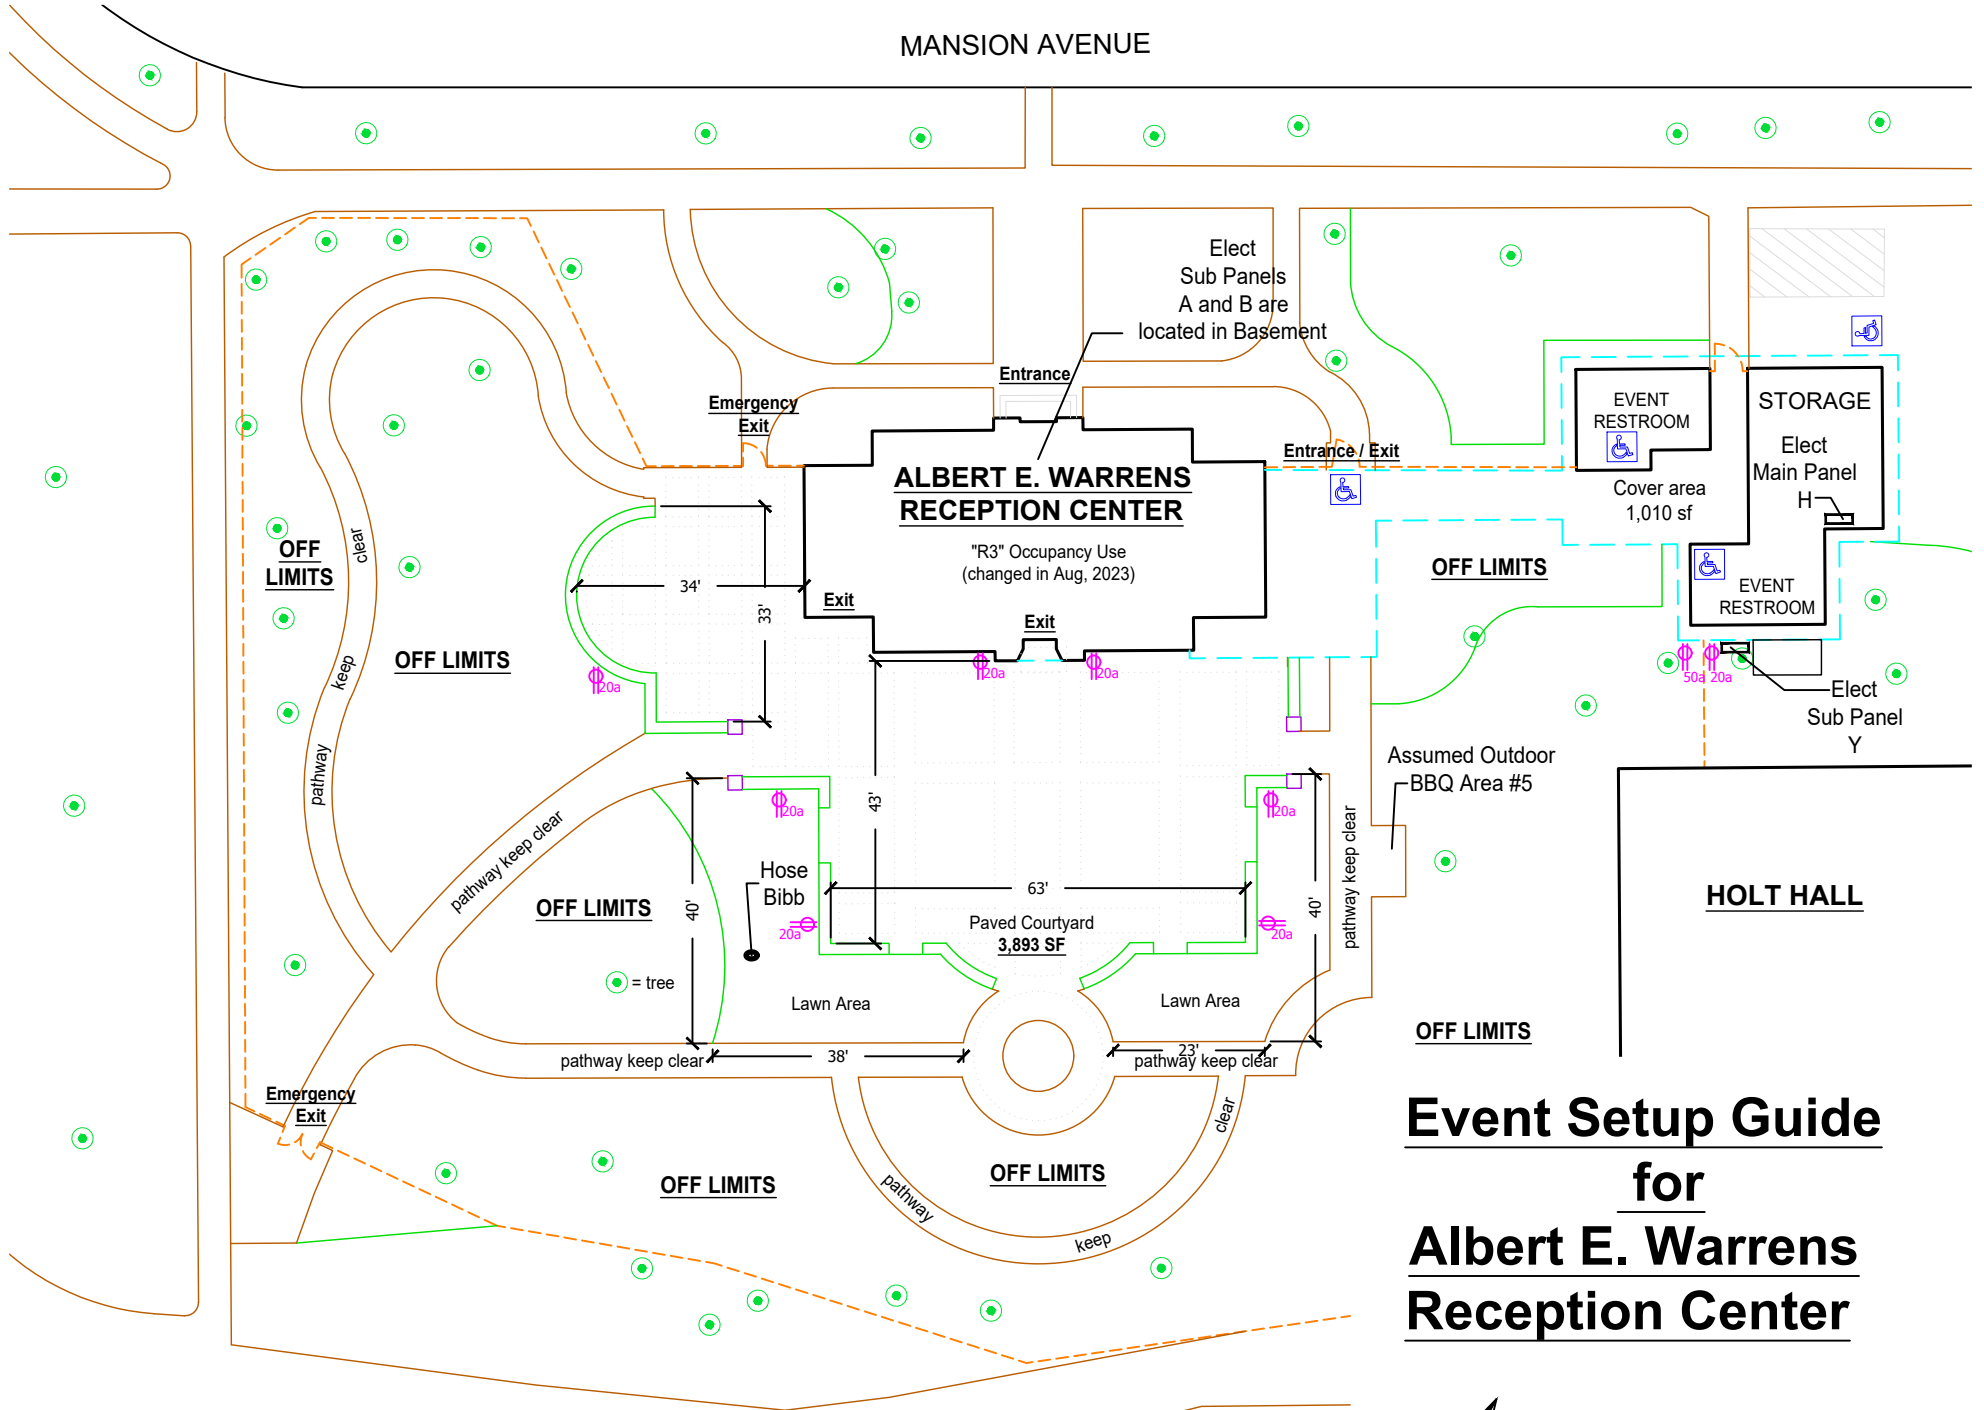

MANSION AVENUE

Event Setup Guide for Albert E. Warrens Reception Center

Please mark where you would like the desired equipment set-up *
and
Submit with AEWG Request Form.

MANSION AVENUE

**- Sample-
 (24) 48" X 72" Rectangle Table
 Event Setup Guide
 for
 Albert E. Warrens
 Reception Center**

Typical Table Sizes

RECT = 48" WIDE X 72" LONG RECTANGLE TABLE

5' clear area boundary

****Please mark where you would like the desired equipment set-up ***
 and
 Submit with AEWG Request Form.**

MANSION AVENUE

**-Sample-
(15) 72" Round Table
Event Setup Guide
for
Albert E. Warrens
Reception Center**

****Please mark where you would like the desired equipment set-up**
 and
 Submit with AEWG Request Form.**