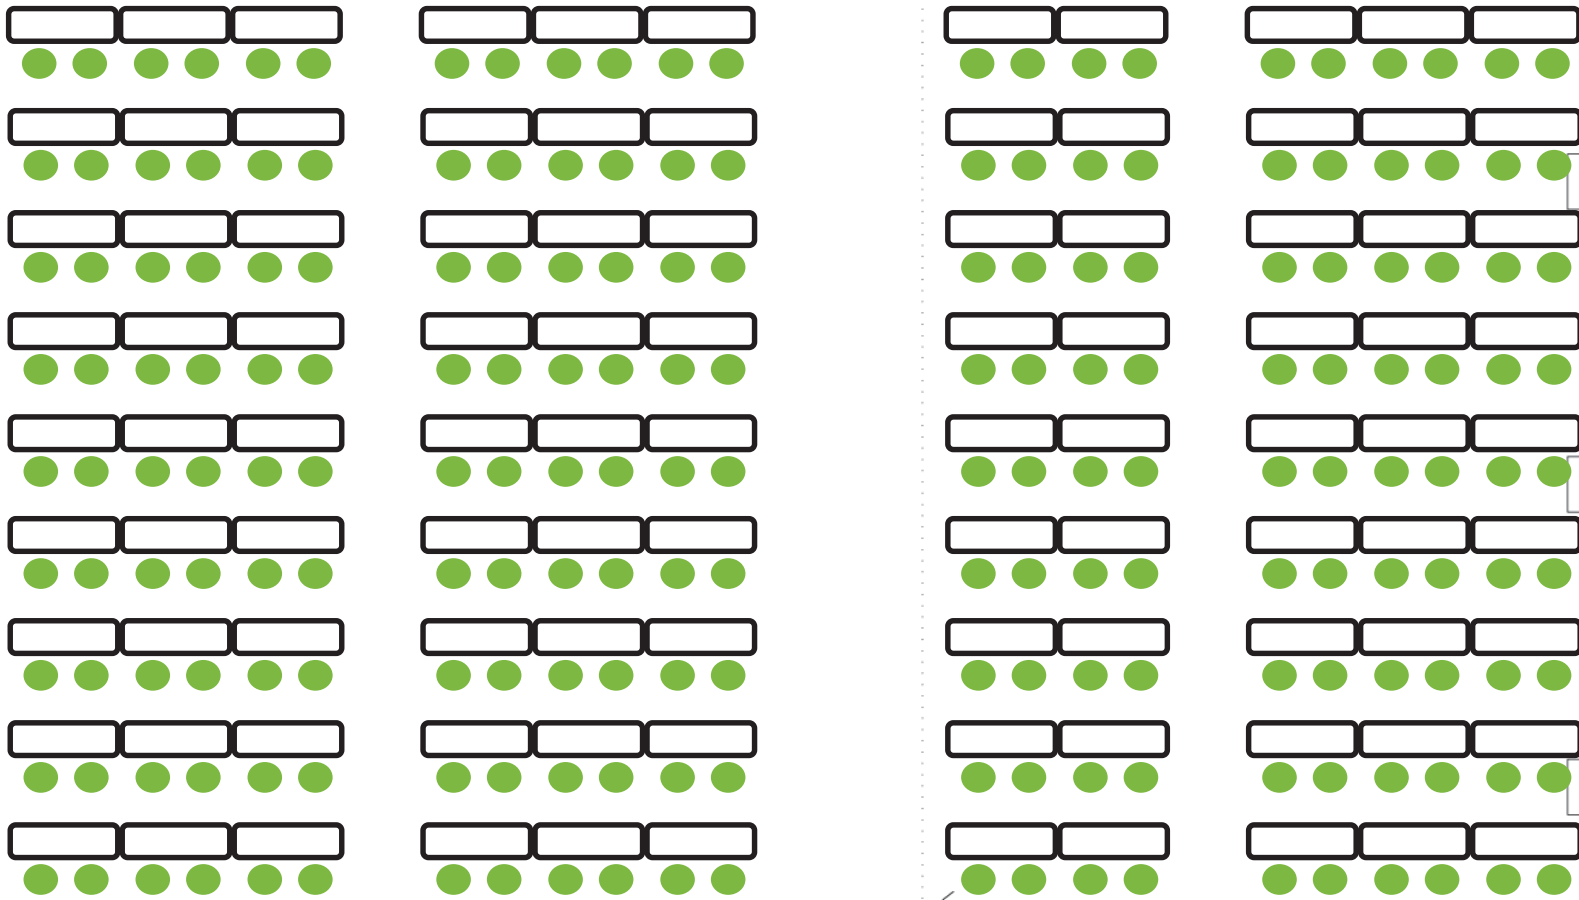

Colusa Hall Room 100 – Standard Setup, 198 seats

Classroom
Style, 2
chairs
per
table,
9 rows
– 198
seats

1" ≈ 8.89'