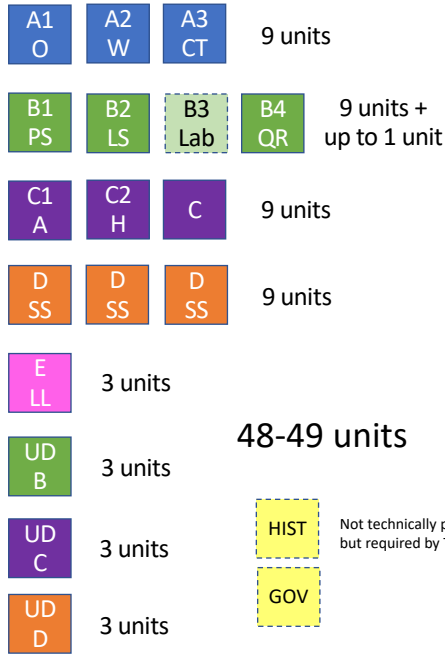

CSU GE Requirements (Current)

Chico State GE Requirements (Current)

CSU GE Requirements (Fall 21-)

Chico State GE Requirements (Fall 21-)