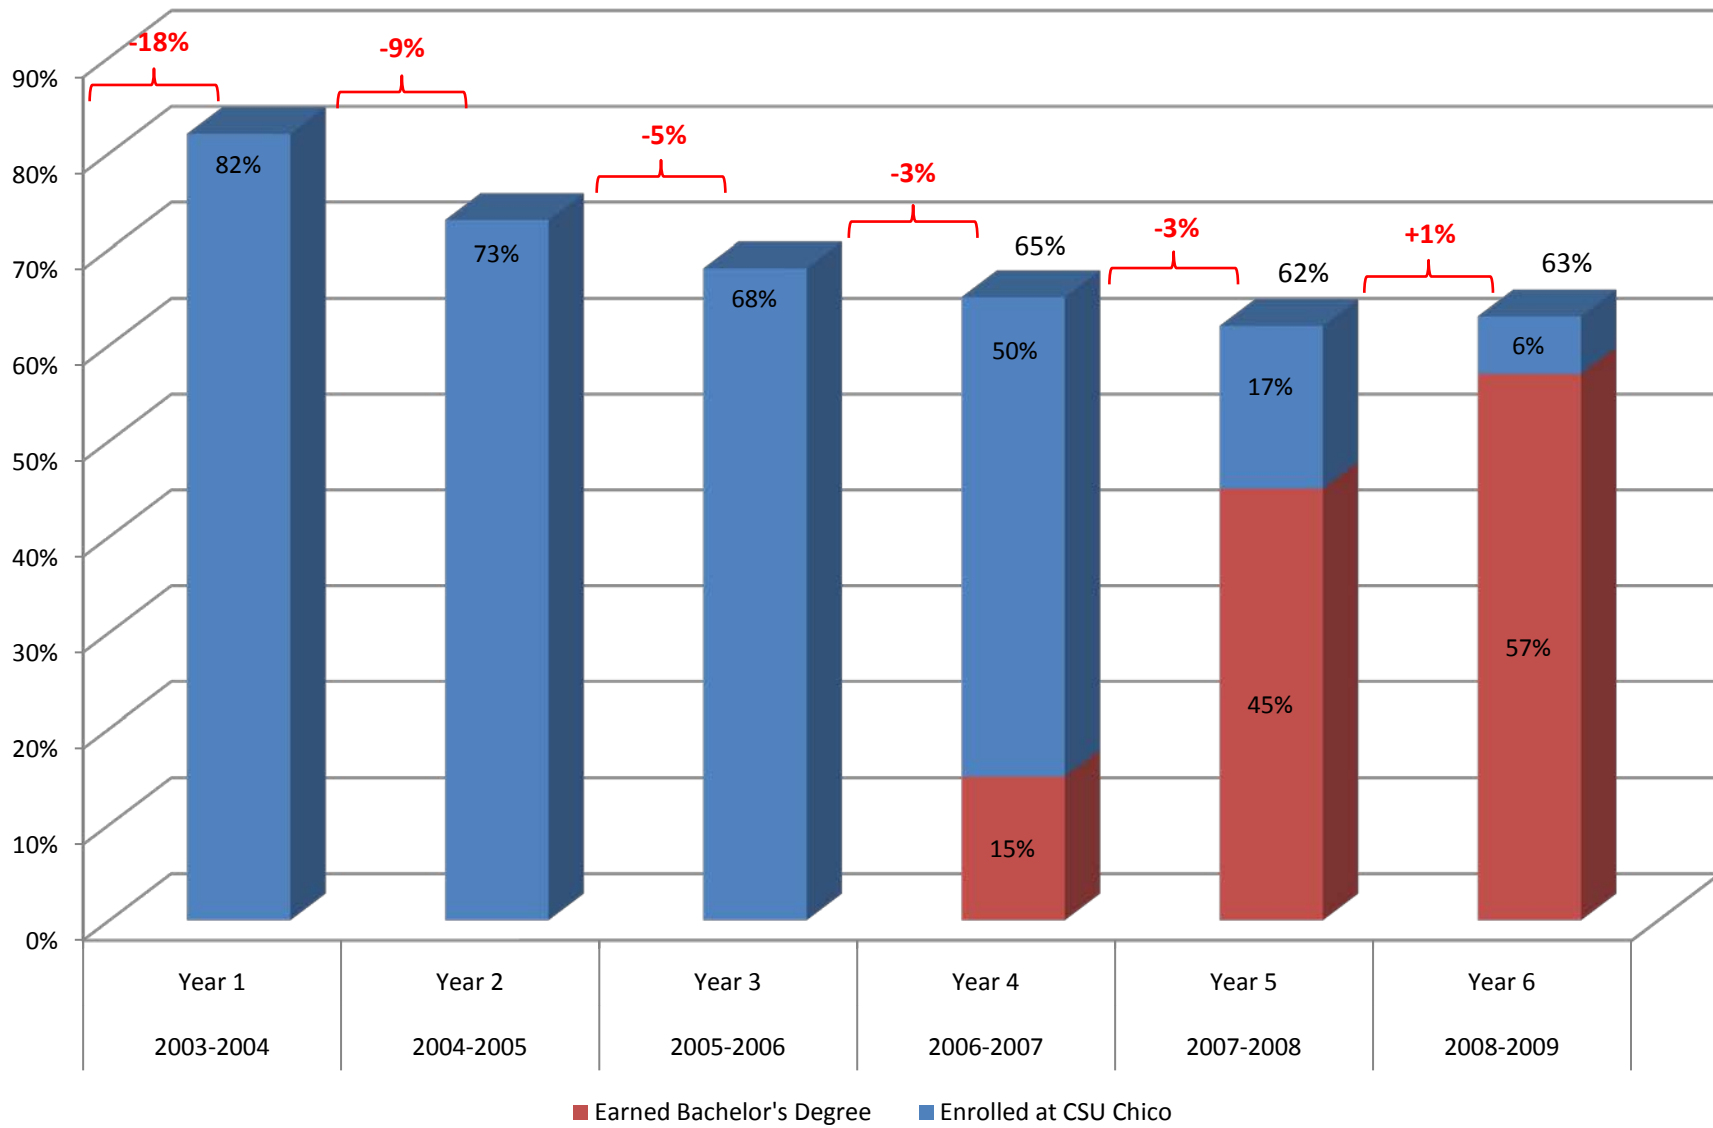

CSU, Chico 6-Year Full-Time Freshmen Graduation and Persistence Rates (2003-2009 Cohort)

CSU, Chico 6-Year Full-Time Freshmen Graduation and Persistence Rates (2004-2010 Cohort)