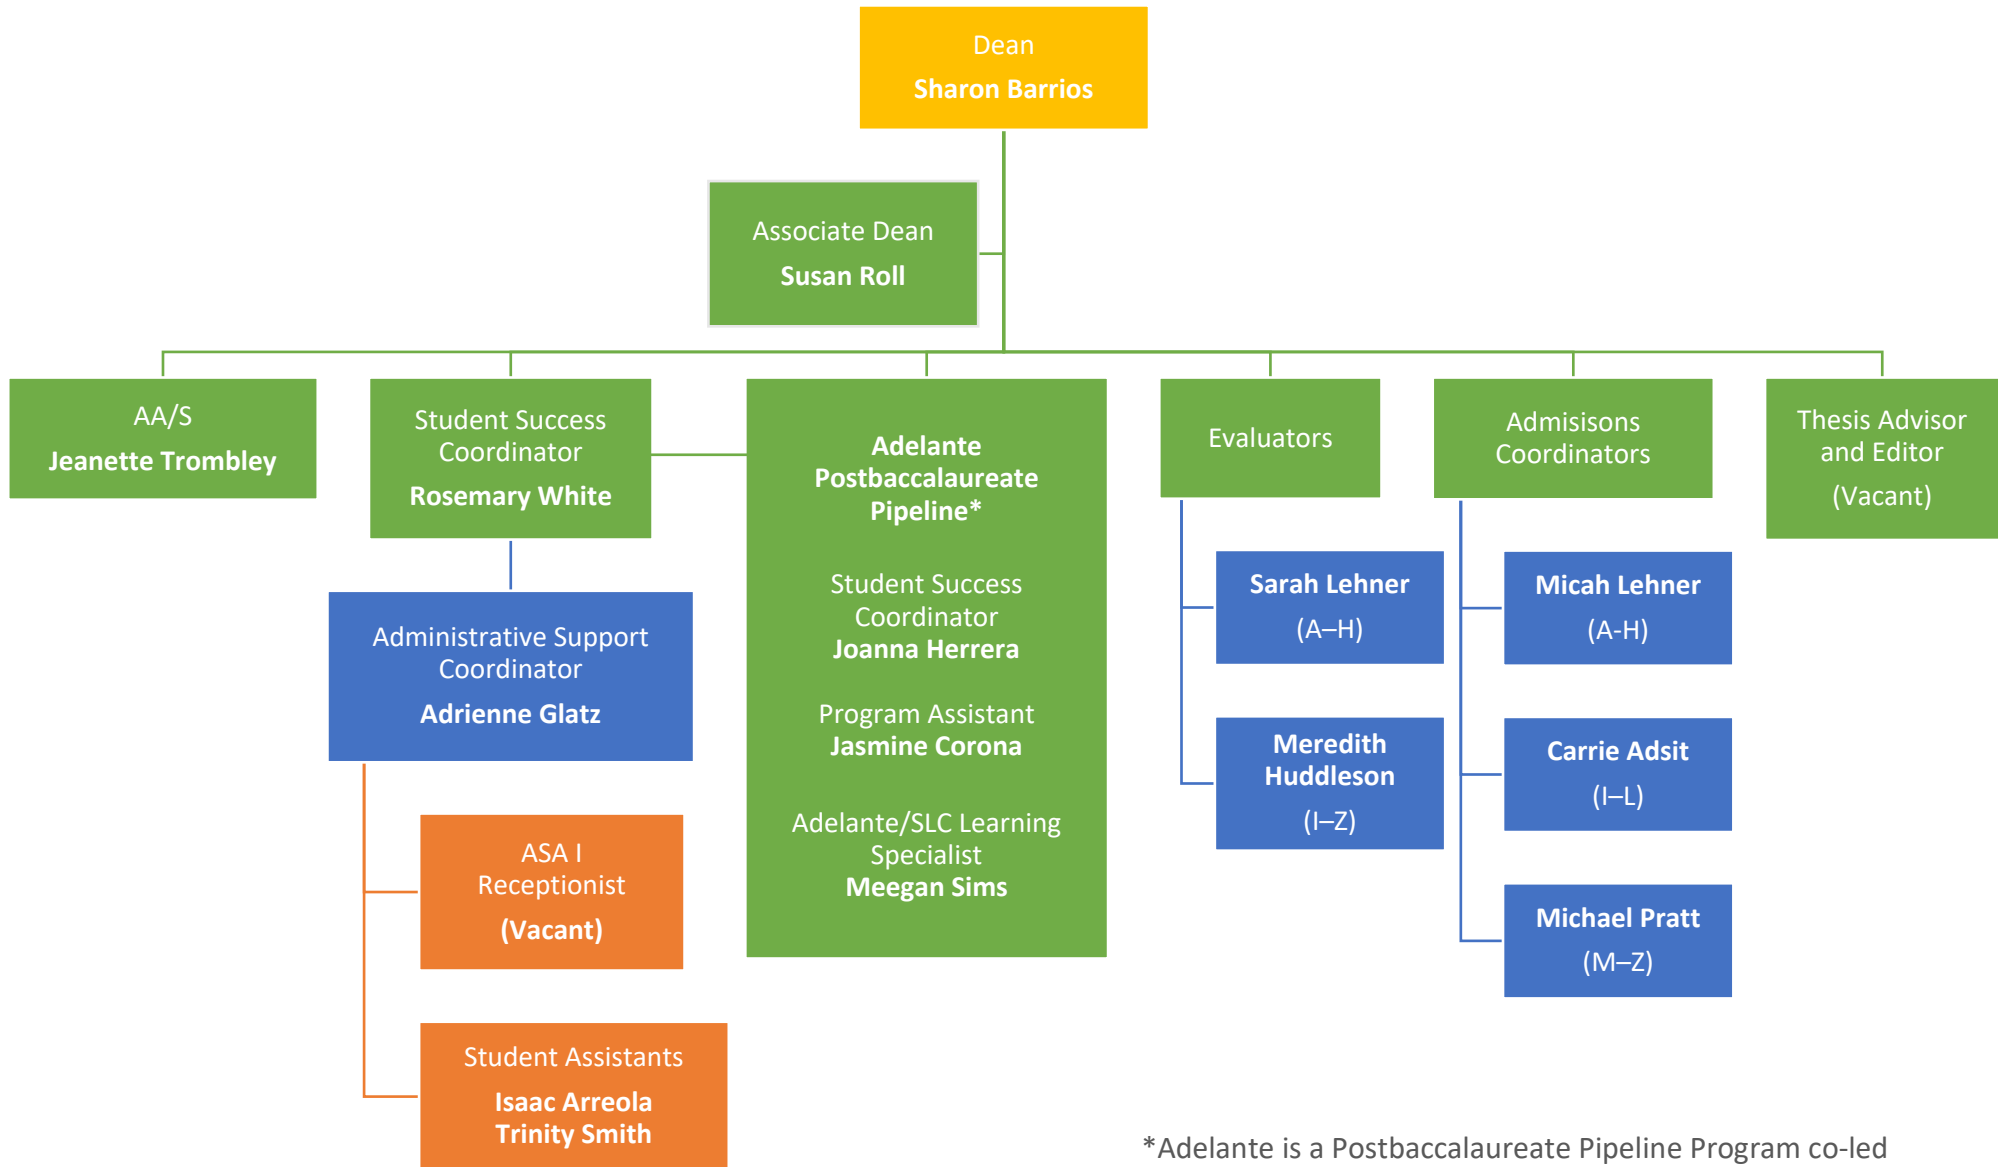

OFFICE OF GRADUATE STUDIES

*Adelante is a Postbaccalaureate Pipeline Program co-led by Graduate Studies and Undergraduate Education