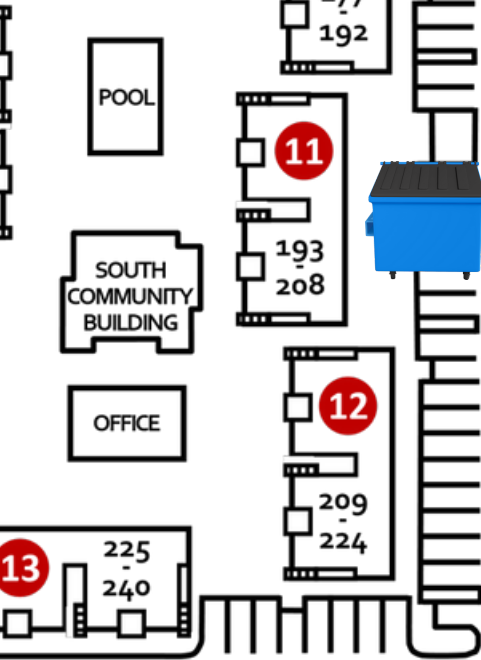

SOUTH

University Village Entrance

WEST SACRAMENTO AVENUE

MAINTENANCE SHOP

Move In Check In

PROGRAMMING BUILDING