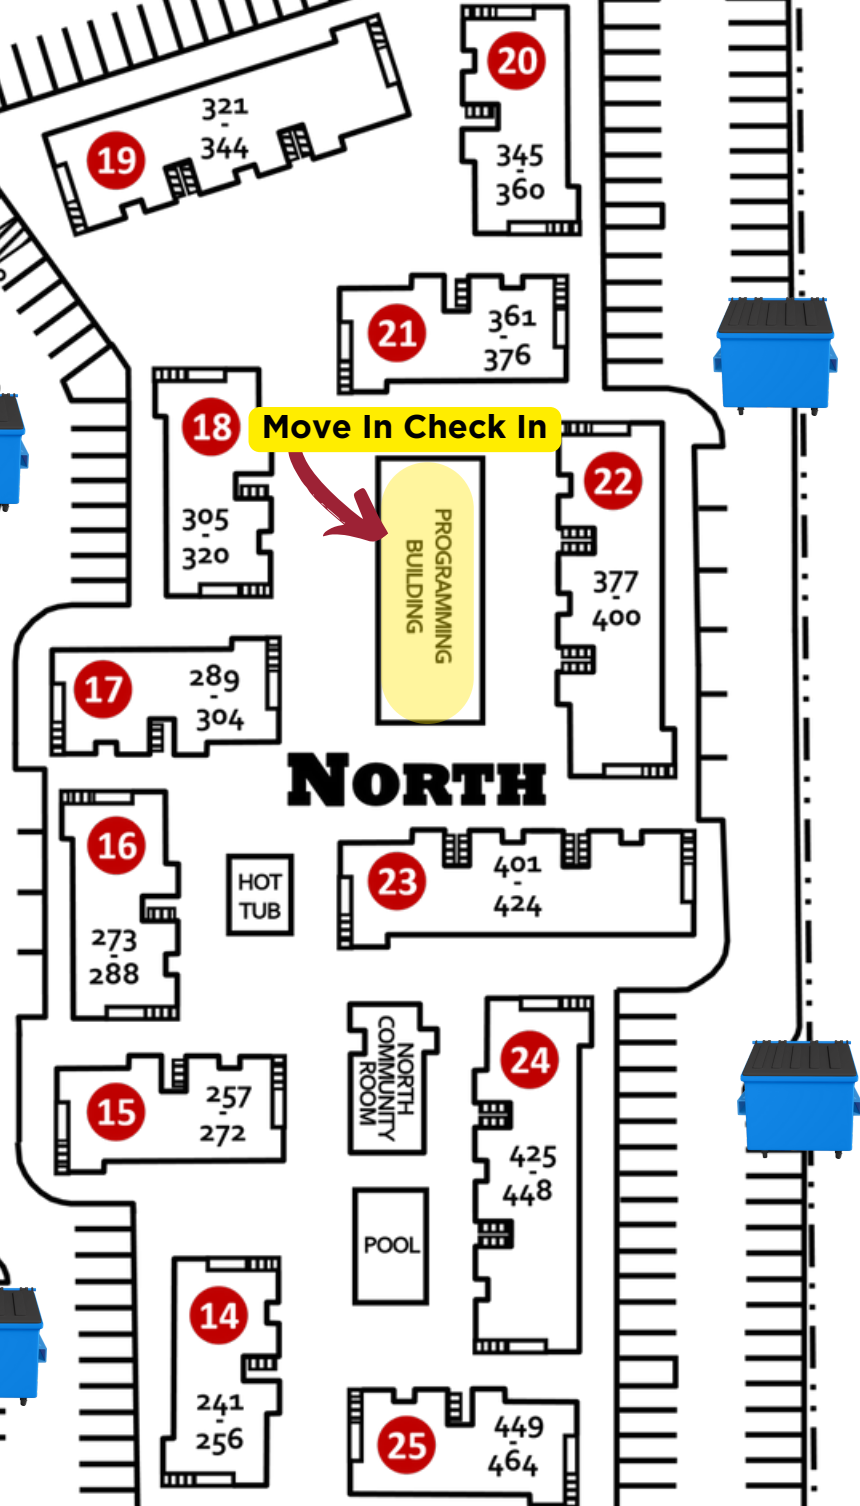

### Floorplans

### SOUTH

University Village Entrance

WEST SACRAMENTO AVENUE

MAINTENANCE SHOP

Move In Check In

PROGRAMMING BUILDING

### NORTH

EXIT ONLY

NORD AVENUE

EXIT ONLY

NORD AVENUE

EXIT ONLY