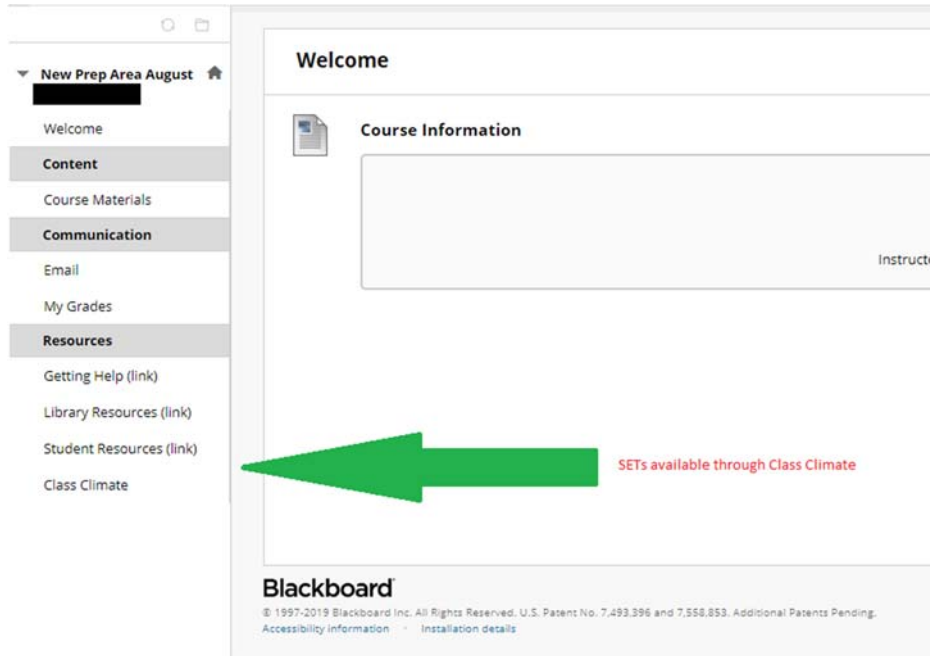

Class Climate Student Evaluation of Teaching (SET) in Blackboard Learn

Student Evaluation of Teaching (SET) response rates and final reports are now available using the Class Climate product for those that select Online Surveys for SETs.

From the left-hand menu under Resources, select Class Climate

Faculty may now see an updated number of responses, and once the grades are posted and all surveys are closed, faculty may see the final results via Blackboard Learn.