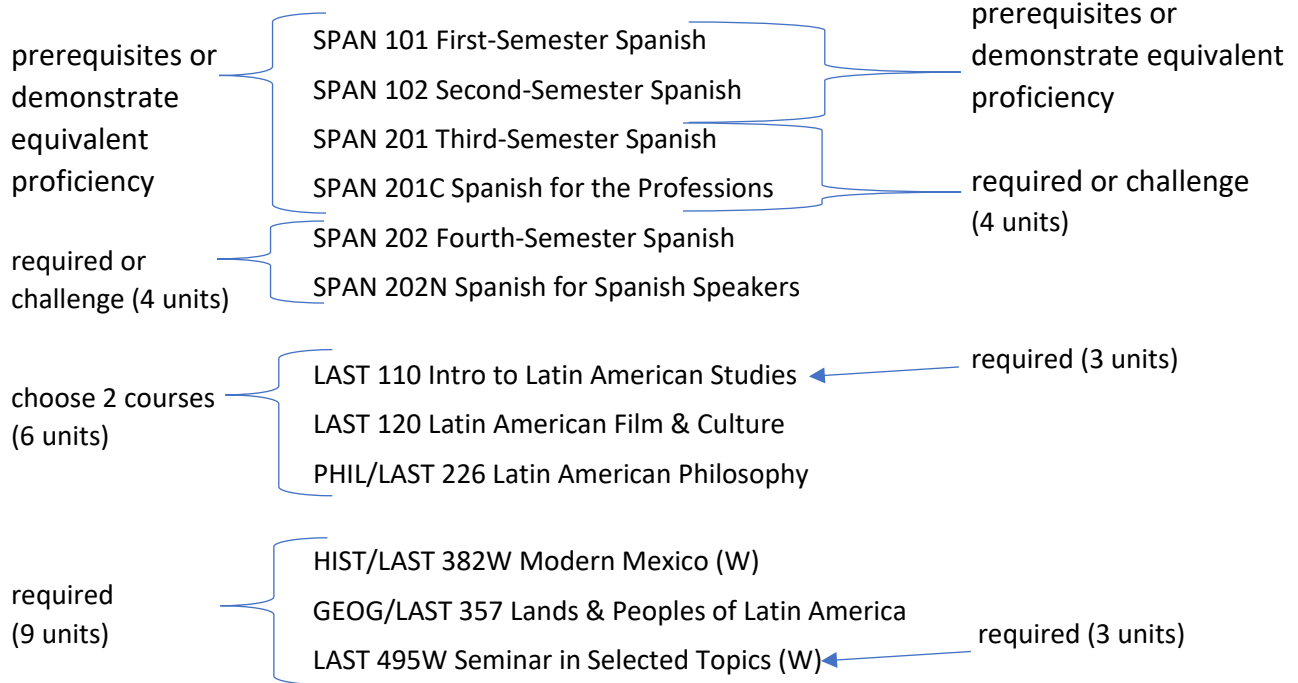

Latin American Studies

Major (28-40 units)

Minor (22-30 units)

Major electives: 12 units selected from **Group A** (6+ units) and **Group B** (3+ units)

Minor electives: 12 units selected from **Group A & Group B**. (No more than 6 units from one discipline)

GROUP B

ANTH 437 International Dev & Globalization
 ECON 375 The Developing Countries
 HIST 380 Colonial Latin America
 HIST 381 Modern Latin America
 HIST 480 Social Revolution in Latin America
 INST 401 International Forum
 LAST 489 Intercultural Experiential Learning