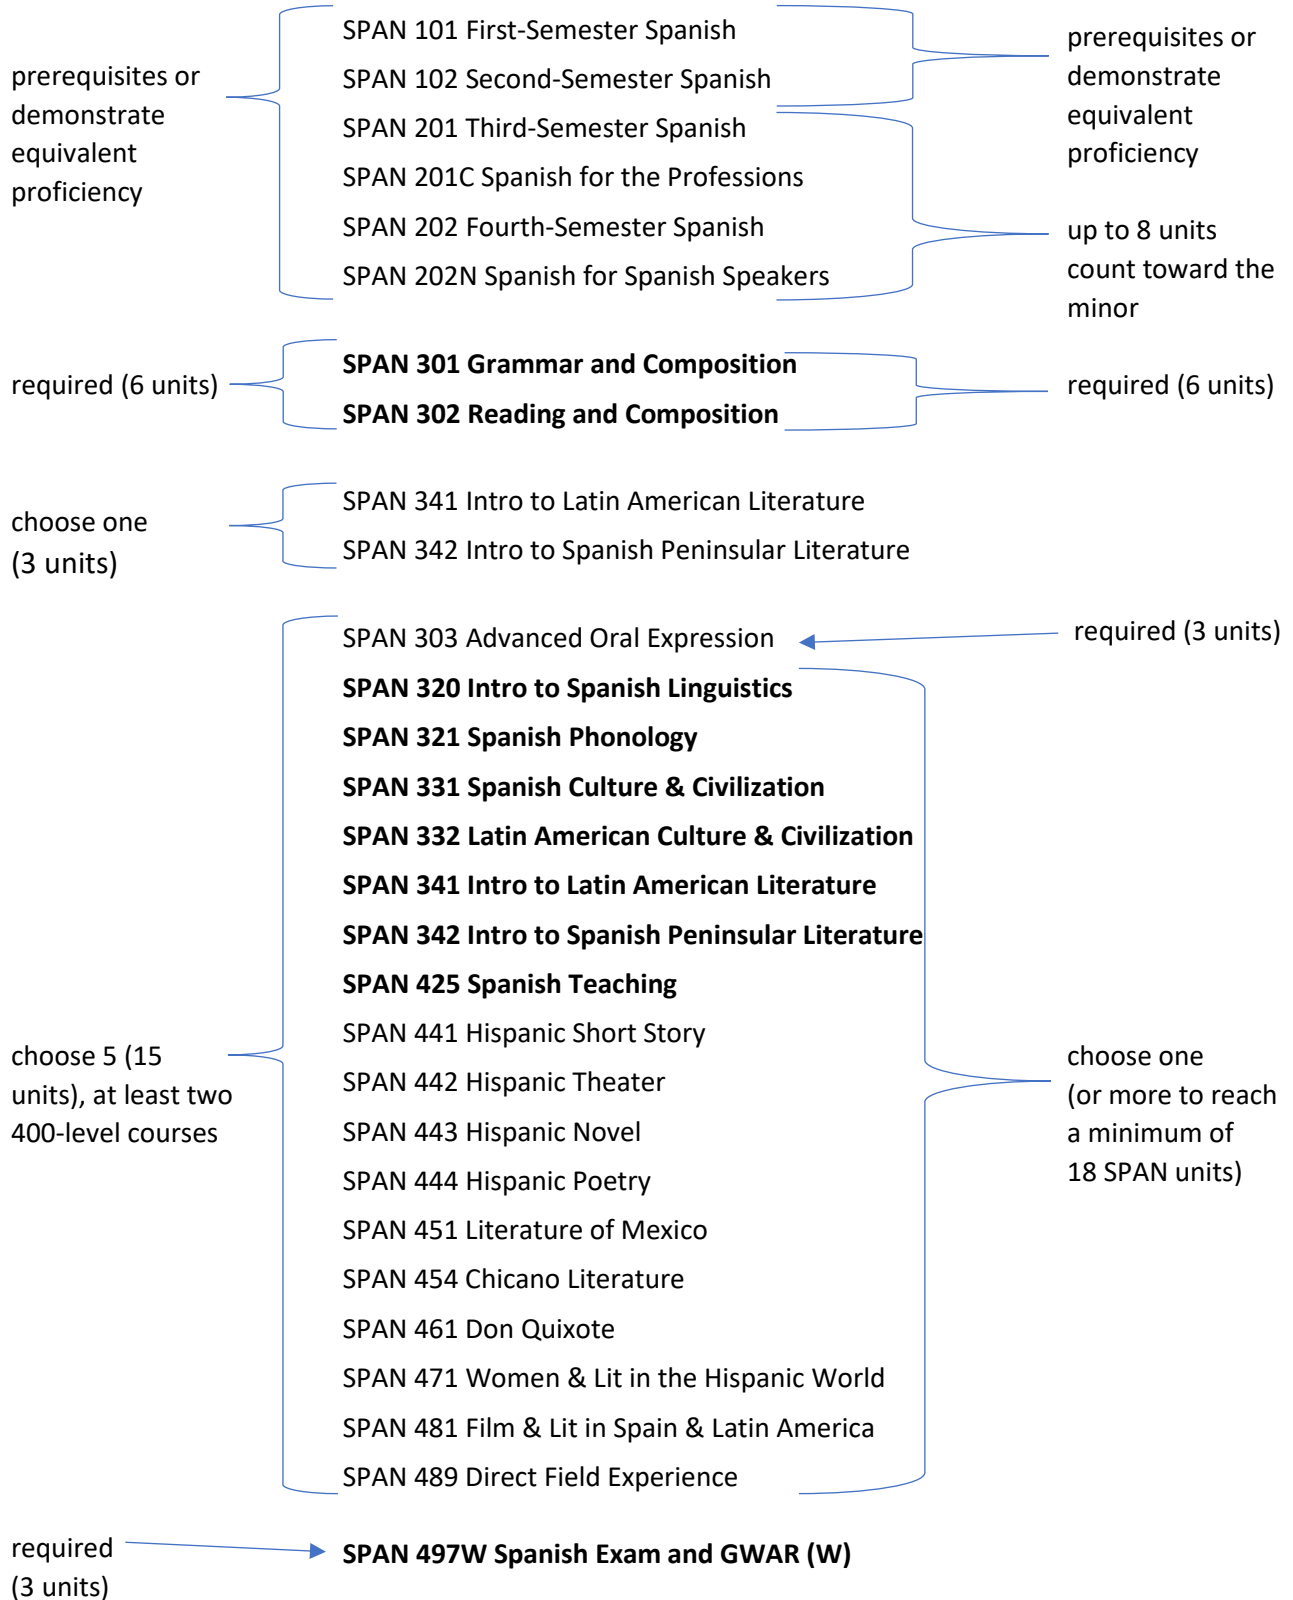

## Major (General) (27-43 units)

## Minor (18-20 units)

Boldface courses + 3 upper division electives (9 units) required for the

## Pre-Credential in Spanish (39-54 units)