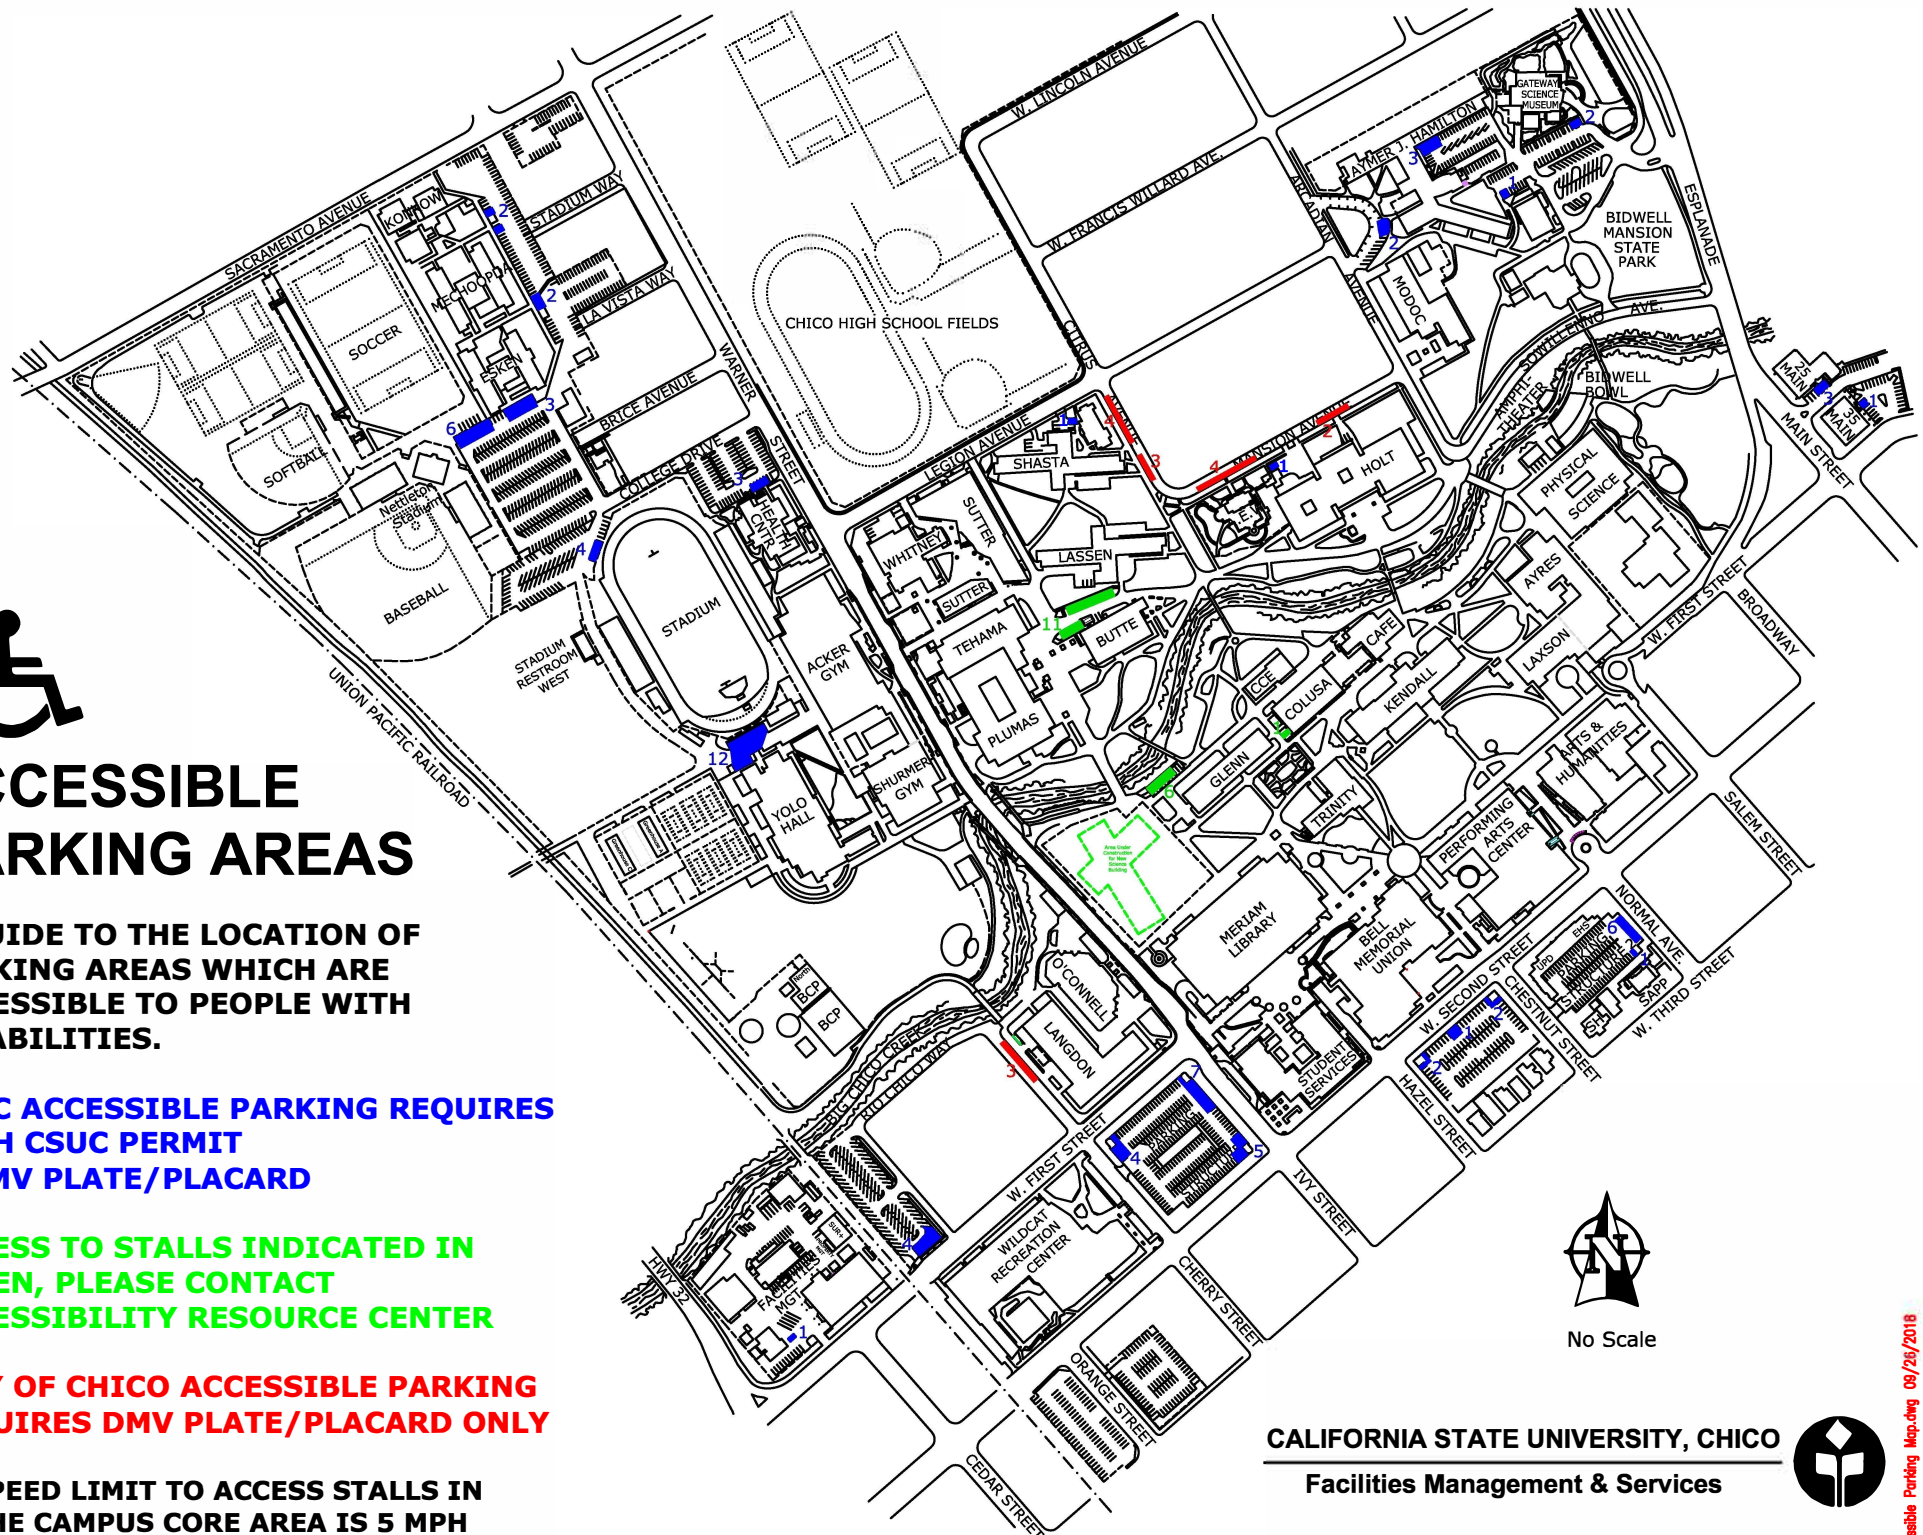

# ACCESSIBLE PARKING AREAS

A GUIDE TO THE LOCATION OF PARKING AREAS WHICH ARE ACCESSIBLE TO PEOPLE WITH DISABILITIES.

**CSUC ACCESSIBLE PARKING REQUIRES BOTH CSUC PERMIT & DMV PLATE/PLACARD**

**ACCESS TO STALLS INDICATED IN GREEN, PLEASE CONTACT ACCESSIBILITY RESOURCE CENTER**

**CITY OF CHICO ACCESSIBLE PARKING REQUIRES DMV PLATE/PLACARD ONLY**

**SPEED LIMIT TO ACCESS STALLS IN THE CAMPUS CORE AREA IS 5 MPH**

No Scale

**CALIFORNIA STATE UNIVERSITY, CHICO**  
Facilities Management & Services