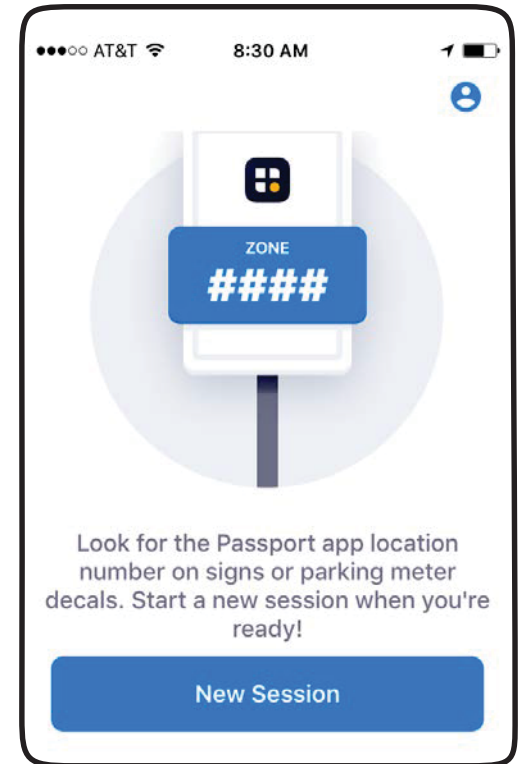

CSU, CHICO
UNIVERSITY POLICE
2ND & CHESTNUT
CHICO, CA 95929
530-898-5555