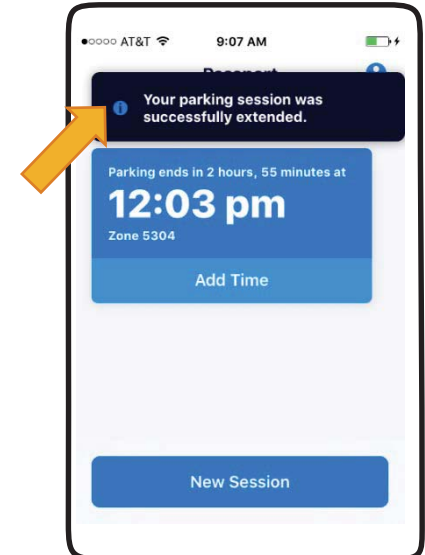

Where to park

Citations

Pay citation

ppprk.com

Rules & Regulations

Accessible Parking

Event Parking

Carpool Parking

Commercial Parking

Parking Services

University Police

OPTIONS

EXTEND TIME

Click ADD TIME on your confirmation screen.

Choose the duration you want to extend your parking session, then click EXTEND. Fees will be added accordingly ($1/hr)

You will not be charged the $0.15 fee again, **however** if your session expires, fees will re-apply.

CSU, CHICO
UNIVERSITY POLICE
2ND & CHESTNUT
CHICO, CA 95929
530-898-5555