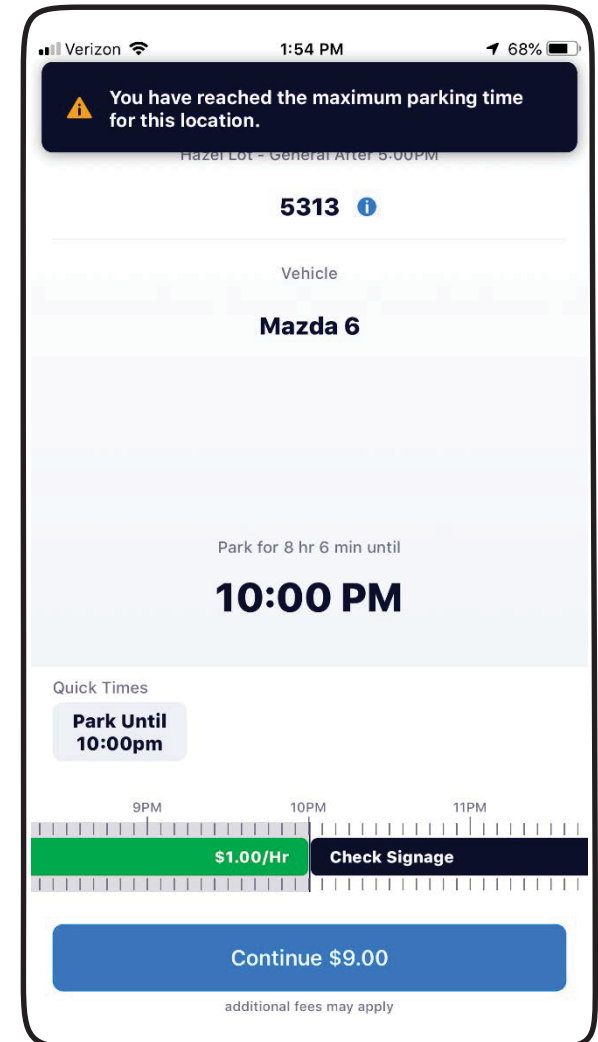

Where to park

Citations

Pay citation

ppprk.com

Rules & Regulations

Accessible Parking

Event Parking

Carpool Parking

Commercial Parking

Parking Services

University Police

Step 5: LENGTH OF STAY

Choose the duration you want to park.

Parking on campus is $1.00 per hour, plus a $0.15 charge (per session) for using the app.

The app will automatically show a Quick Time option of your maximum purchase for the day until 10 pm...

OR

Touch the $1/hr green bar and select your length of time there. Allow for travel time across campus to and from your car.

CSU, CHICO
UNIVERSITY POLICE
2ND & CHESTNUT
CHICO, CA 95929
530-898-5555