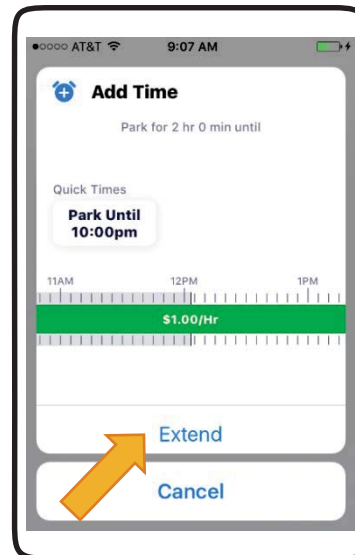

Where to park

Citations

Pay citation

ppprk.com

Rules & Regulations

Accessible Parking

Event Parking

Carpool Parking

Commercial Parking

Parking Services

University Police

OPTIONS

EXTEND TIME

Click ADD TIME on your confirmation screen.

Choose the duration you want to extend your parking session, then click EXTEND. Fees will be added accordingly ($1/hr)

You will not be charged the $0.15 fee again, **however** if your session expires, fees will re-apply.

CSU, CHICO
UNIVERSITY POLICE
2ND & CHESTNUT
CHICO, CA 95929
530-898-5555