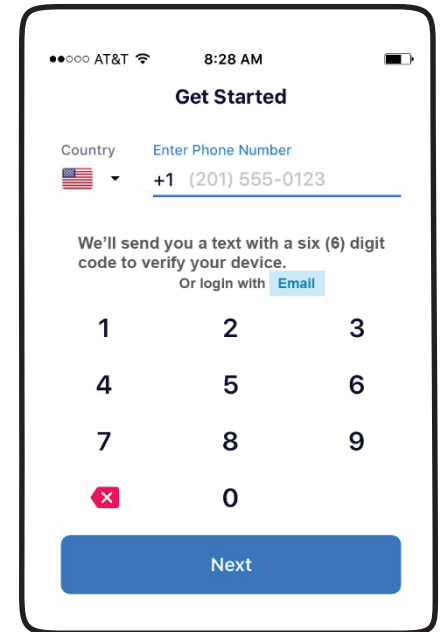

# Step 1: DOWNLOAD & OPEN APP

Passport Parking is a free App. Visit [ppprk.com](http://ppprk.com) to sign up, or click the links to the Apple App Store or Google Play\*

Once the download is complete, click OPEN.

# Step 2: SET UP AN ACCOUNT

## VERIFICATION

Enter your phone number. You will receive a text with a 6-digit code, or you can choose to login with your email address.

Enter the verification code and click VERIFY.