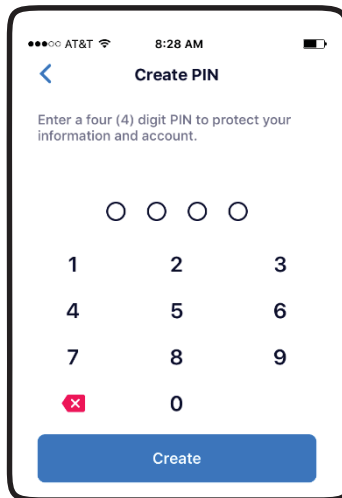

# Step 1: DOWNLOAD & OPEN APP

Passport Parking is a free App. Visit [ppprk.com](http://ppprk.com) to sign up, or click the links to the Apple App Store or Google Play\*

Once the download is complete, click OPEN.

# Step 2: SET UP AN ACCOUNT

## VERIFICATION

Enter your phone number. You will receive a text with a 6-digit code, or you can choose to login with your email address.

Enter the verification code and click VERIFY.