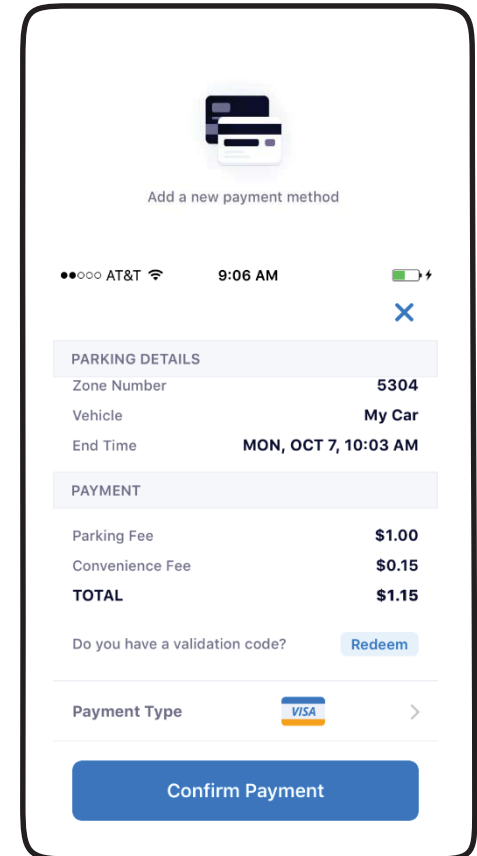

Where to park

Citations

Pay citation

ppprk.com

Rules & Regulations

Accessible Parking

Event Parking

Carpool Parking

Commercial Parking

Parking Services

University Police

Step 6: PAYMENT

Lastly, you will be prompted to enter card details for your credit or debit card.

Enter the number including expiration and billing zip.

CONFIRM PAYMENT.

YOU CAN NOW PARK!

You can now track your parking session from the app.

NEED TO STAY LONGER?

You can extend your pass at any time from anywhere on or off campus.

CSU, CHICO
UNIVERSITY POLICE
2ND & CHESTNUT
CHICO, CA 95929
530-898-5555