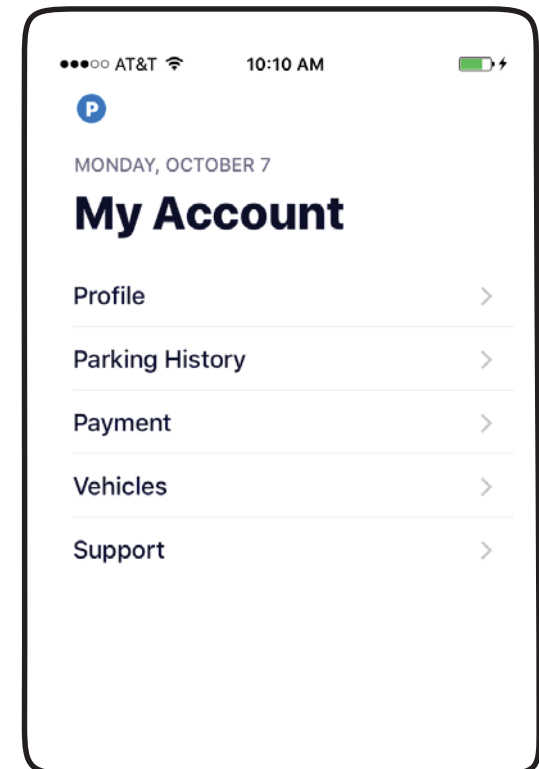

Where to park

Citations

Pay citation

ppprk.com

Rules & Regulations

Accessible Parking

Event Parking

Carpool Parking

Commercial Parking

Parking Services

University Police

OPTIONS

MY ACCOUNT

Touch Blue Dot to open "My Account".

PROFILE: Name, Phone and Email address.
User ID is at bottom of screen.

PARKING HISTORY: View all past parking history

PAYMENT: Current card on file. You can also add another credit or debit card

VEHICLES: View and add multiple vehicles

SUPPORT includes:

FAQ - Addresses General, Payment, Account, Trouble-shooting and Citation questions

Terms and Conditions

Privacy Policy

CSU, CHICO
UNIVERSITY POLICE
2ND & CHESTNUT
CHICO, CA 95929
530-898-5555