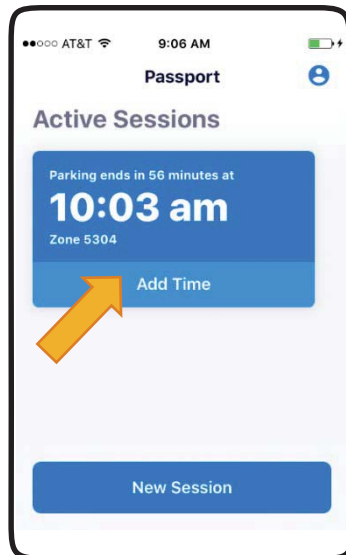

Where to park

Citations

Pay citation

ppprk.com

Rules & Regulations

Accessible Parking

Event Parking

Carpool Parking

Commercial Parking

Parking Services

University Police

OPTIONS

EXTEND TIME

Click ADD TIME on your confirmation screen.

Choose the duration you want to extend your parking session, then click EXTEND. Fees will be added accordingly ($1/hr)

You will not be charged the $0.15 fee again, **however** if your session expires, fees will re-apply.

CSU, CHICO
UNIVERSITY POLICE
2ND & CHESTNUT
CHICO, CA 95929
530-898-5555