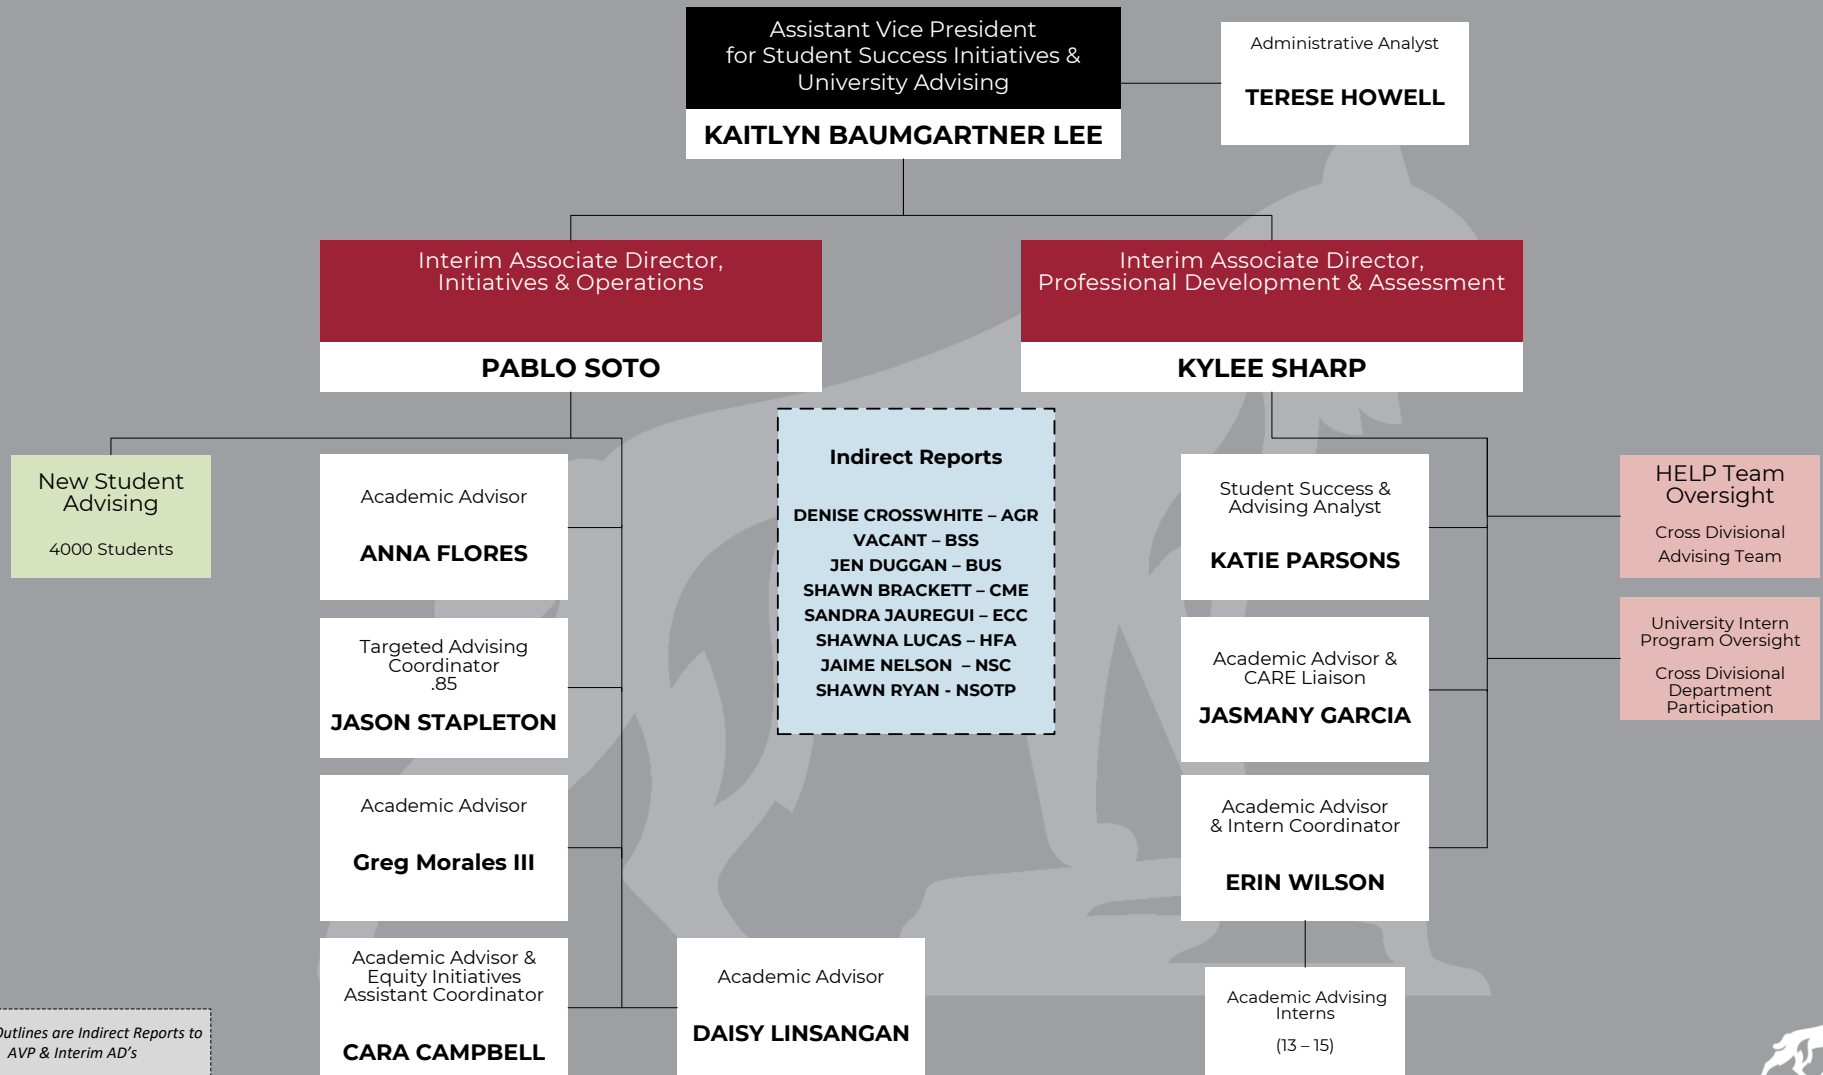

California State University **Chico**

STUDENT SUCCESS INITIATIVES AND UNIVERSITY ADVISING

Dotted Outlines are Indirect Reports to AVP & Interim AD's