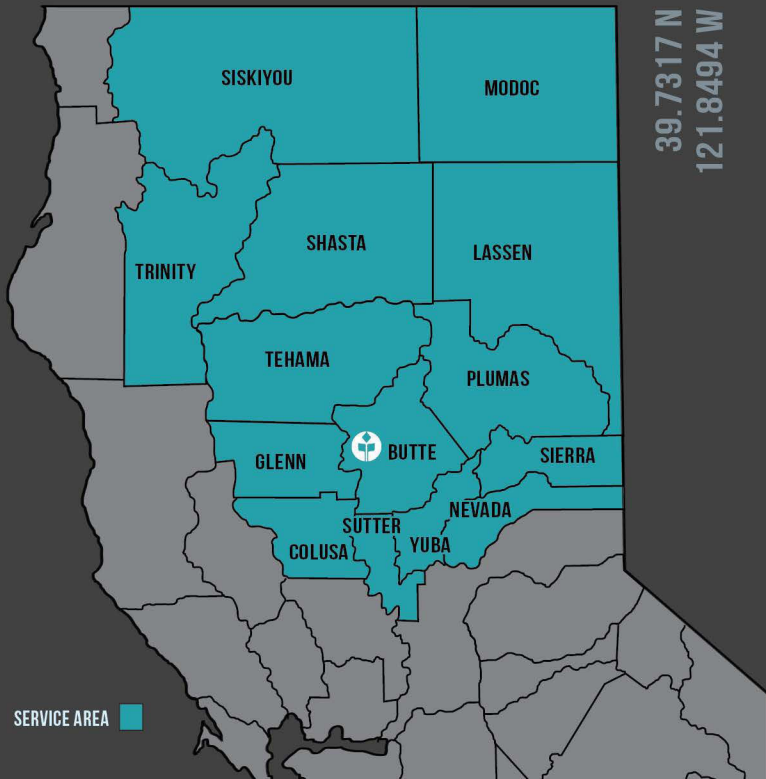

CALIFORNIA STATE UNIVERSITY, CHICO

SCHOOL OF EDUCATION

39.7317 N
121.8494 W

SERVICE AREA